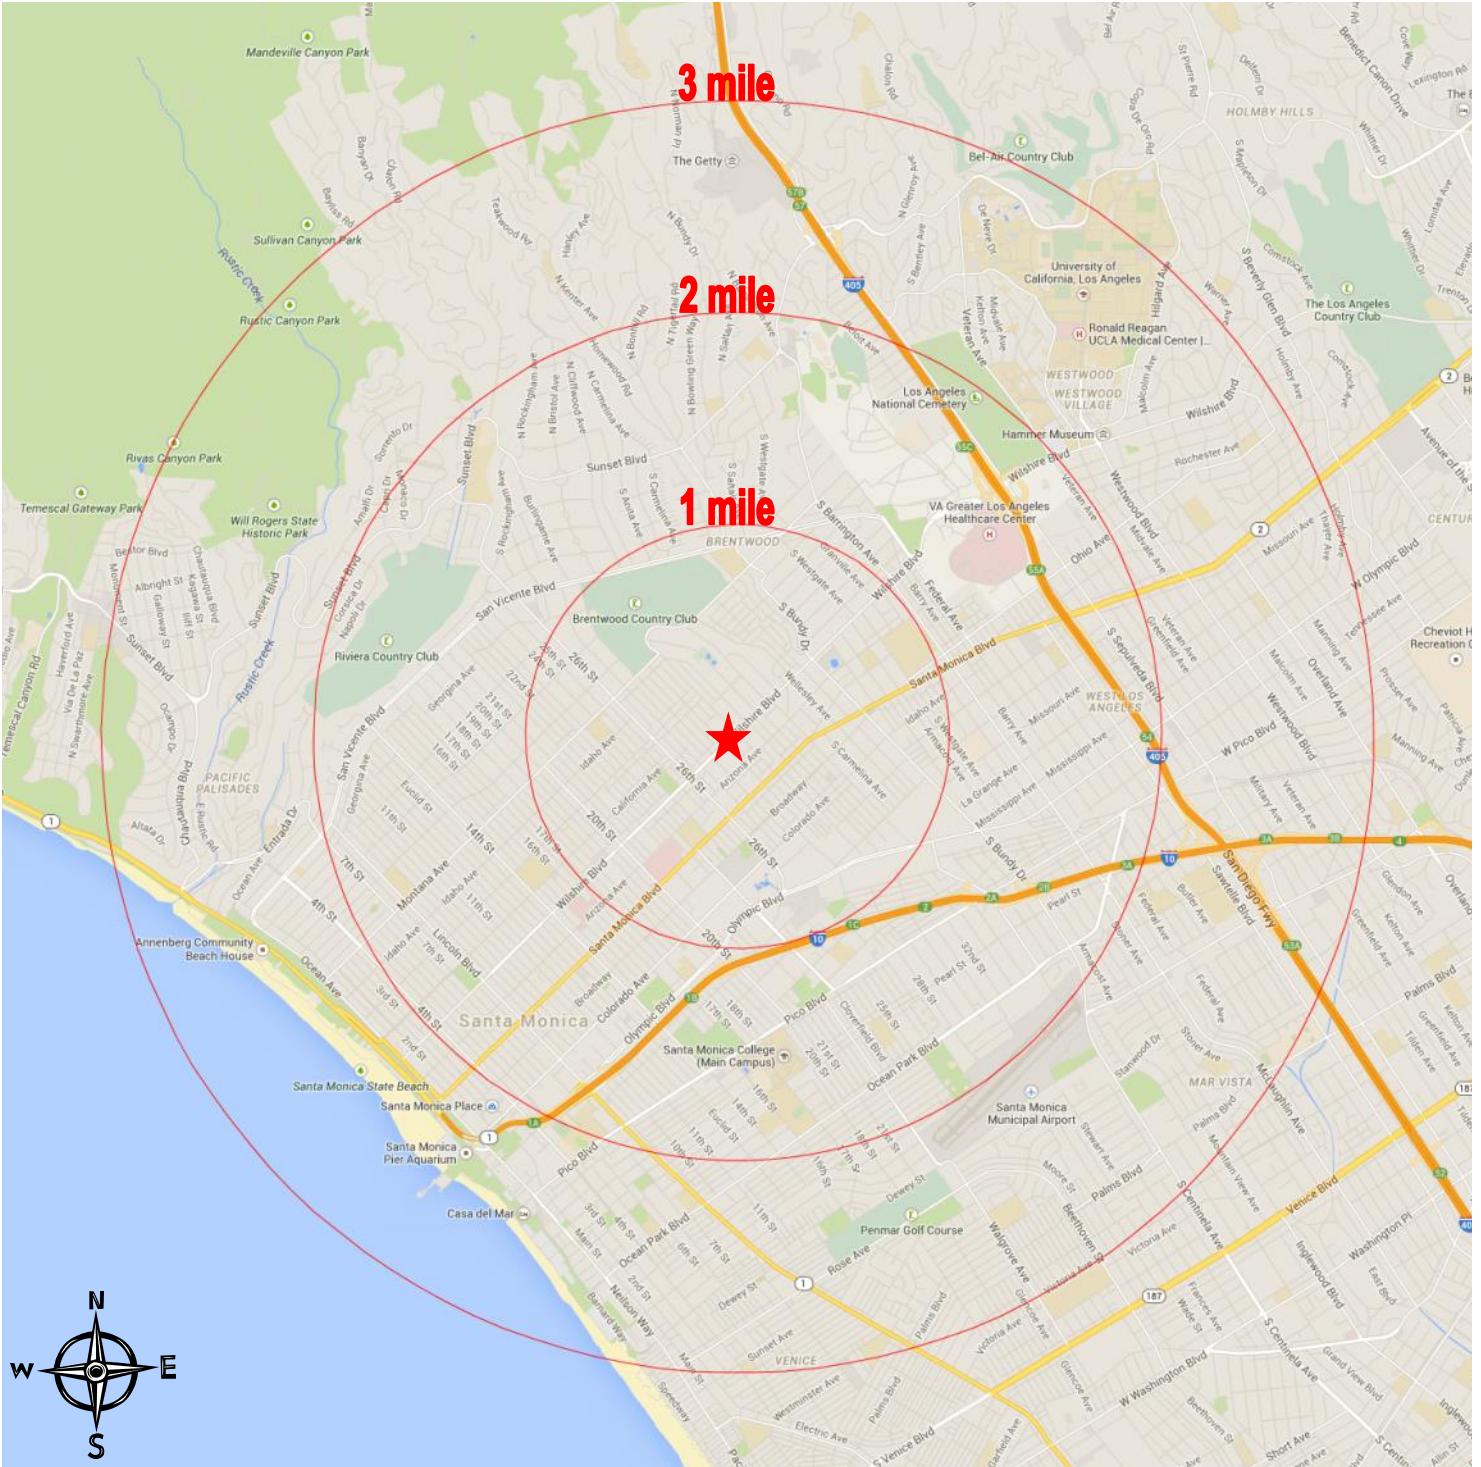

Area Map

**2924 Wilshire Boulevard
Santa Monica, CA 90403**

The information contained on this map is for illustration purposes only, not drawn to scale, and not intended to make any representation or warranty as to the identity or location of any existing or proposed tenant(s) or landmark(s). It is your responsibility to independently confirm its accuracy and completeness. You and your advisors should conduct a careful and independent investigation to determine to your satisfaction the suitability of the property for your needs. **Westside Retail, Inc. 2017**