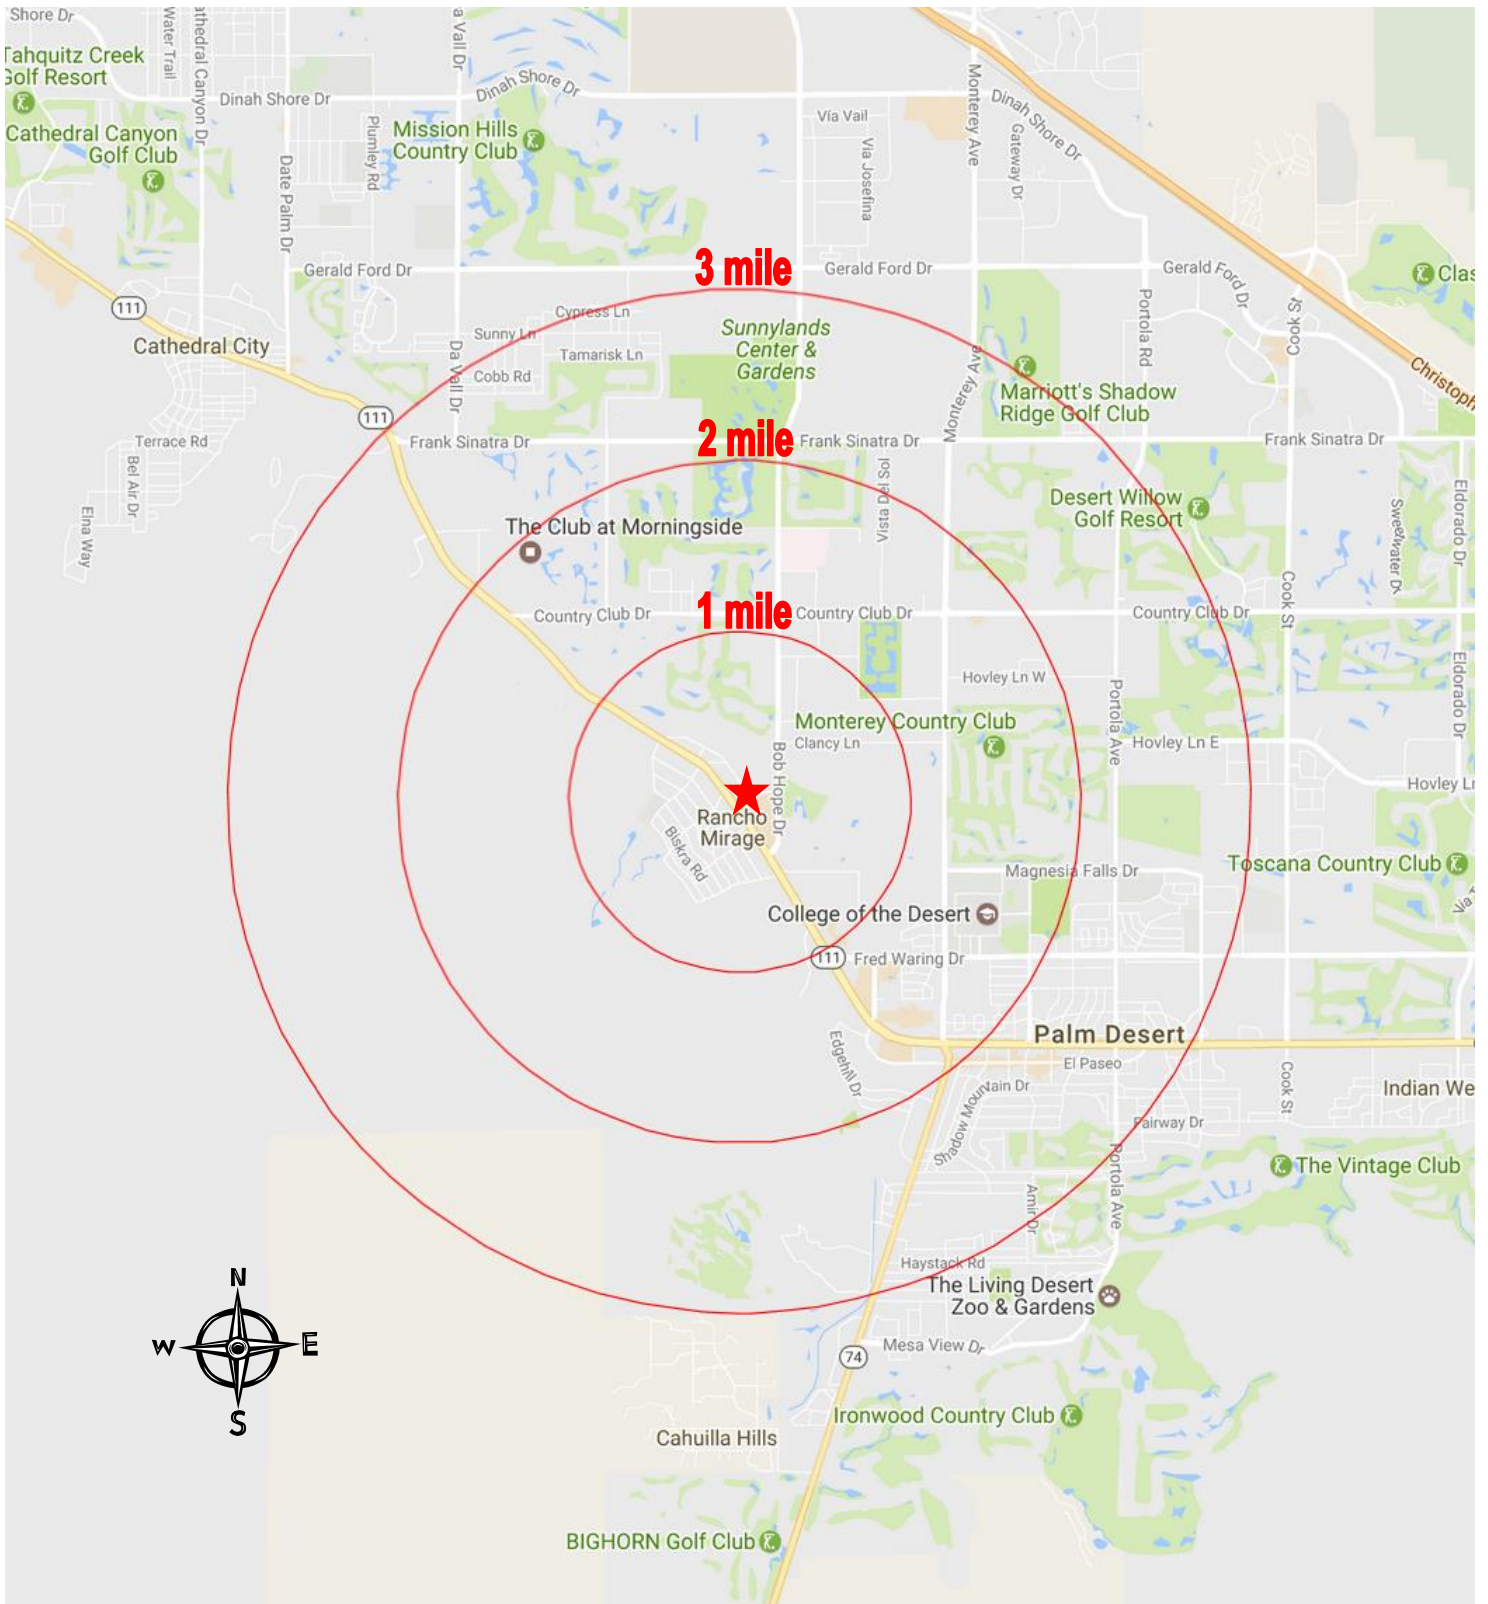

# Area Map

**71740 California Highway 111**  
**Rancho Mirage, CA 92270**

*The information contained on this map is for illustration purposes only, not drawn to scale, and not intended to make any representation or warranty as to the identity or location of any existing or proposed tenant(s) or landmark(s). It is your responsibility to independently confirm its accuracy and completeness. You and your advisors should conduct a careful and independent investigation to determine to your satisfaction the suitability of the property for your needs. Westside Retail, Inc. 2017*