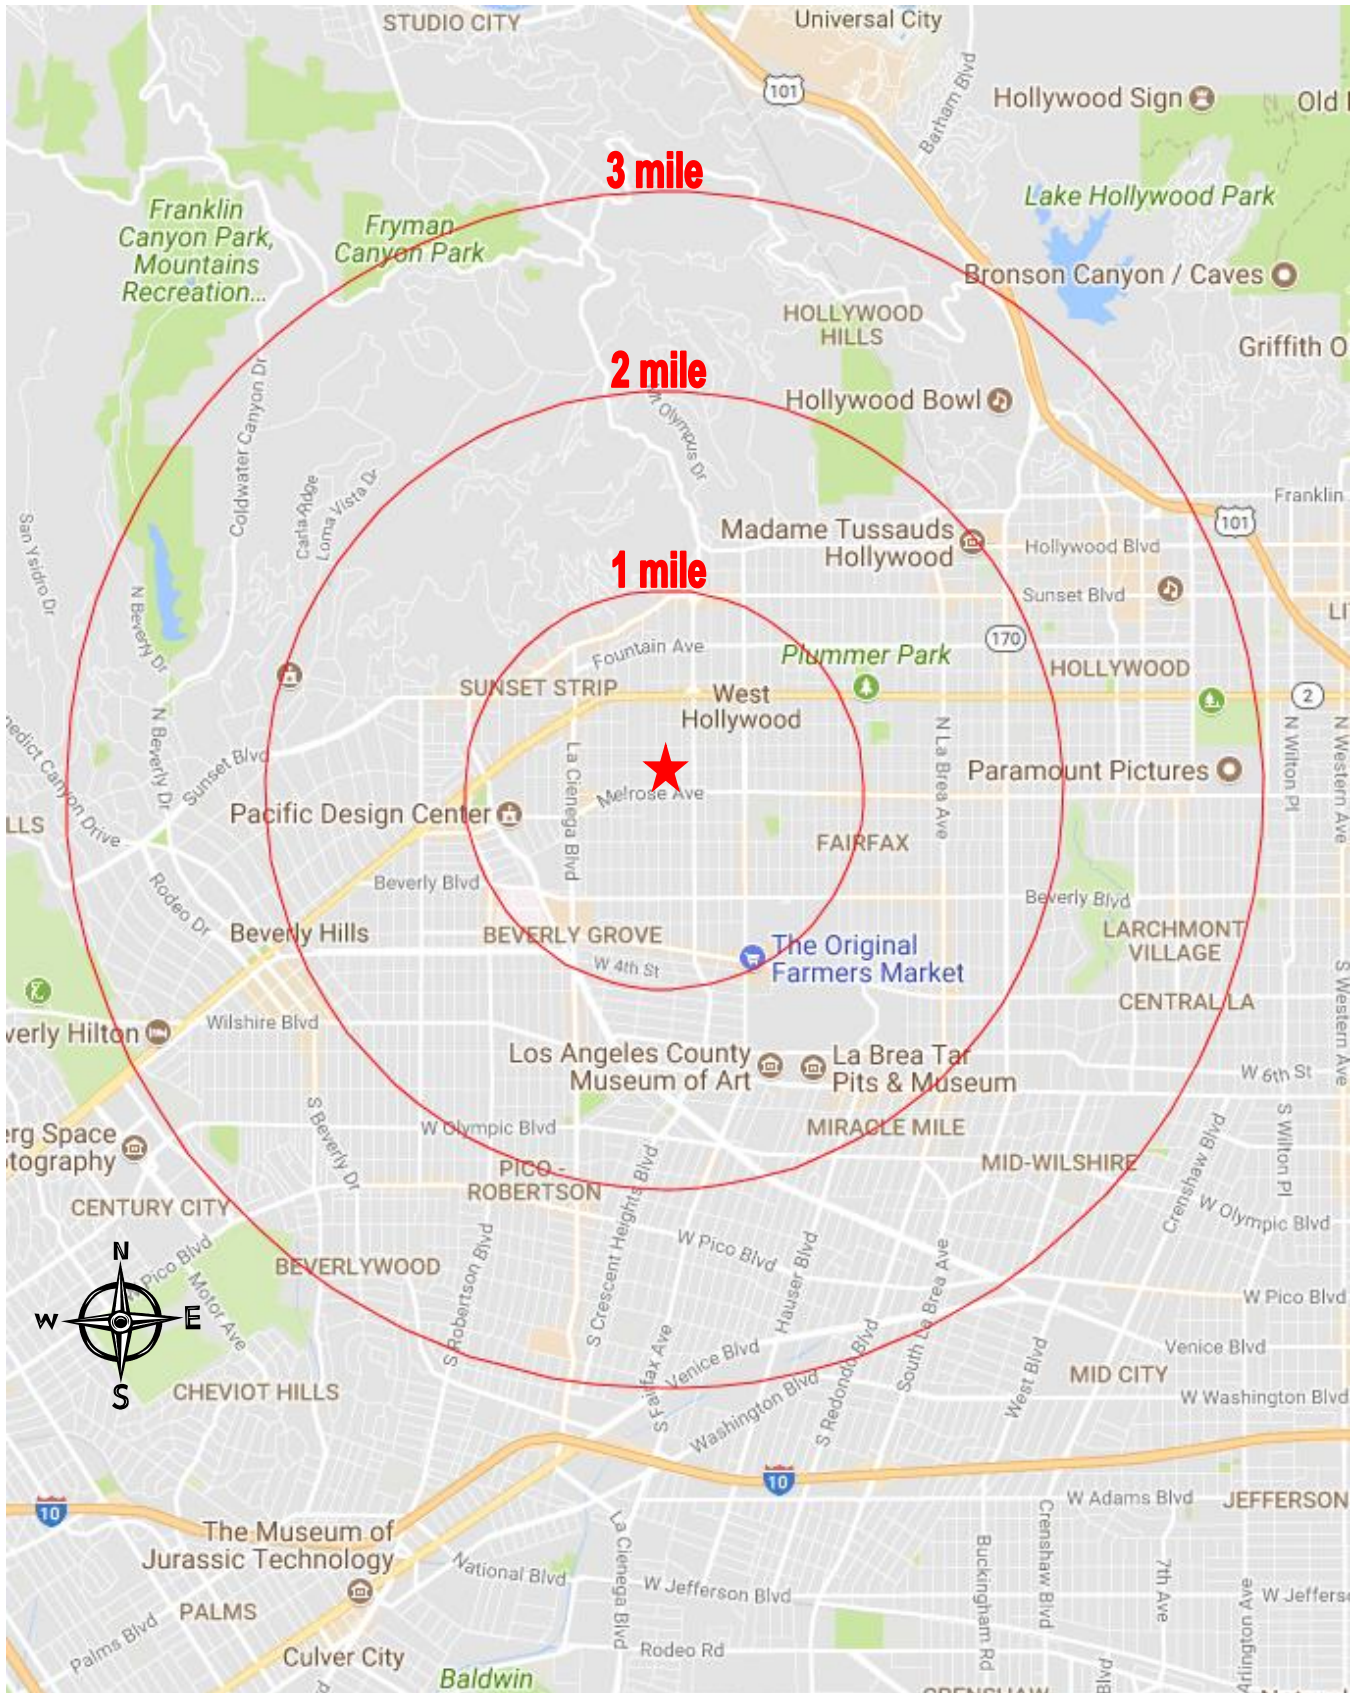

# Area Map

8211 Melrose Avenue  
Los Angeles, CA 90046

*The information contained on this map is for illustration purposes only, not drawn to scale, and not intended to make any representation or warranty as to the identity or location of any existing or proposed tenant(s) or landmark(s). It is your responsibility to independently confirm its accuracy and completeness. You and your advisors should conduct a careful and independent investigation to determine to your satisfaction the suitability of the property for your needs. Westside Retail, Inc. 2017*