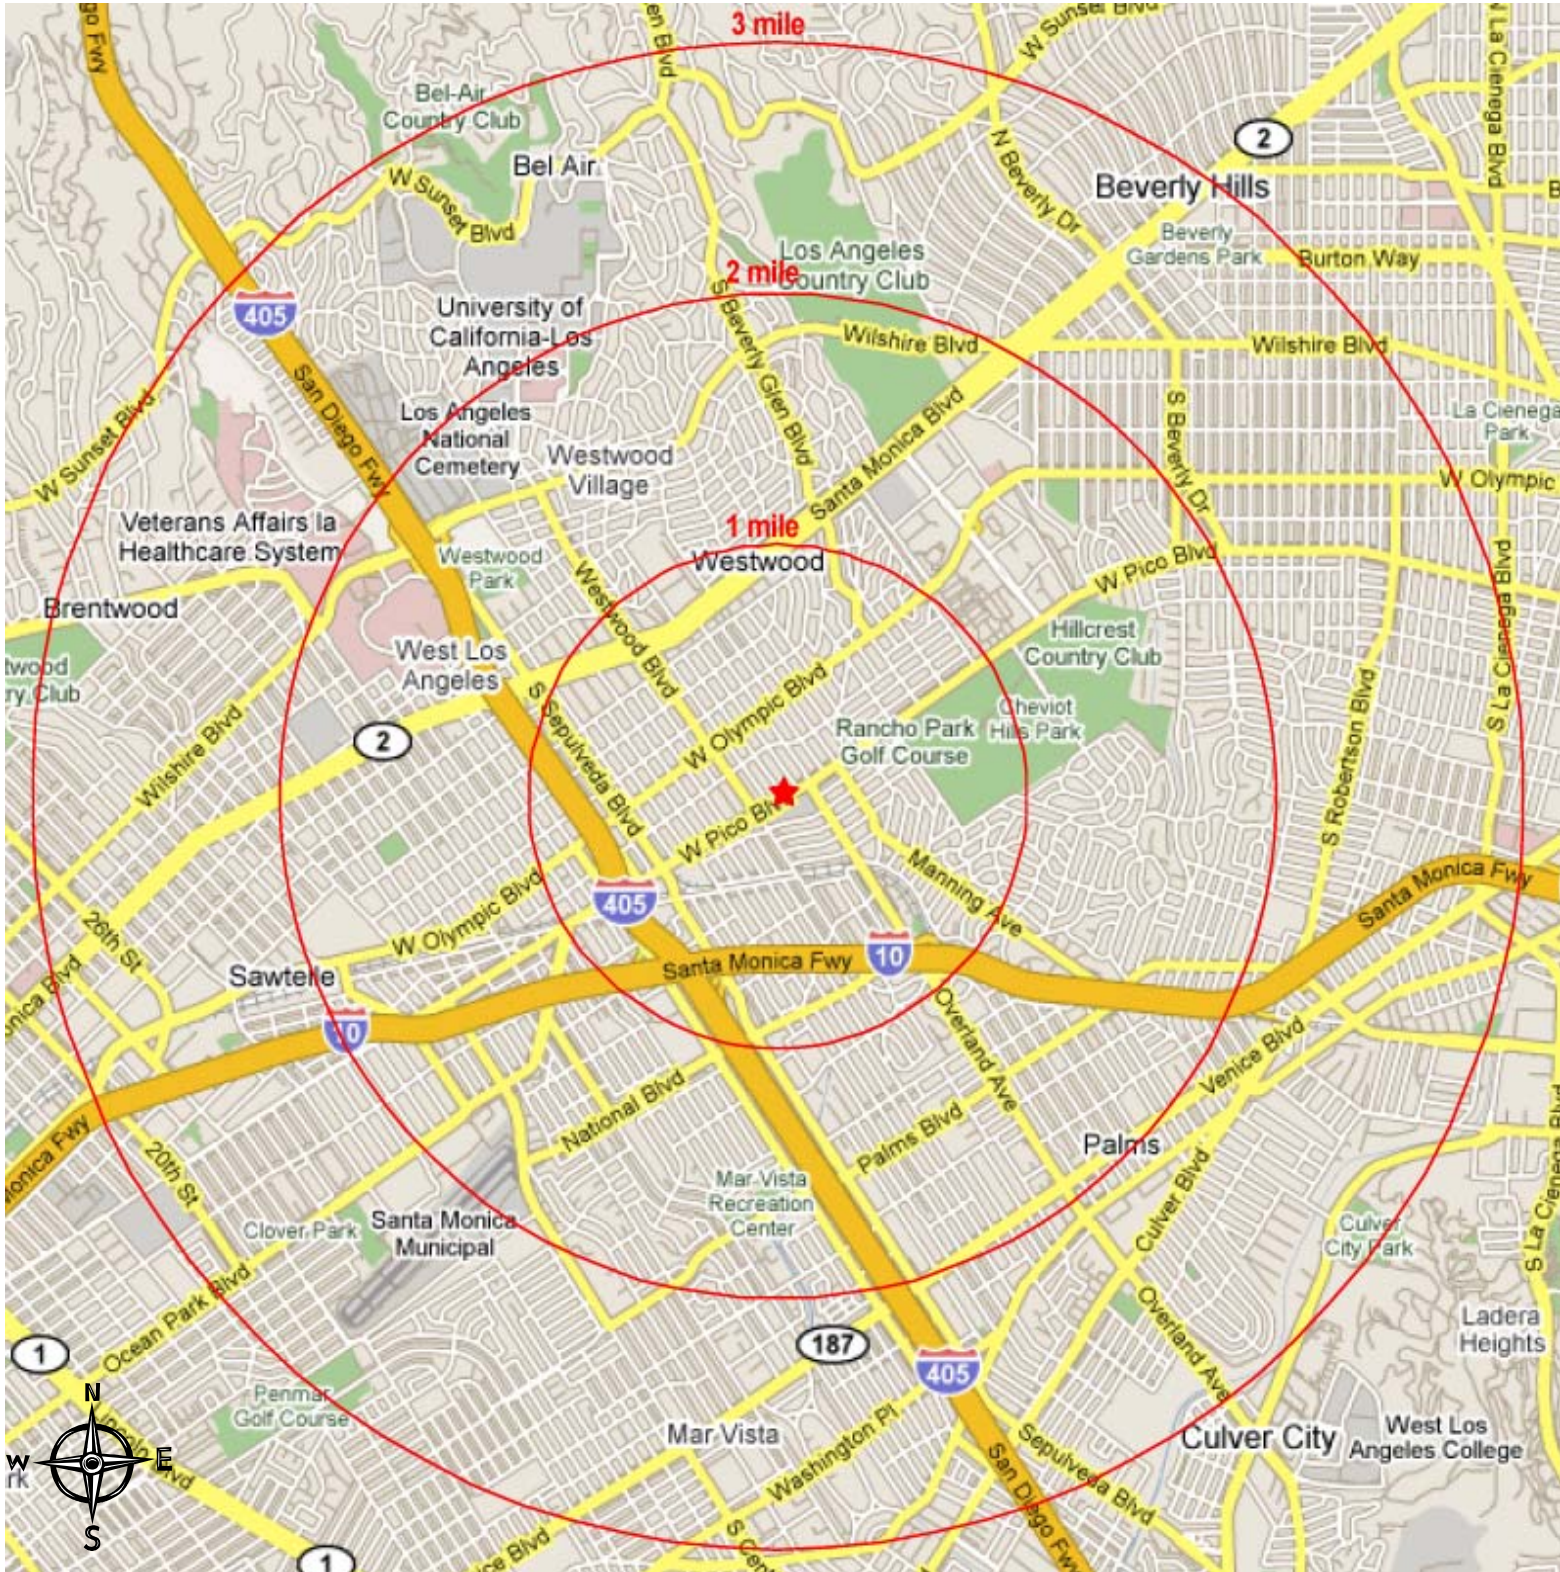

10767 West Pico Boulevard
Los Angeles, CA 90064

The information contained on this map is for illustration purposes only, not drawn to scale, and not intended to make any representation or warranty as to the identity or location of any existing or proposed tenant(s) or landmark(s). It is your responsibility to independently confirm its accuracy and completeness. You and your advisors should conduct a careful and independent investigation to determine to your satisfaction the suitability of the property for your needs. **Westside Retail, Inc. 2010**