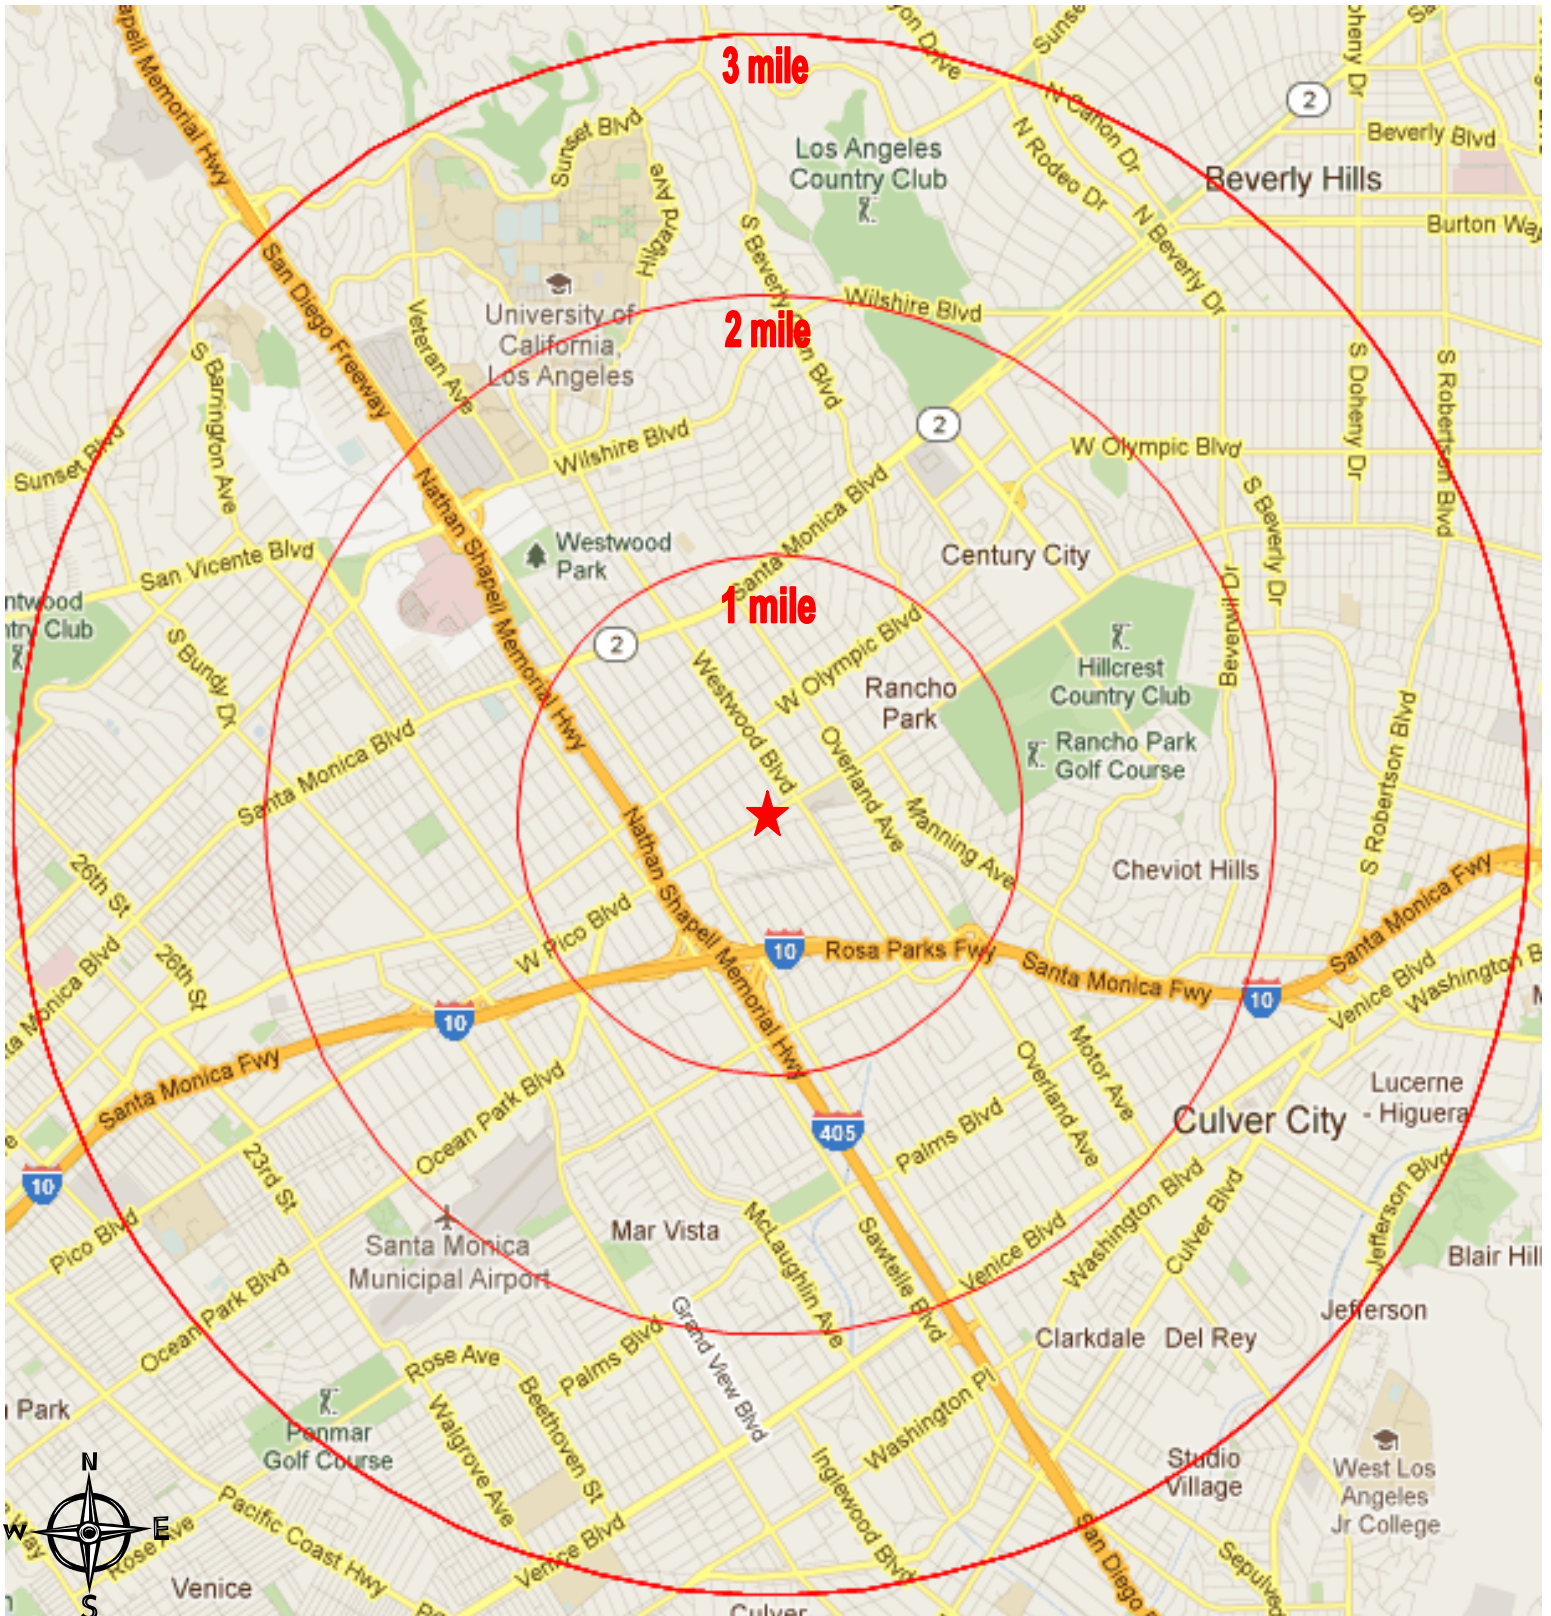

Area Map

10931 West Pico Boulevard
Los Angeles, CA 90064

The information contained on this map is for illustration purposes only, not drawn to scale, and not intended to make any representation or warranty as to the identity or location of any existing or proposed tenant(s) or landmark(s). It is your responsibility to independently confirm its accuracy and completeness. You and your advisors should conduct a careful and independent investigation to determine to your satisfaction the suitability of the property for your needs. Westside Retail, Inc. 2012