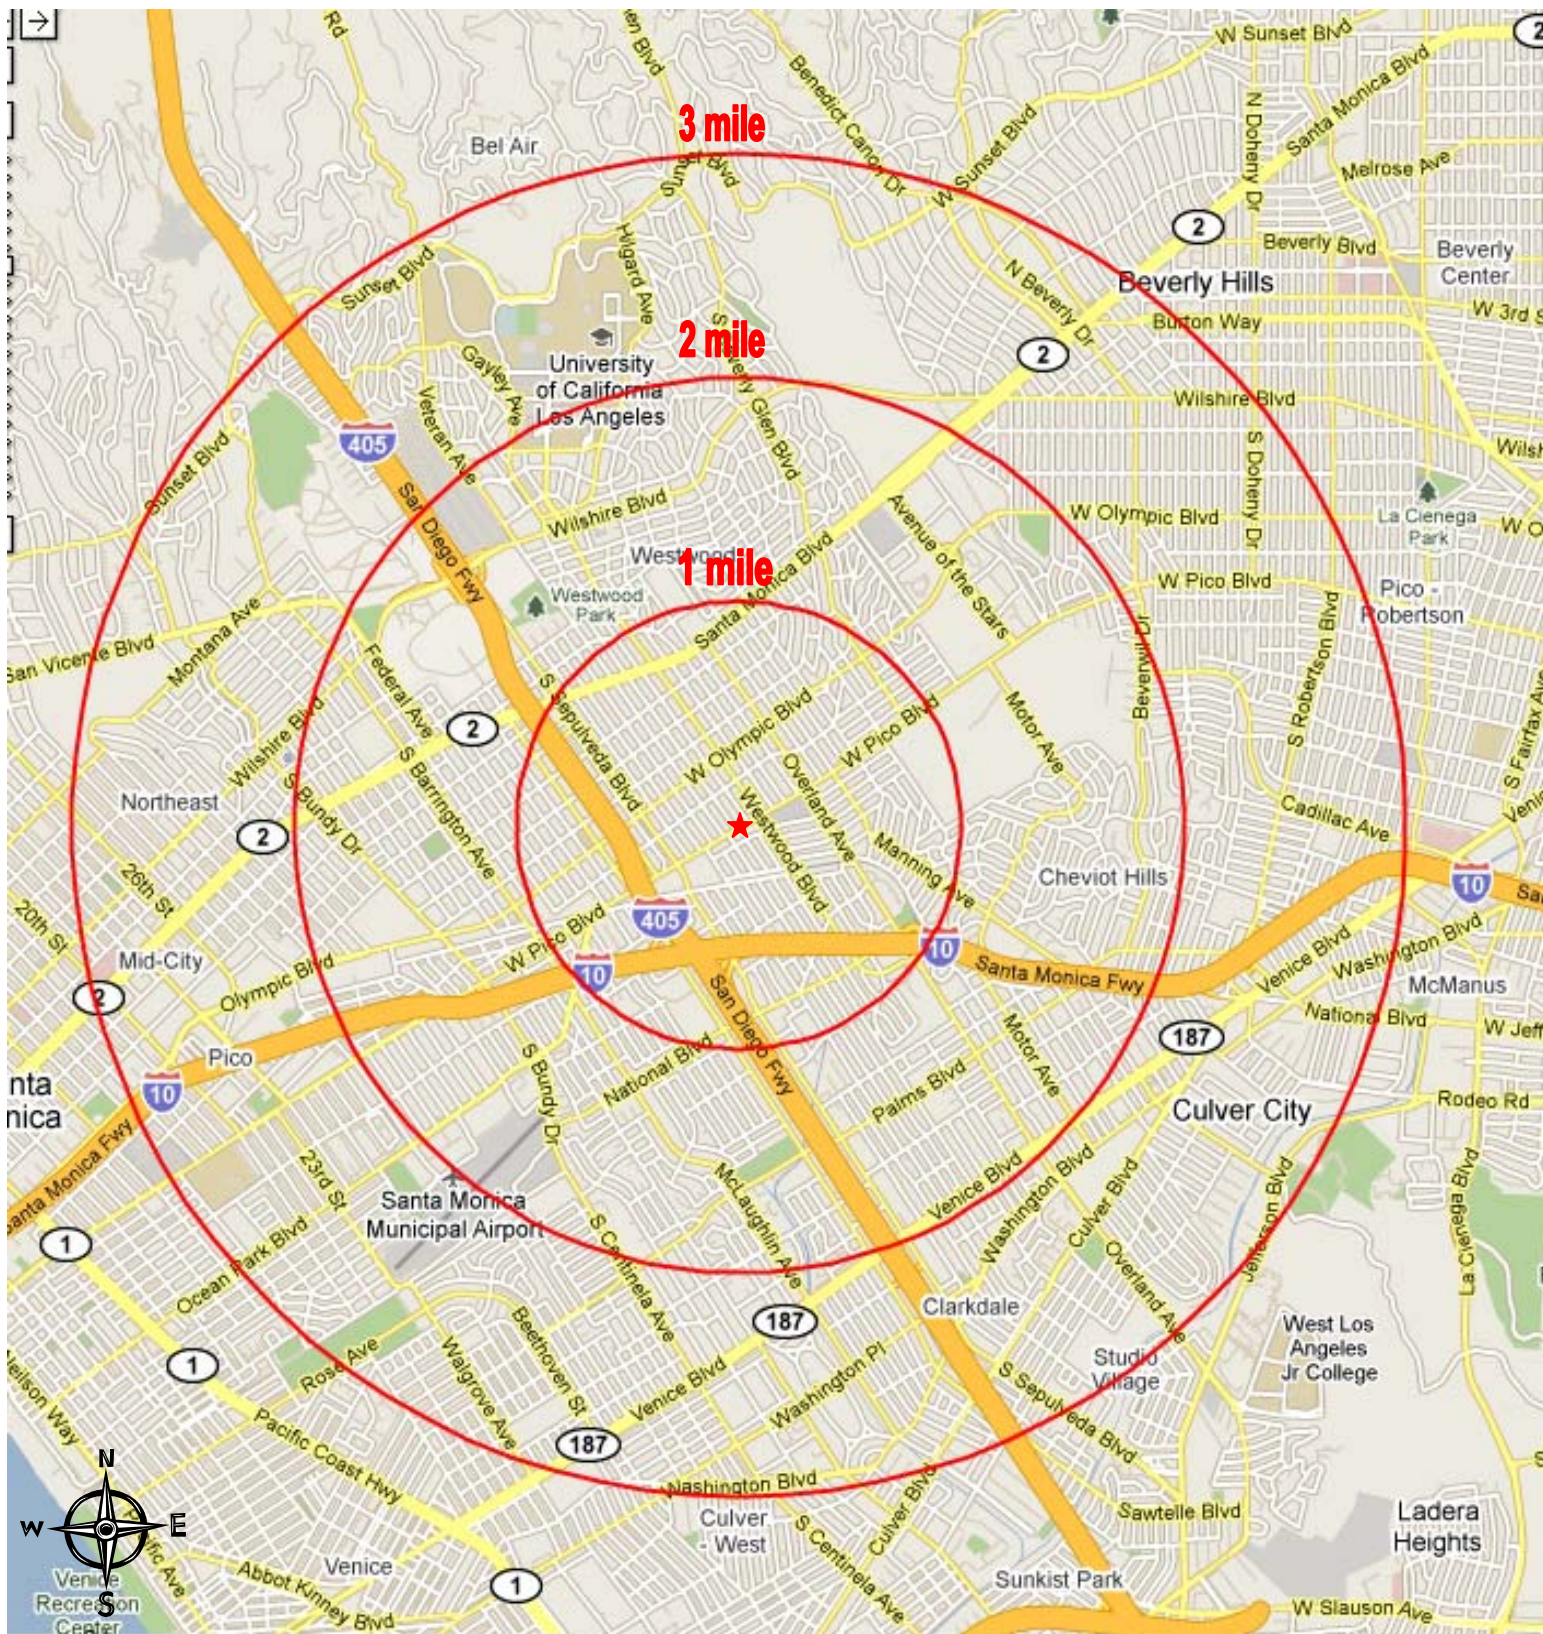

# Area Map

10921 West Pico Boulevard  
Los Angeles, CA 90064

The information contained on this map is for illustration purposes only, not drawn to scale, and not intended to make any representation or warranty as to the identity or location of any existing or proposed tenant(s) or landmark(s). It is your responsibility to independently confirm its accuracy and completeness. You and your advisors should conduct a careful and independent investigation to determine to your satisfaction the suitability of the property for your needs. Westside Retail, Inc. 2010