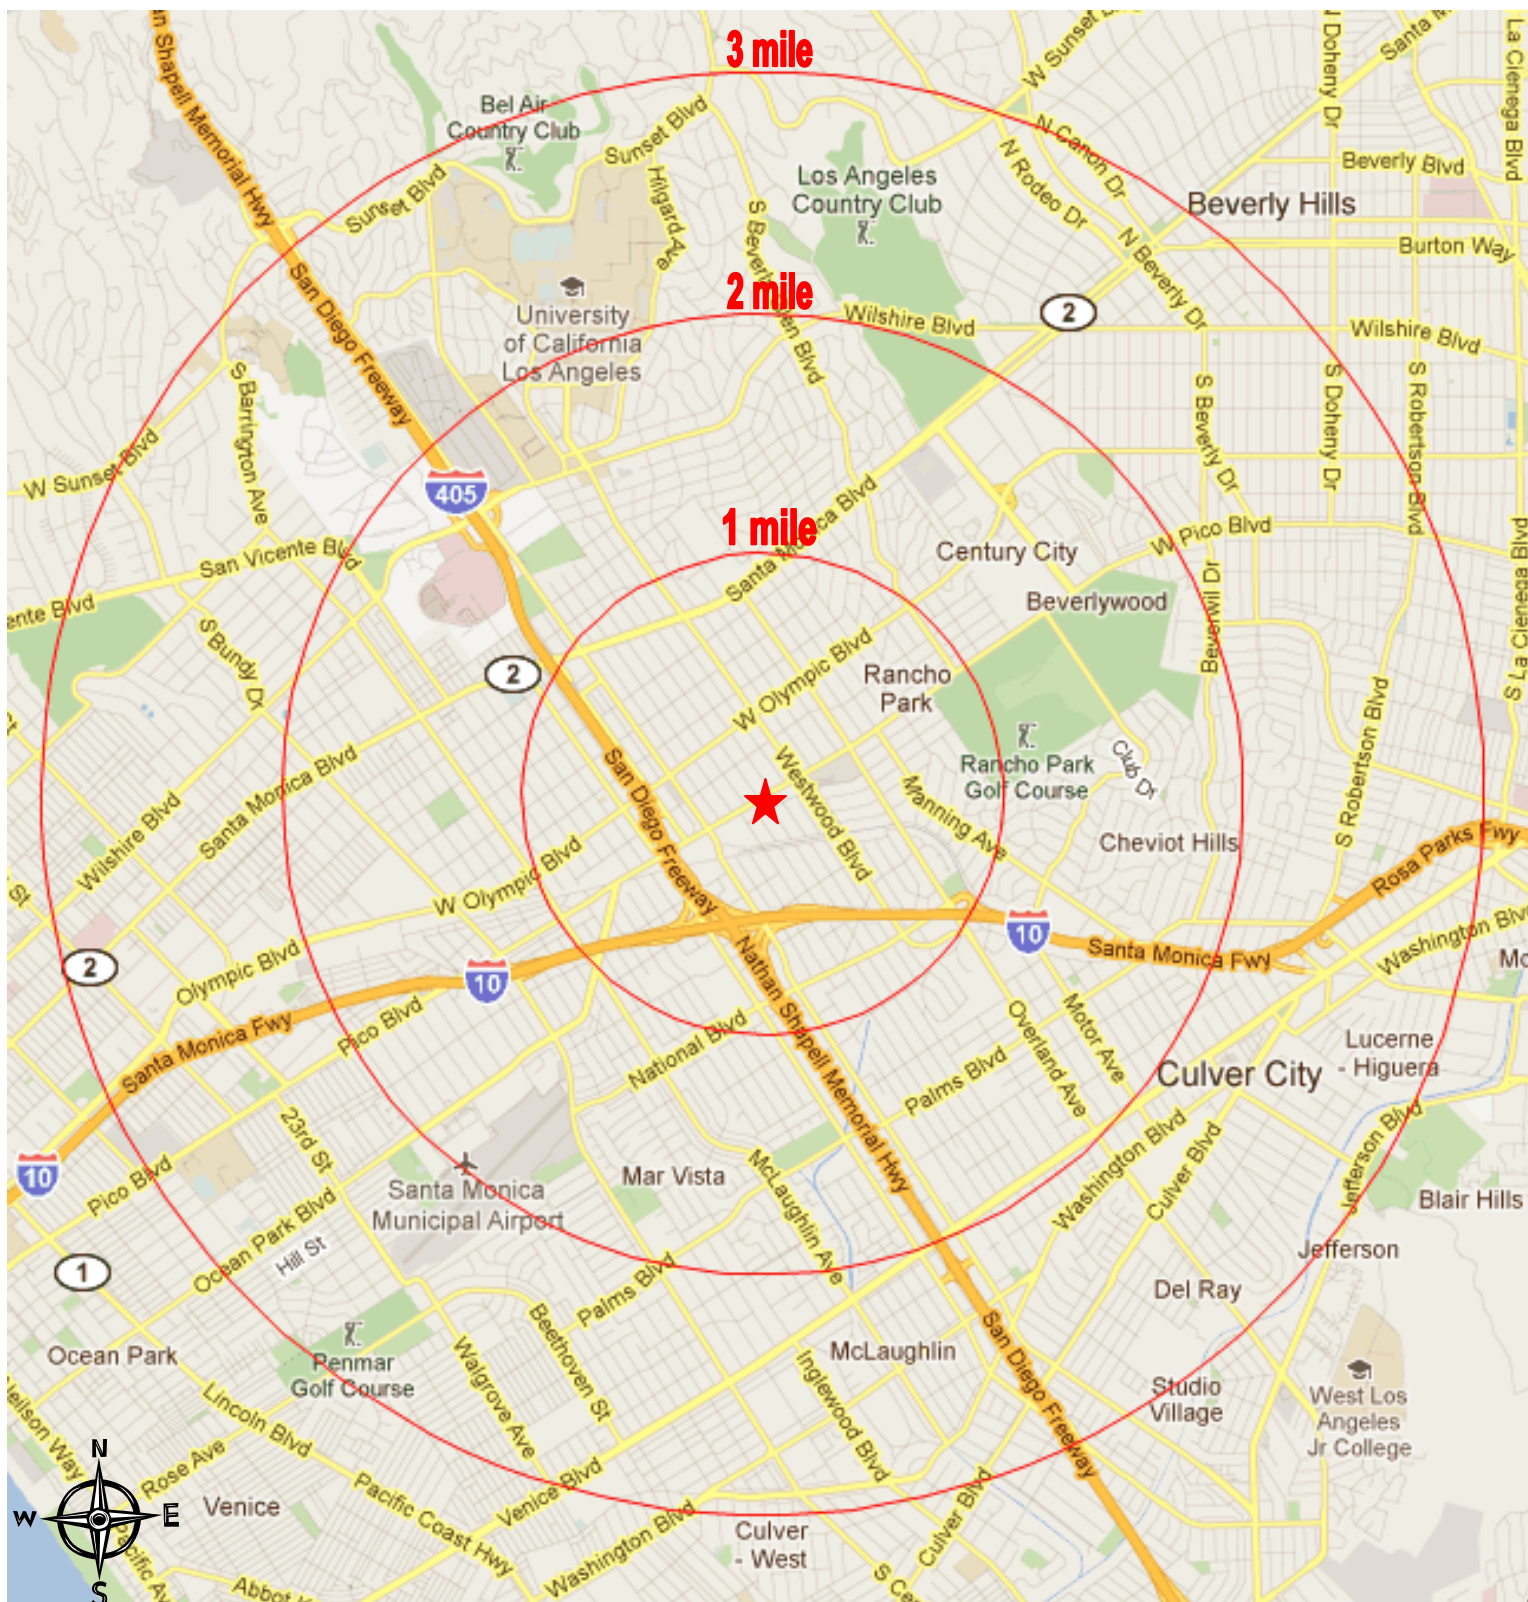

Area Map

10951 West Pico Boulevard
Los Angeles, CA 90064

The information contained on this map is for illustration purposes only, not drawn to scale, and not intended to make any representation or warranty as to the identity or location of any existing or proposed tenant(s) or landmark(s). It is your responsibility to independently confirm its accuracy and completeness. You and your advisors should conduct a careful and independent investigation to determine to your satisfaction the suitability of the property for your needs. Westside Retail, Inc. 2011