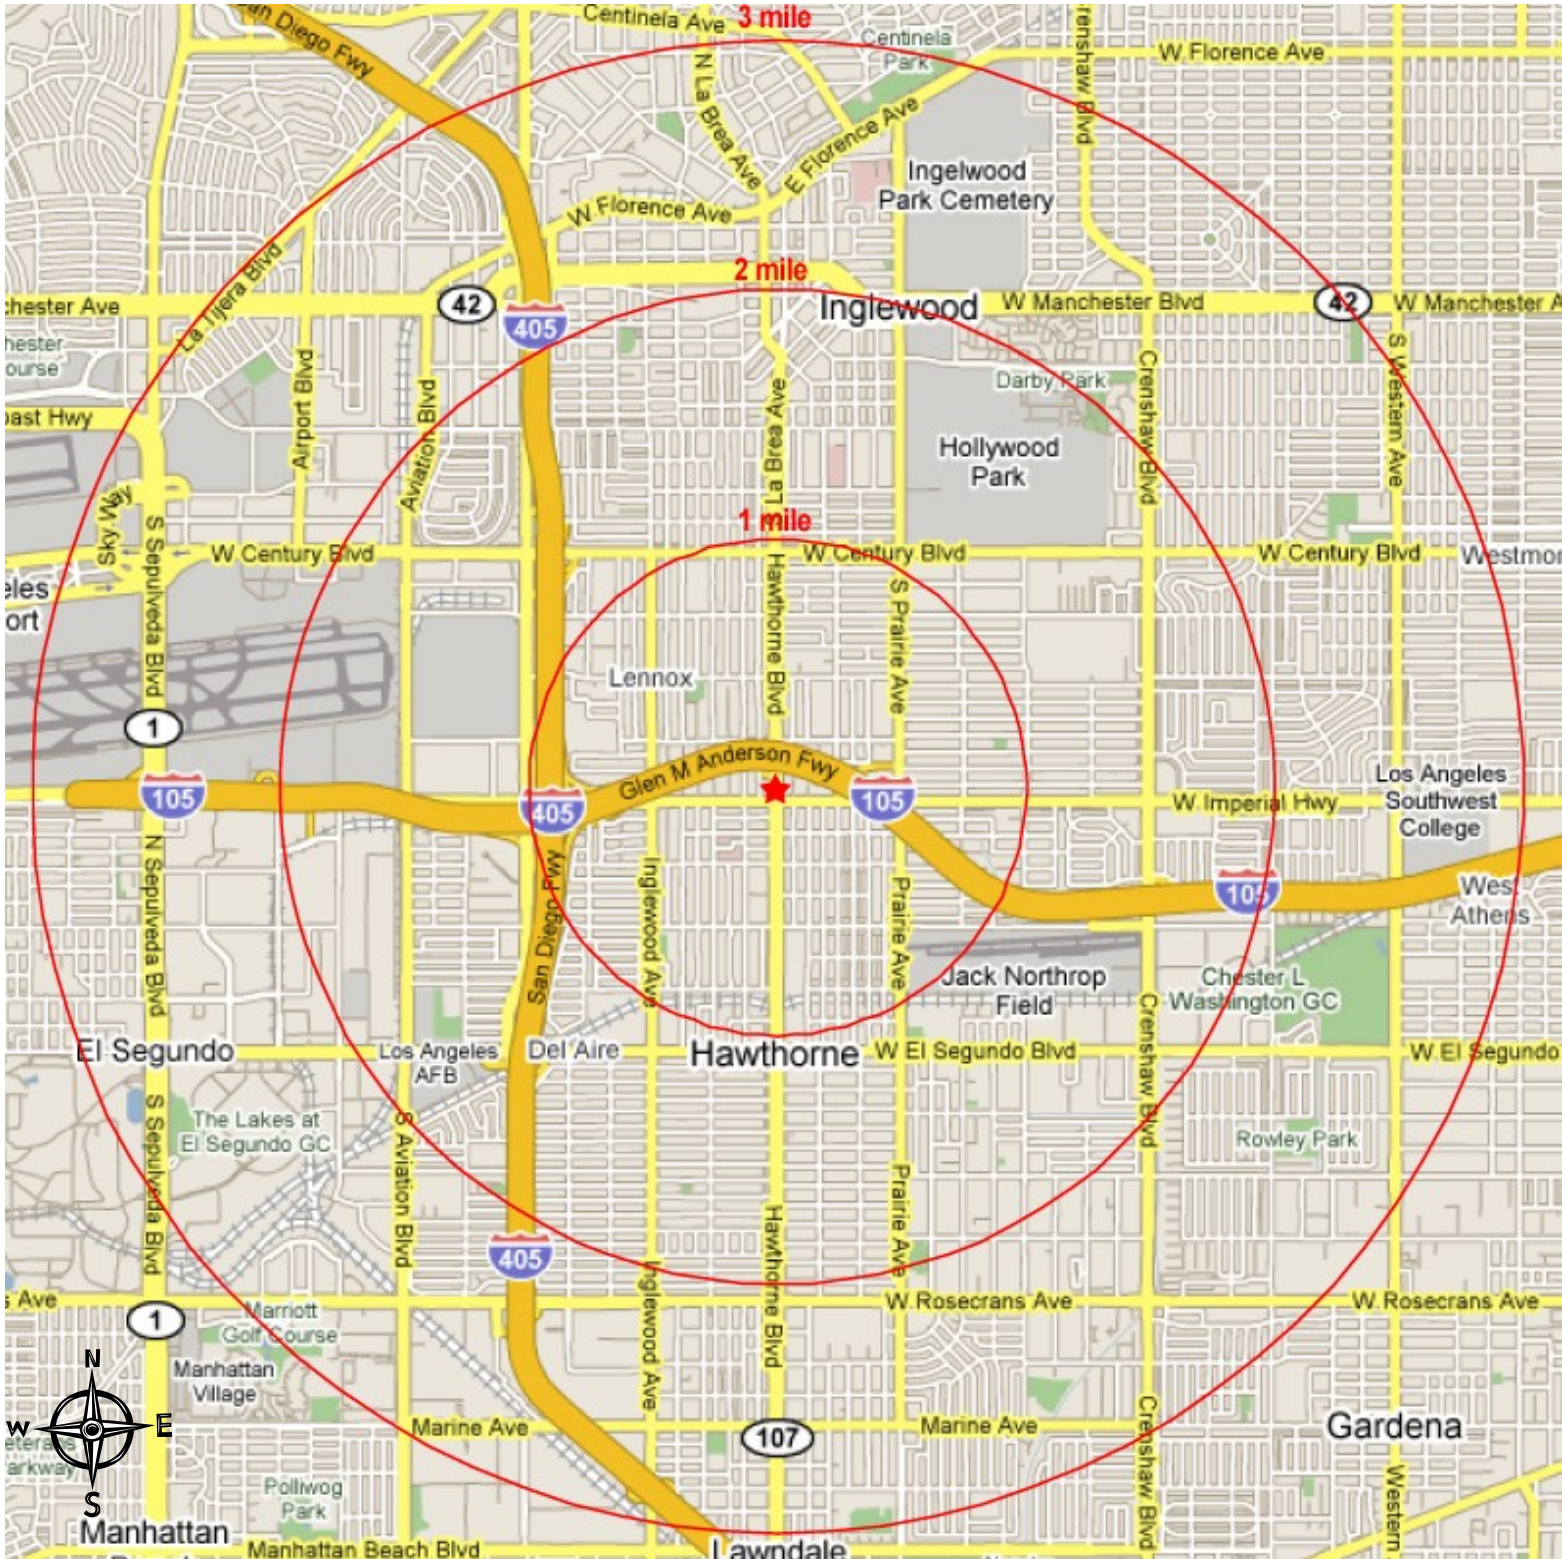

Area Map

11300 Hawthorne Boulevard
Hawthorne, CA 90304

The information contained on this map is for illustration purposes only, not drawn to scale, and not intended to make any representation or warranty as to the identity or location of any existing or proposed tenant(s) or landmark(s). It is your responsibility to independently confirm its accuracy and completeness. You and your advisors should conduct a careful and independent investigation to determine to your satisfaction the suitability of the property for your needs. Westside Retail, Inc. 2010