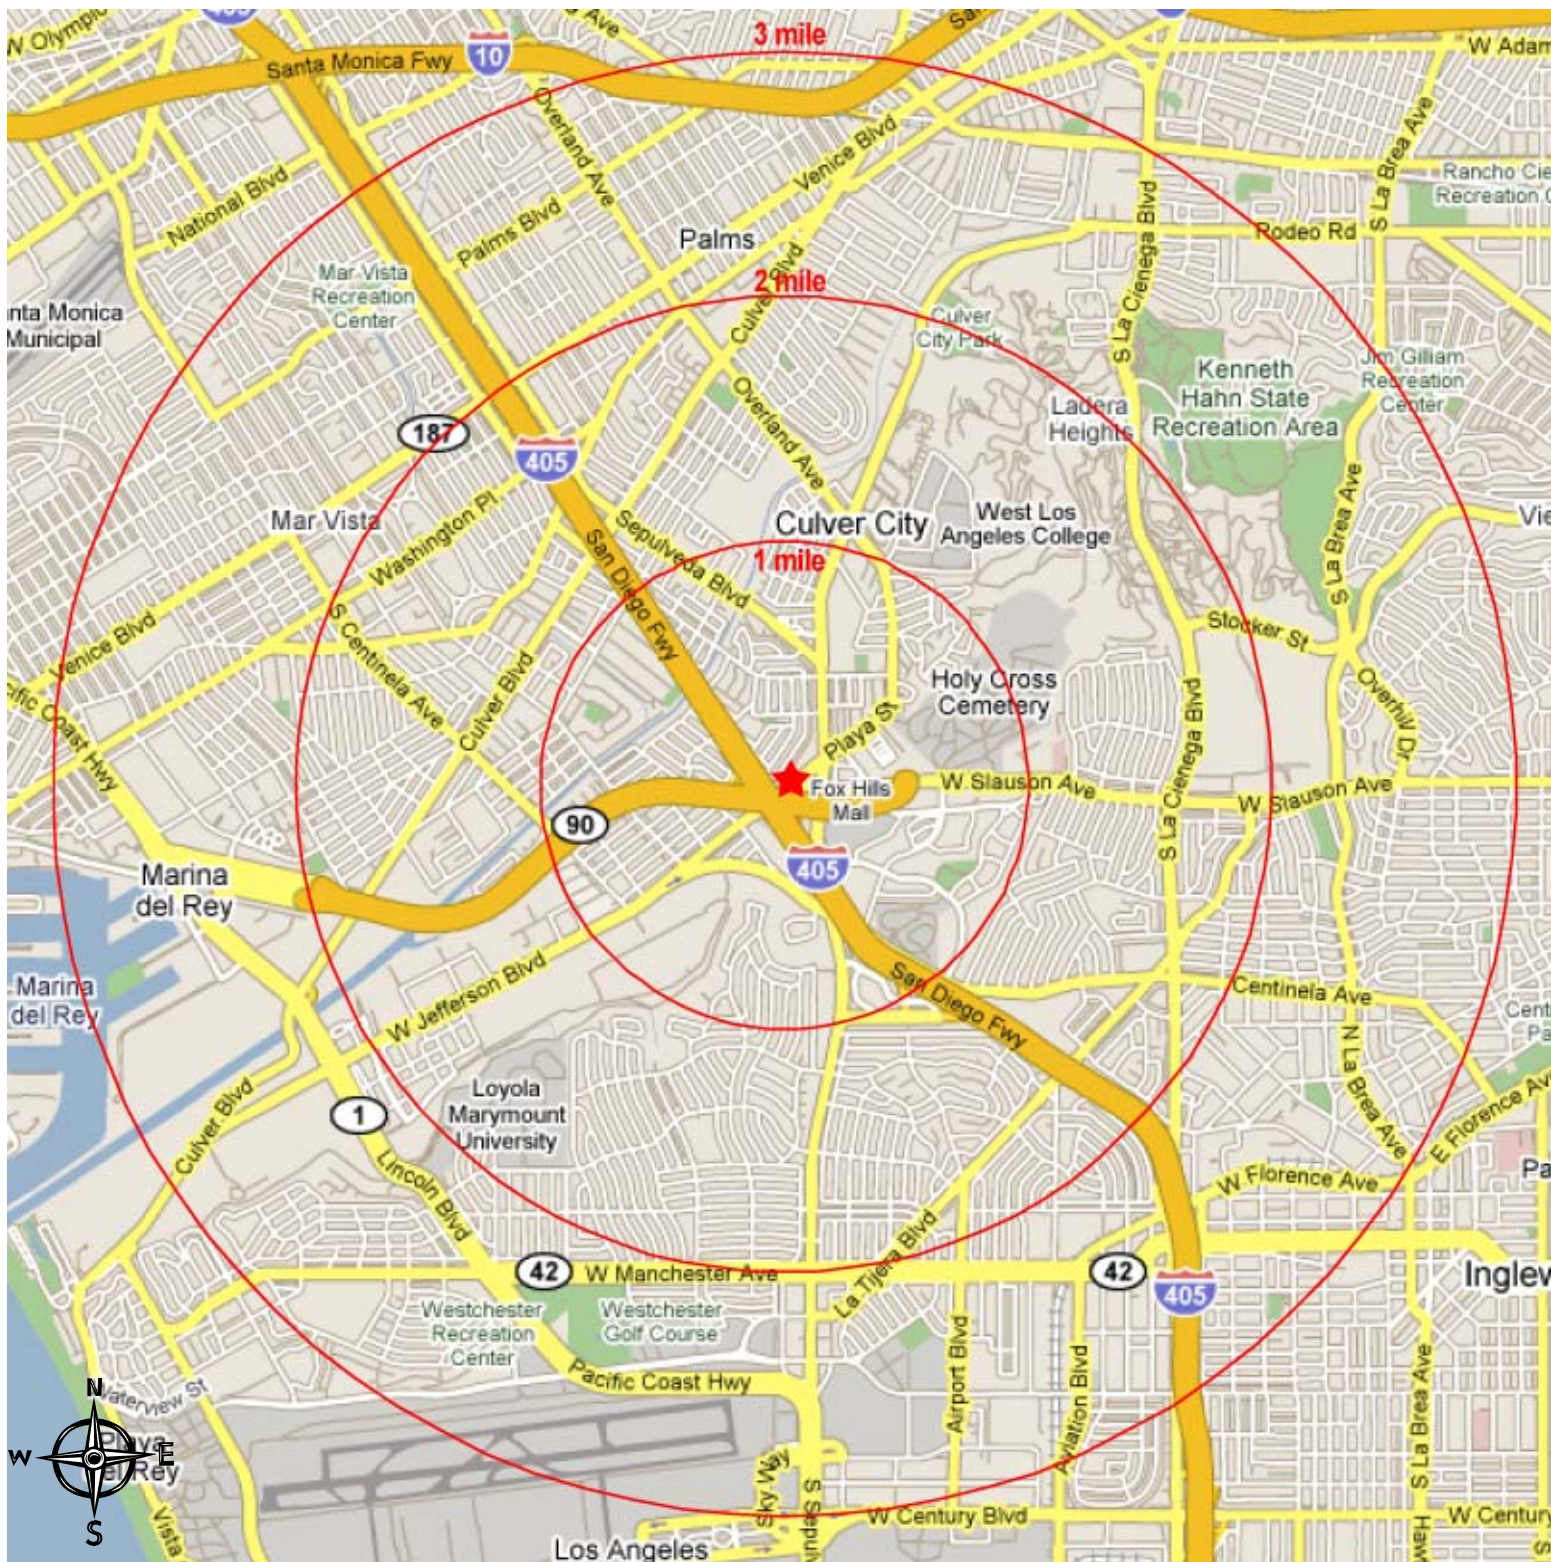

11501 Jefferson Boulevard
Culver City, CA 90230

The information contained on this map is for illustration purposes only, not drawn to scale, and not intended to make any representation or warranty as to the identity or location of any existing or proposed tenant(s) or landmark(s). It is your responsibility to independently confirm its accuracy and completeness. You and your advisors should conduct a careful and independent investigation to determine to your satisfaction the suitability of the property for your needs. Westside Retail, Inc. 2010