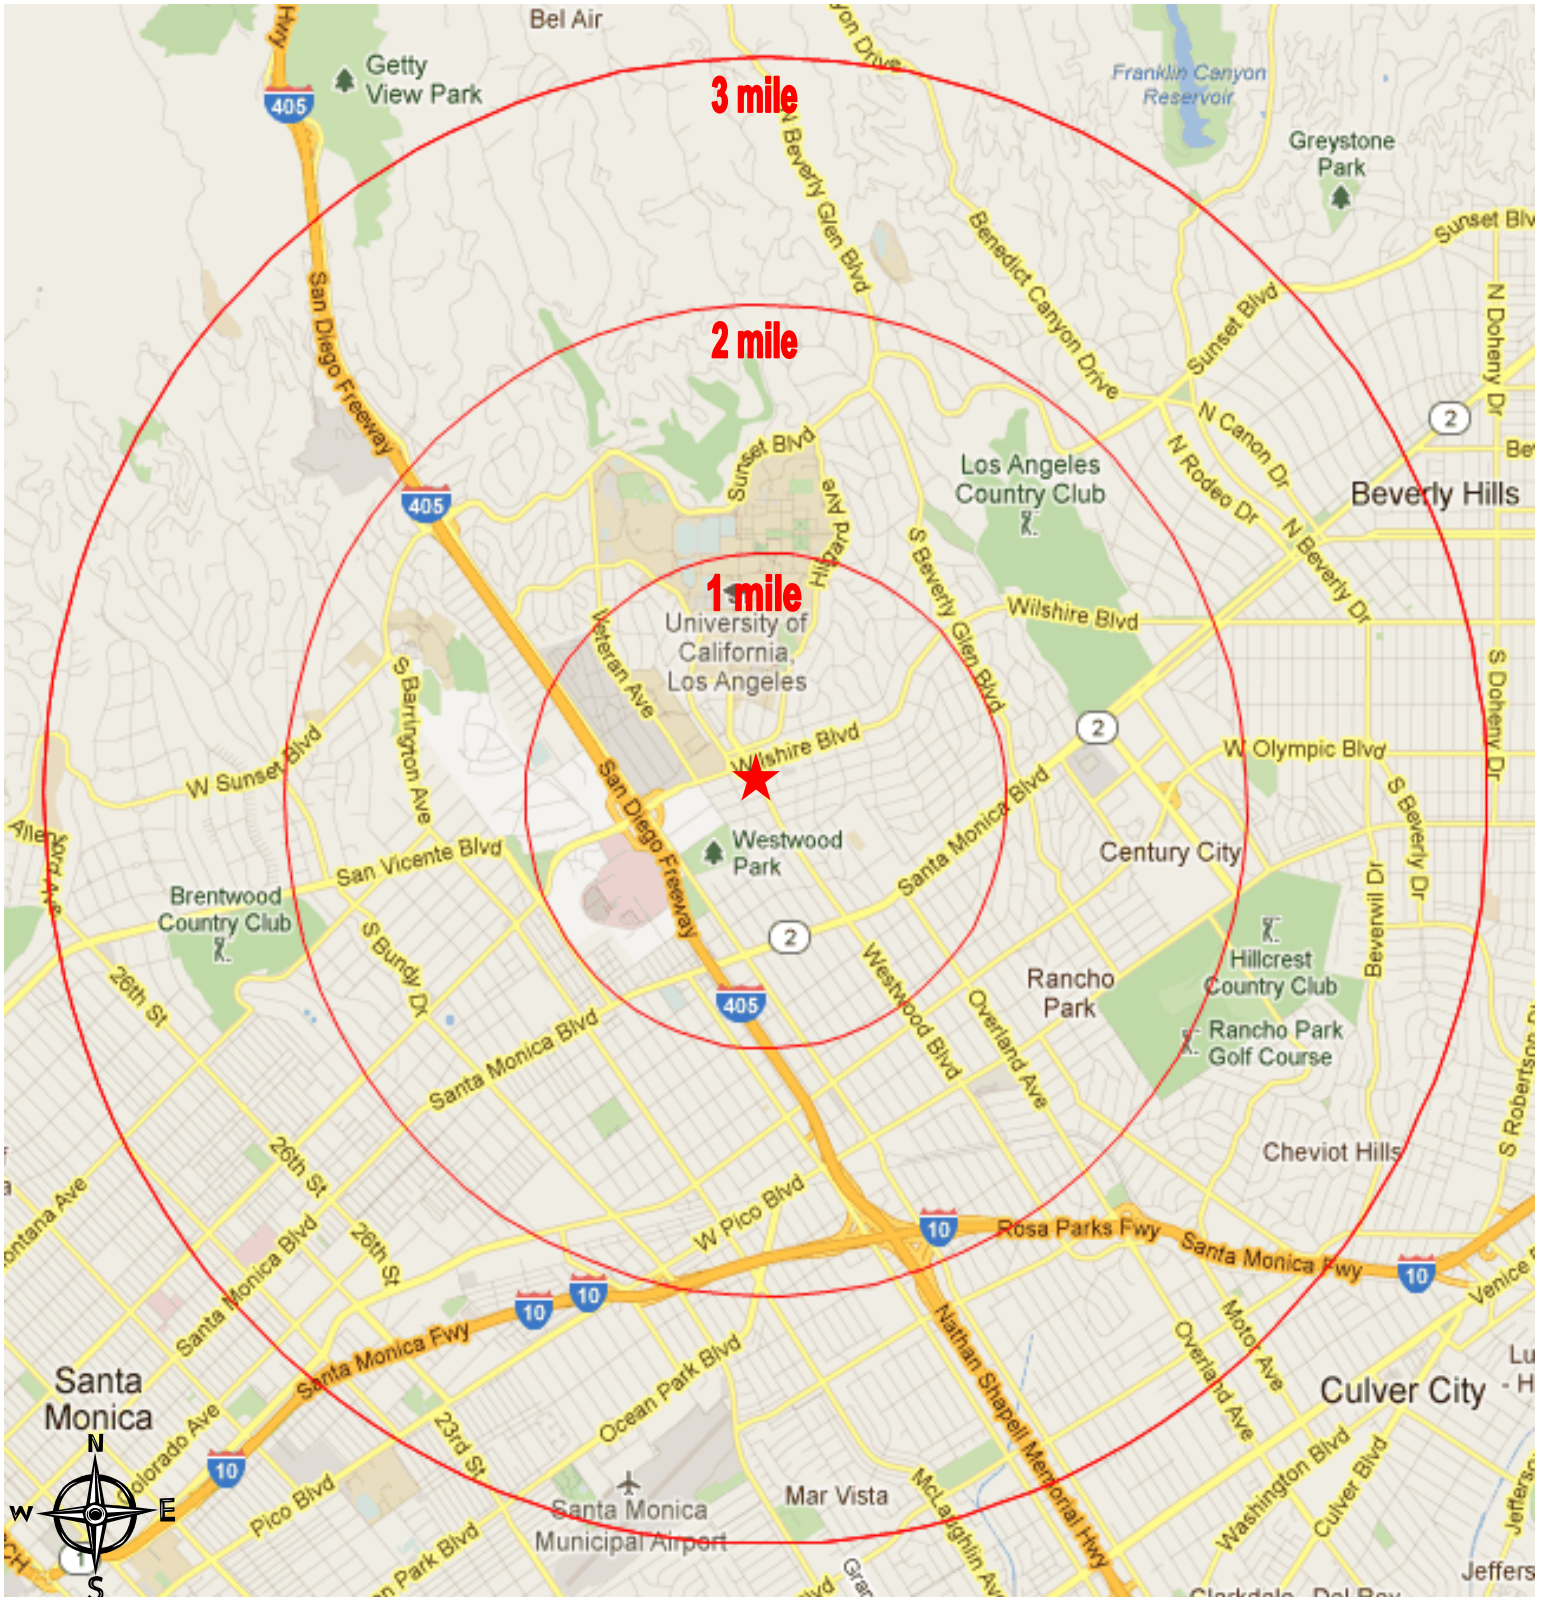

# Area Map

1309-11 Westwood Boulevard  
Los Angeles, CA 90024

The information contained on this map is for illustration purposes only, not drawn to scale, and not intended to make any representation or warranty as to the identity or location of any existing or proposed tenant(s) or landmark(s). It is your responsibility to independently confirm its accuracy and completeness. You and your advisors should conduct a careful and independent investigation to determine to your satisfaction the suitability of the property for your needs. Westside Retail, Inc. 2012