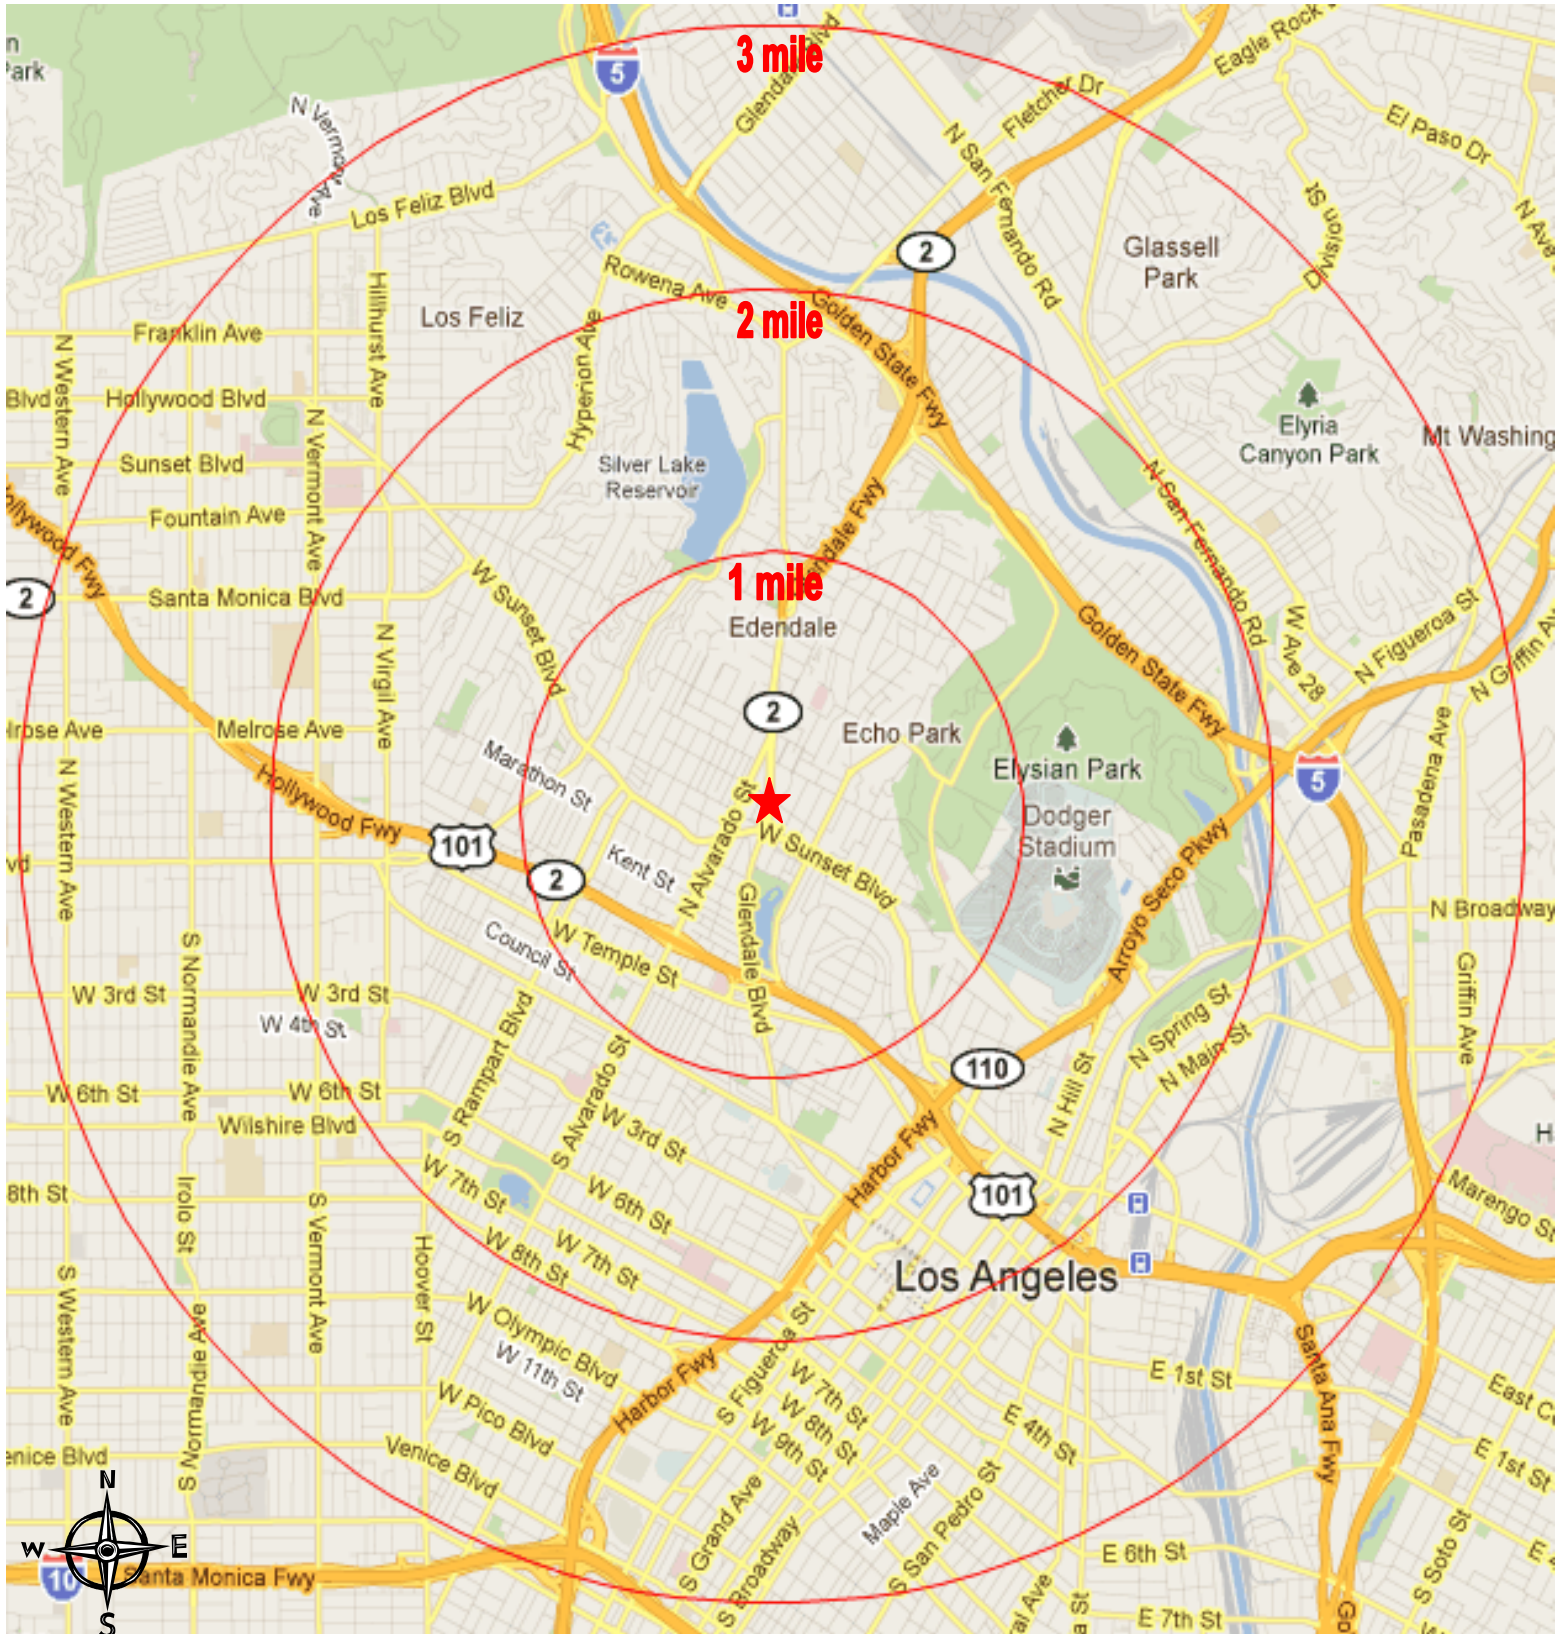

Area Map

1340 Glendale Boulevard
Los Angeles, CA 90026

The information contained on this map is for illustration purposes only, not drawn to scale, and not intended to make any representation or warranty as to the identity or location of any existing or proposed tenant(s) or landmark(s). It is your responsibility to independently confirm its accuracy and completeness. You and your advisors should conduct a careful and independent investigation to determine to your satisfaction the suitability of the property for your needs. **Westside Retail, Inc. 2011**