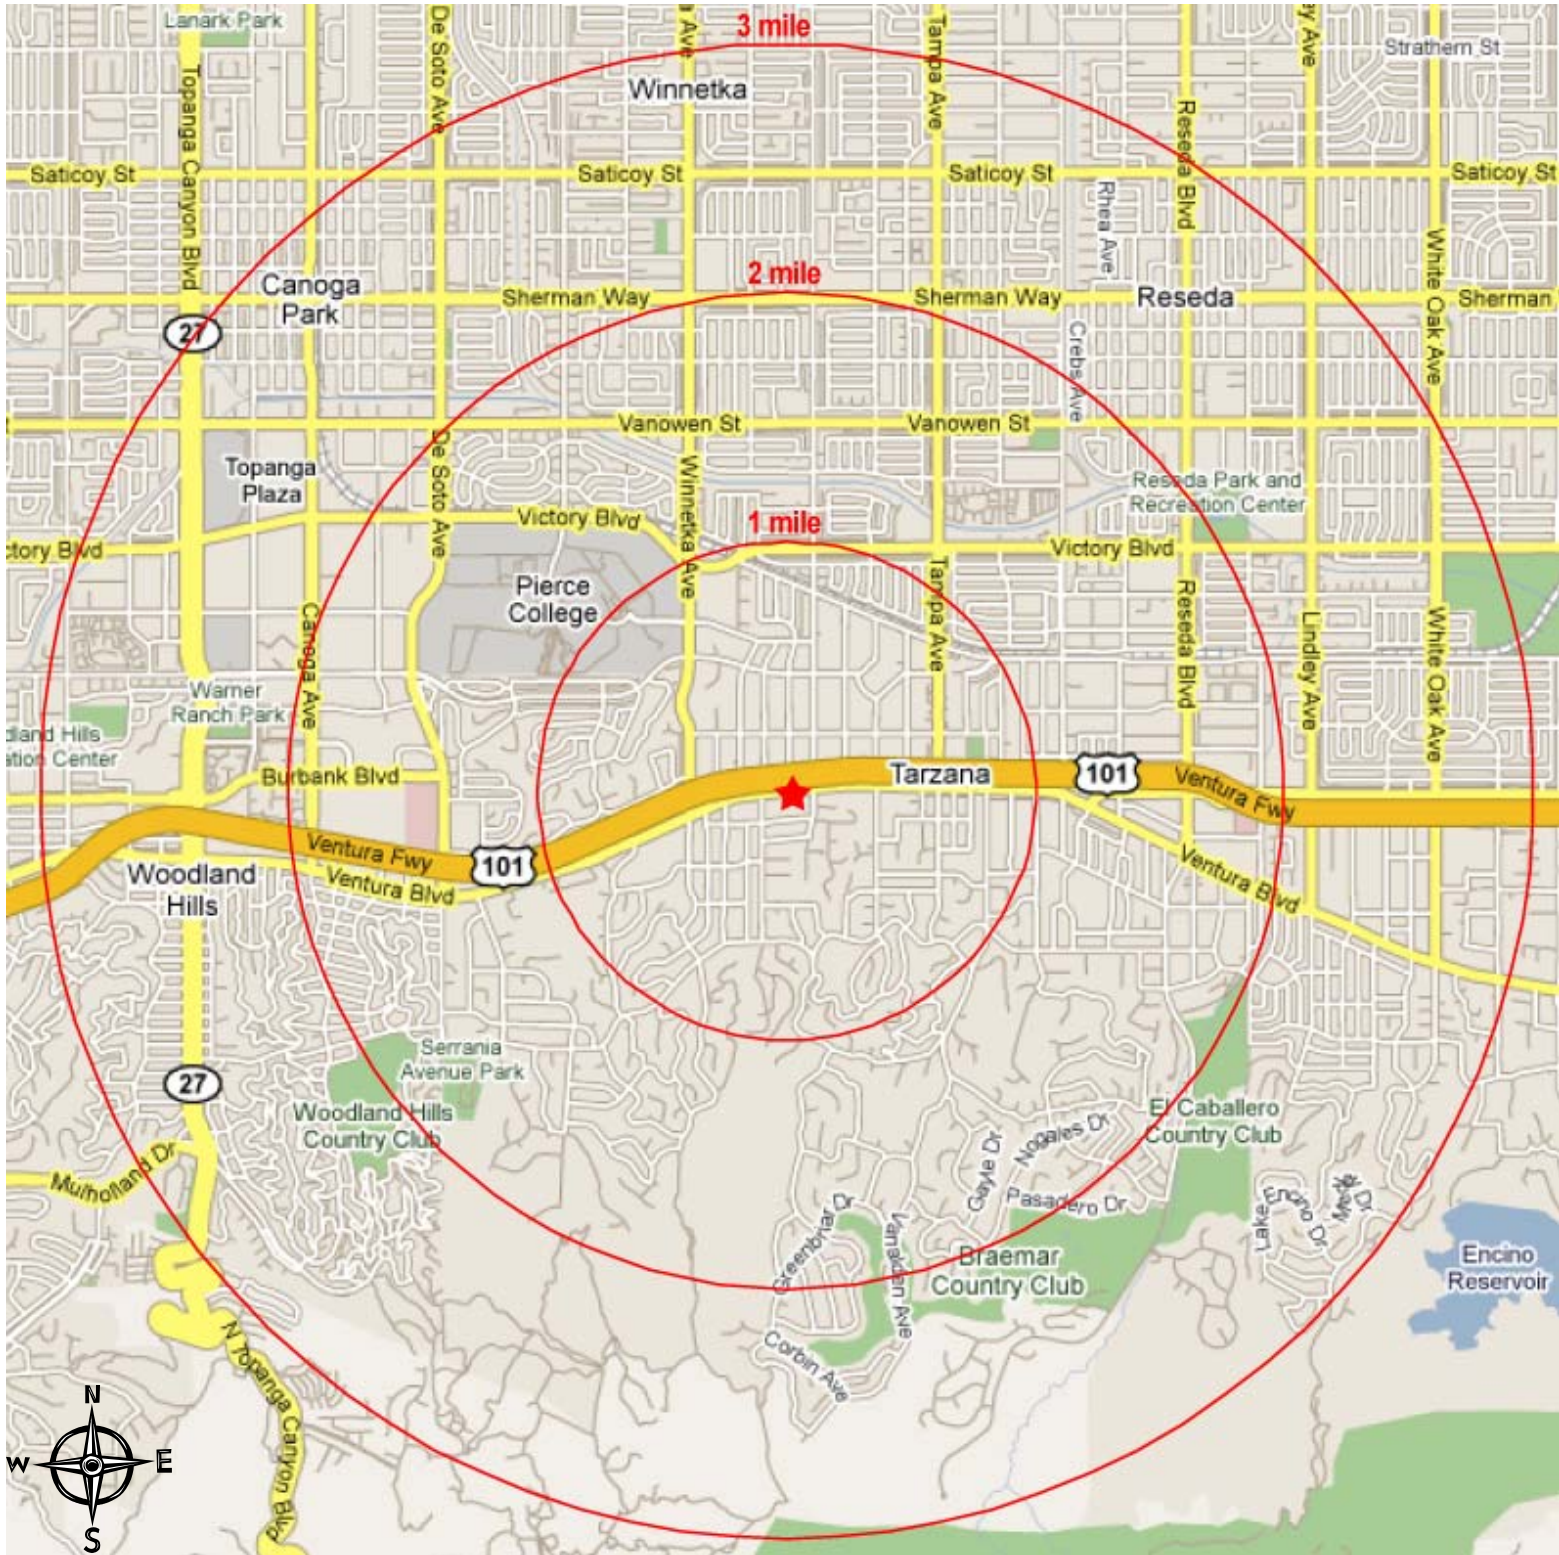

Area Map

19801-19805 Ventura Boulevard
Woodland Hills, CA 91364

The information contained on this map is for illustration purposes only, not drawn to scale, and not intended to make any representation or warranty as to the identity or location of any existing or proposed tenant(s) or landmark(s). It is your responsibility to independently confirm its accuracy and completeness. You and your advisors should conduct a careful and independent investigation to determine to your satisfaction the suitability of the property for your needs. Westside Retail, Inc. 2011