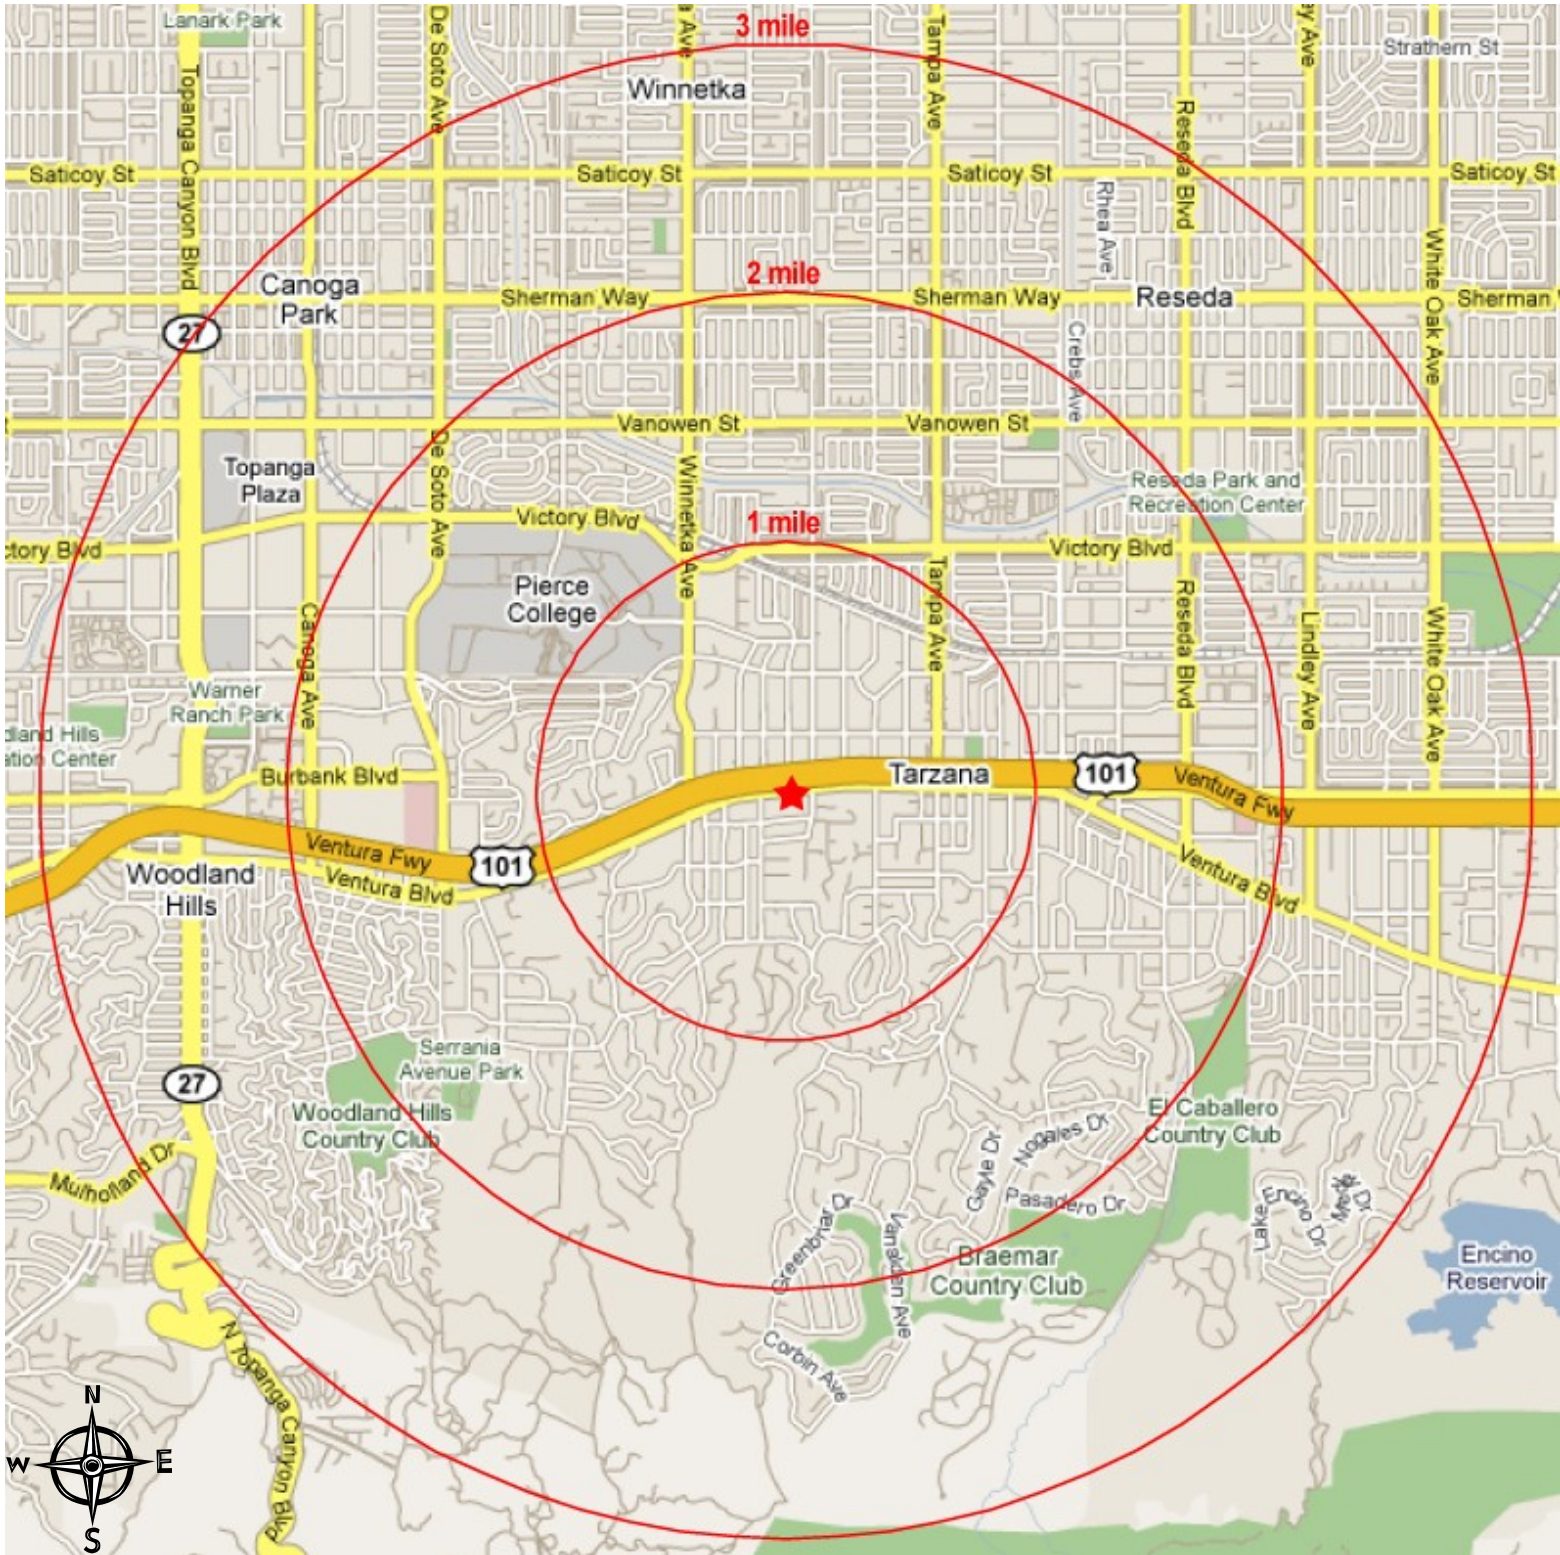

Area Map

19805 Ventura Boulevard
Woodland Hills, CA 91364

The information contained on this map is for illustration purposes only, not drawn to scale, and not intended to make any representation or warranty as to the identity or location of any existing or proposed tenant(s) or landmark(s). It is your responsibility to independently confirm its accuracy and completeness. You and your advisors should conduct a careful and independent investigation to determine to your satisfaction the suitability of the property for your needs. Westside Retail, Inc. 2010