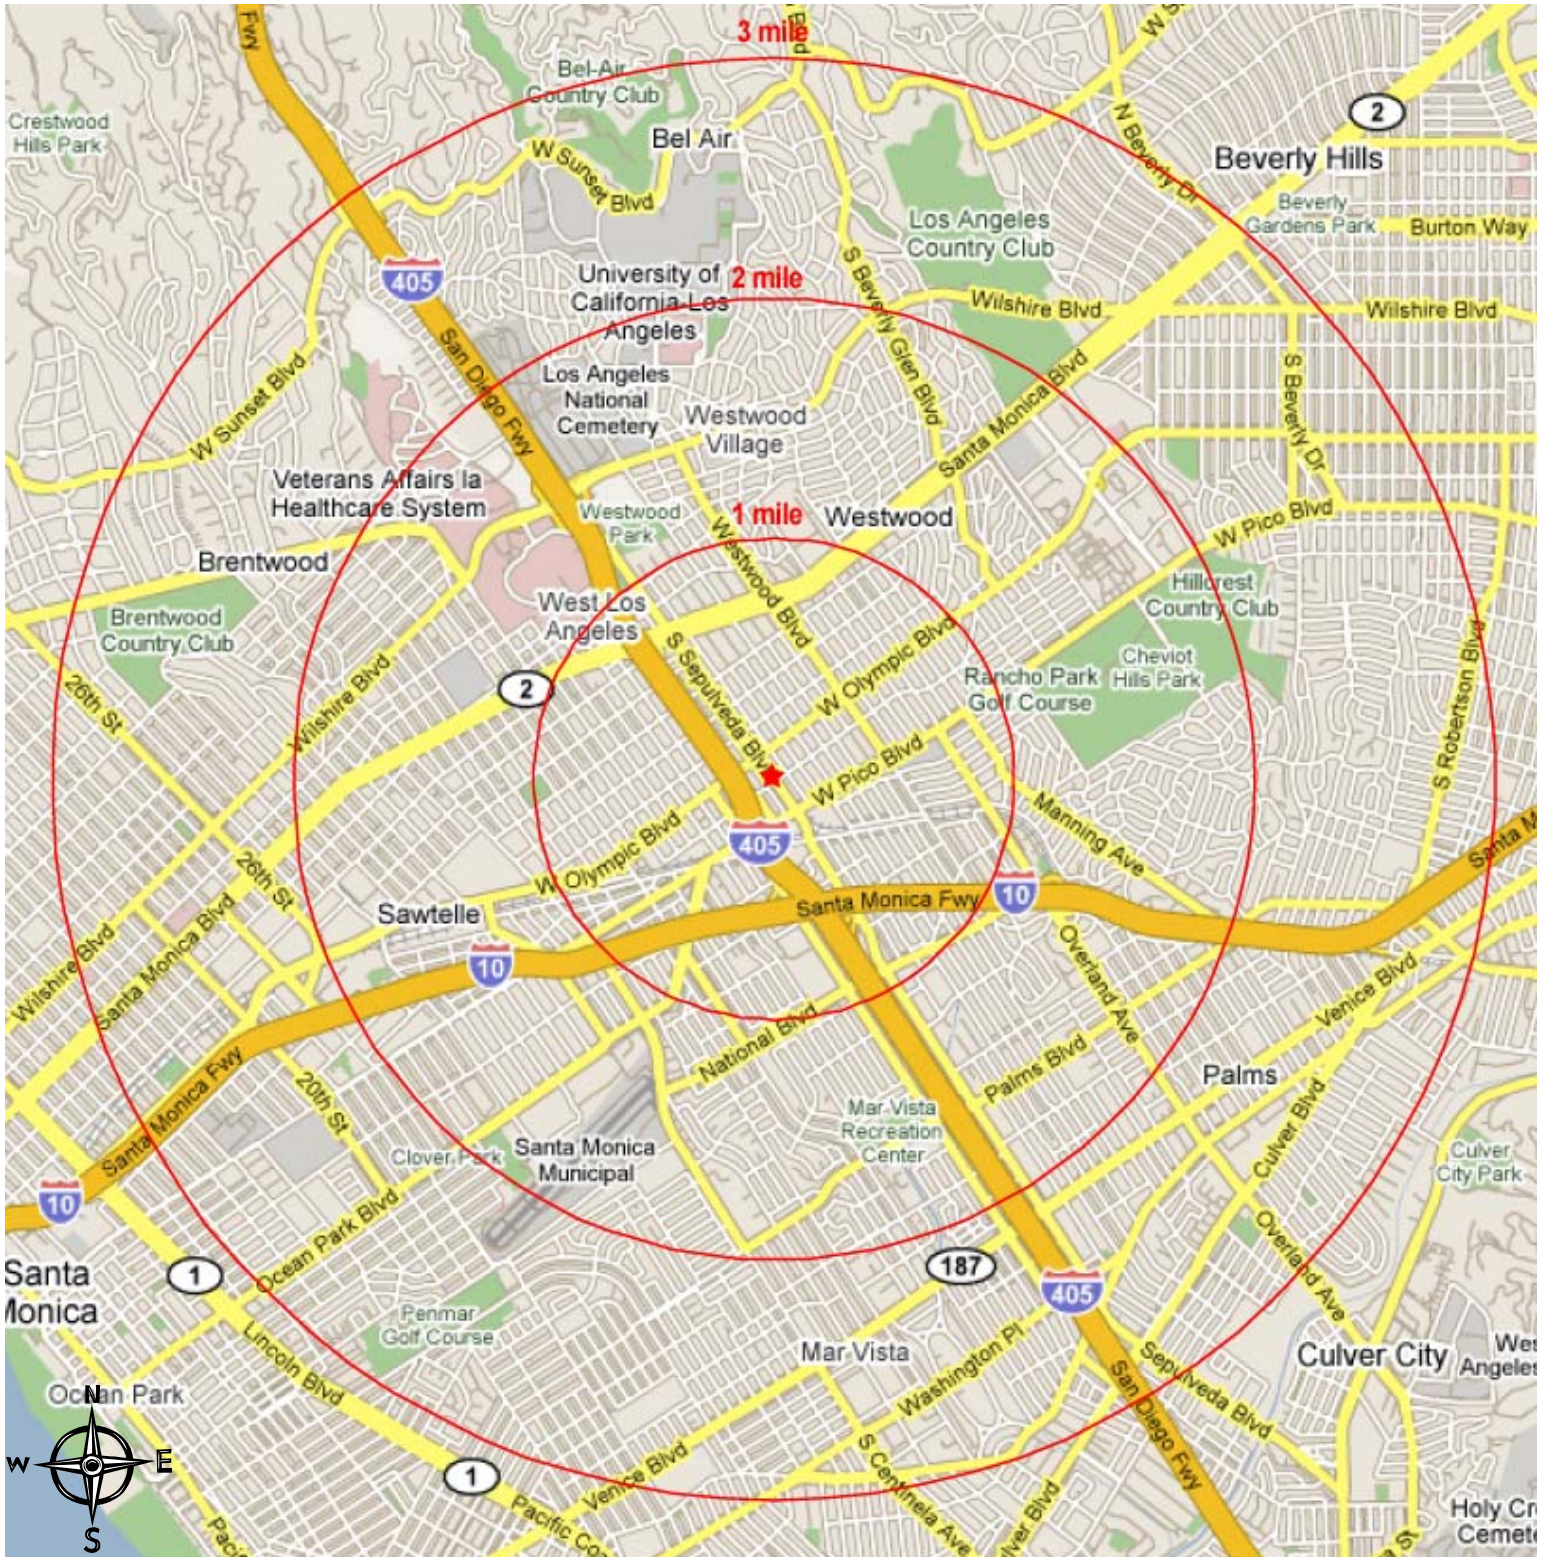

**2251 South Sepulveda Boulevard
Los Angeles, CA 90064**

The information contained on this map is for illustration purposes only, not drawn to scale, and not intended to make any representation or warranty as to the identity or location of any existing or proposed tenant(s) or landmark(s). It is your responsibility to independently confirm its accuracy and completeness. You and your advisors should conduct a careful and independent investigation to determine to your satisfaction the suitability of the property for your needs. Westside Retail, Inc. 2010