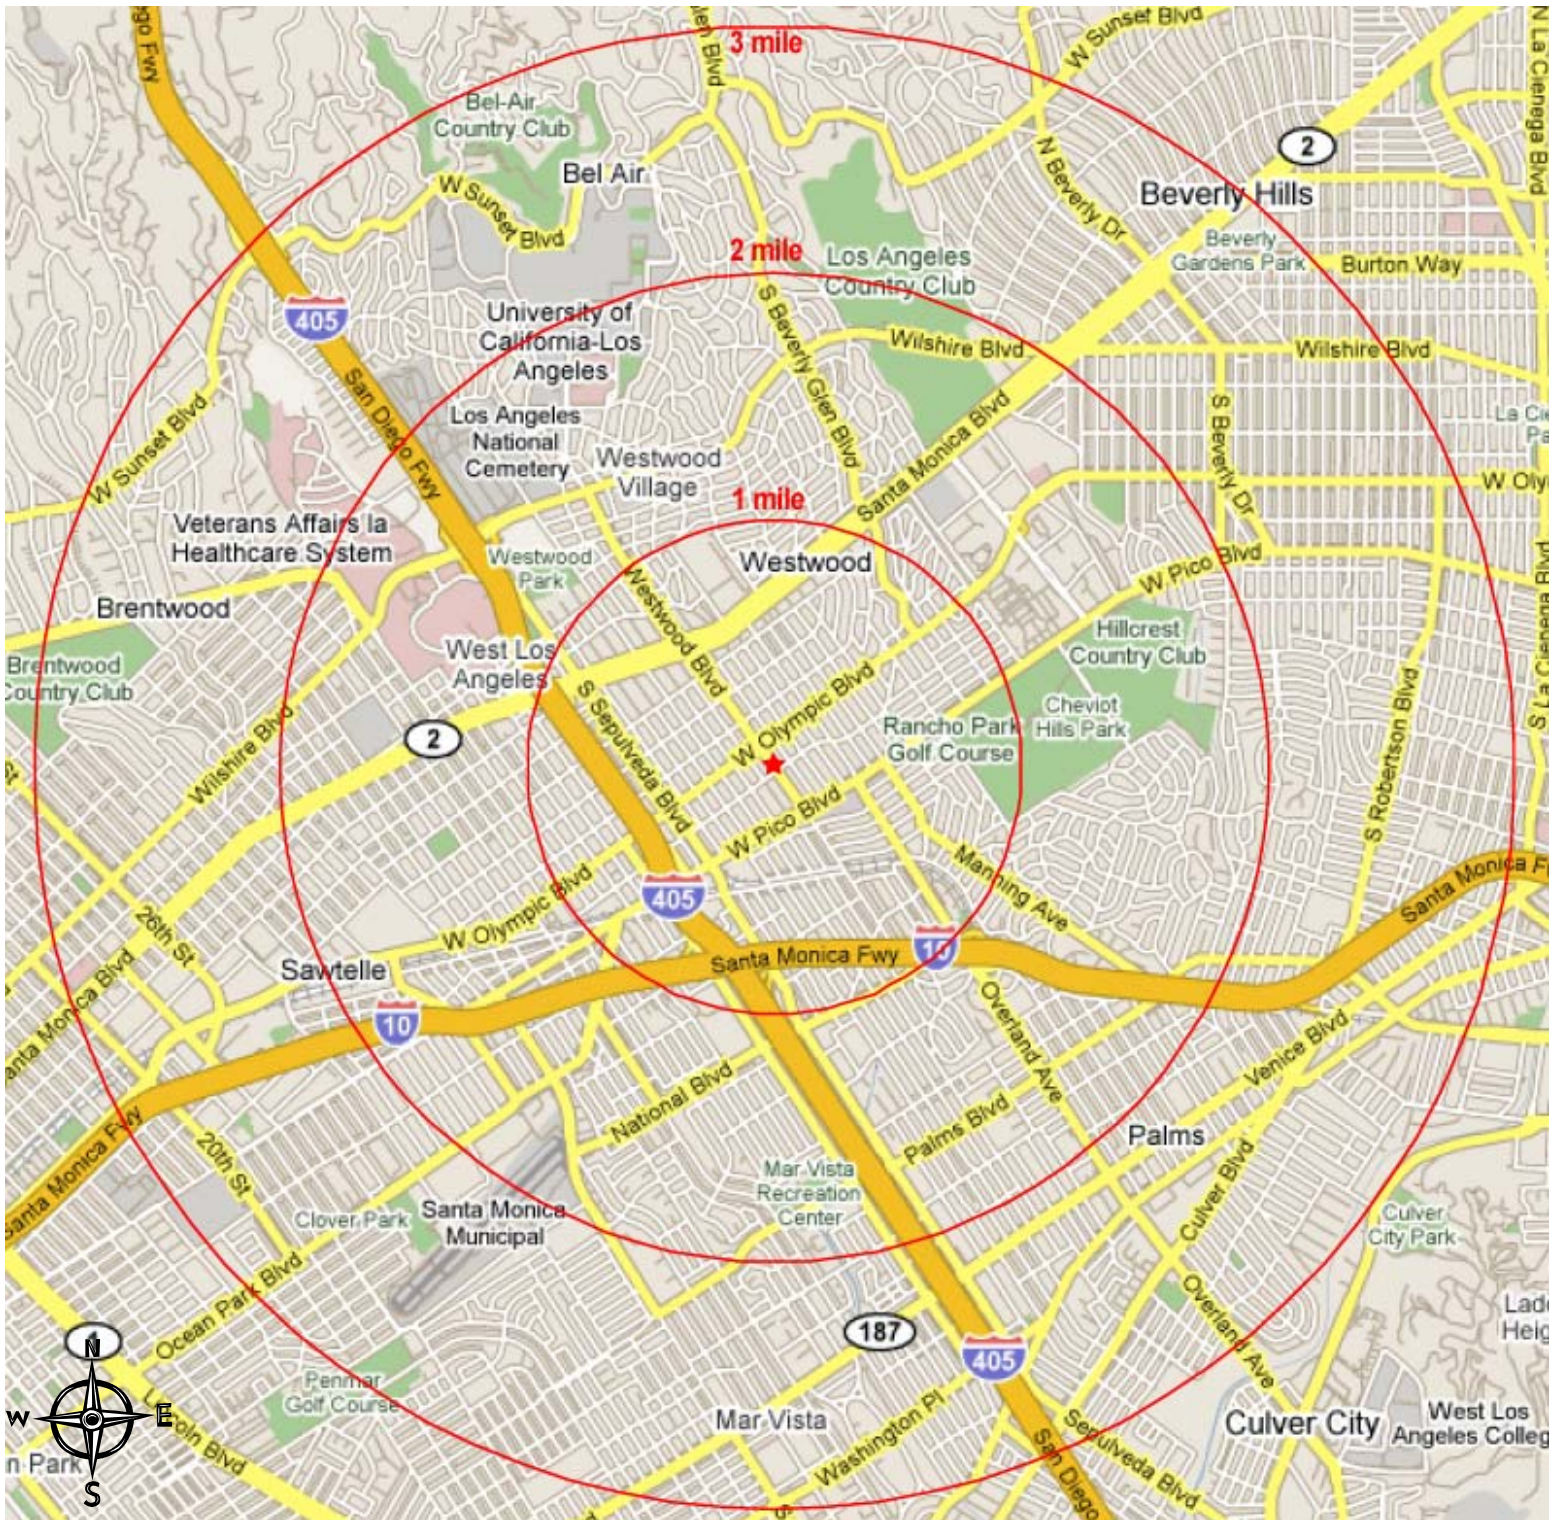

2285-2299 Westwood Boulevard
Los Angeles, CA 90064

The information contained on this map is for illustration purposes only, not drawn to scale, and not intended to make any representation or warranty as to the identity or location of any existing or proposed tenant(s) or landmark(s). It is your responsibility to independently confirm its accuracy and completeness. You and your advisors should conduct a careful and independent investigation to determine to your satisfaction the suitability of the property for your needs. Westside Retail, Inc. 2010