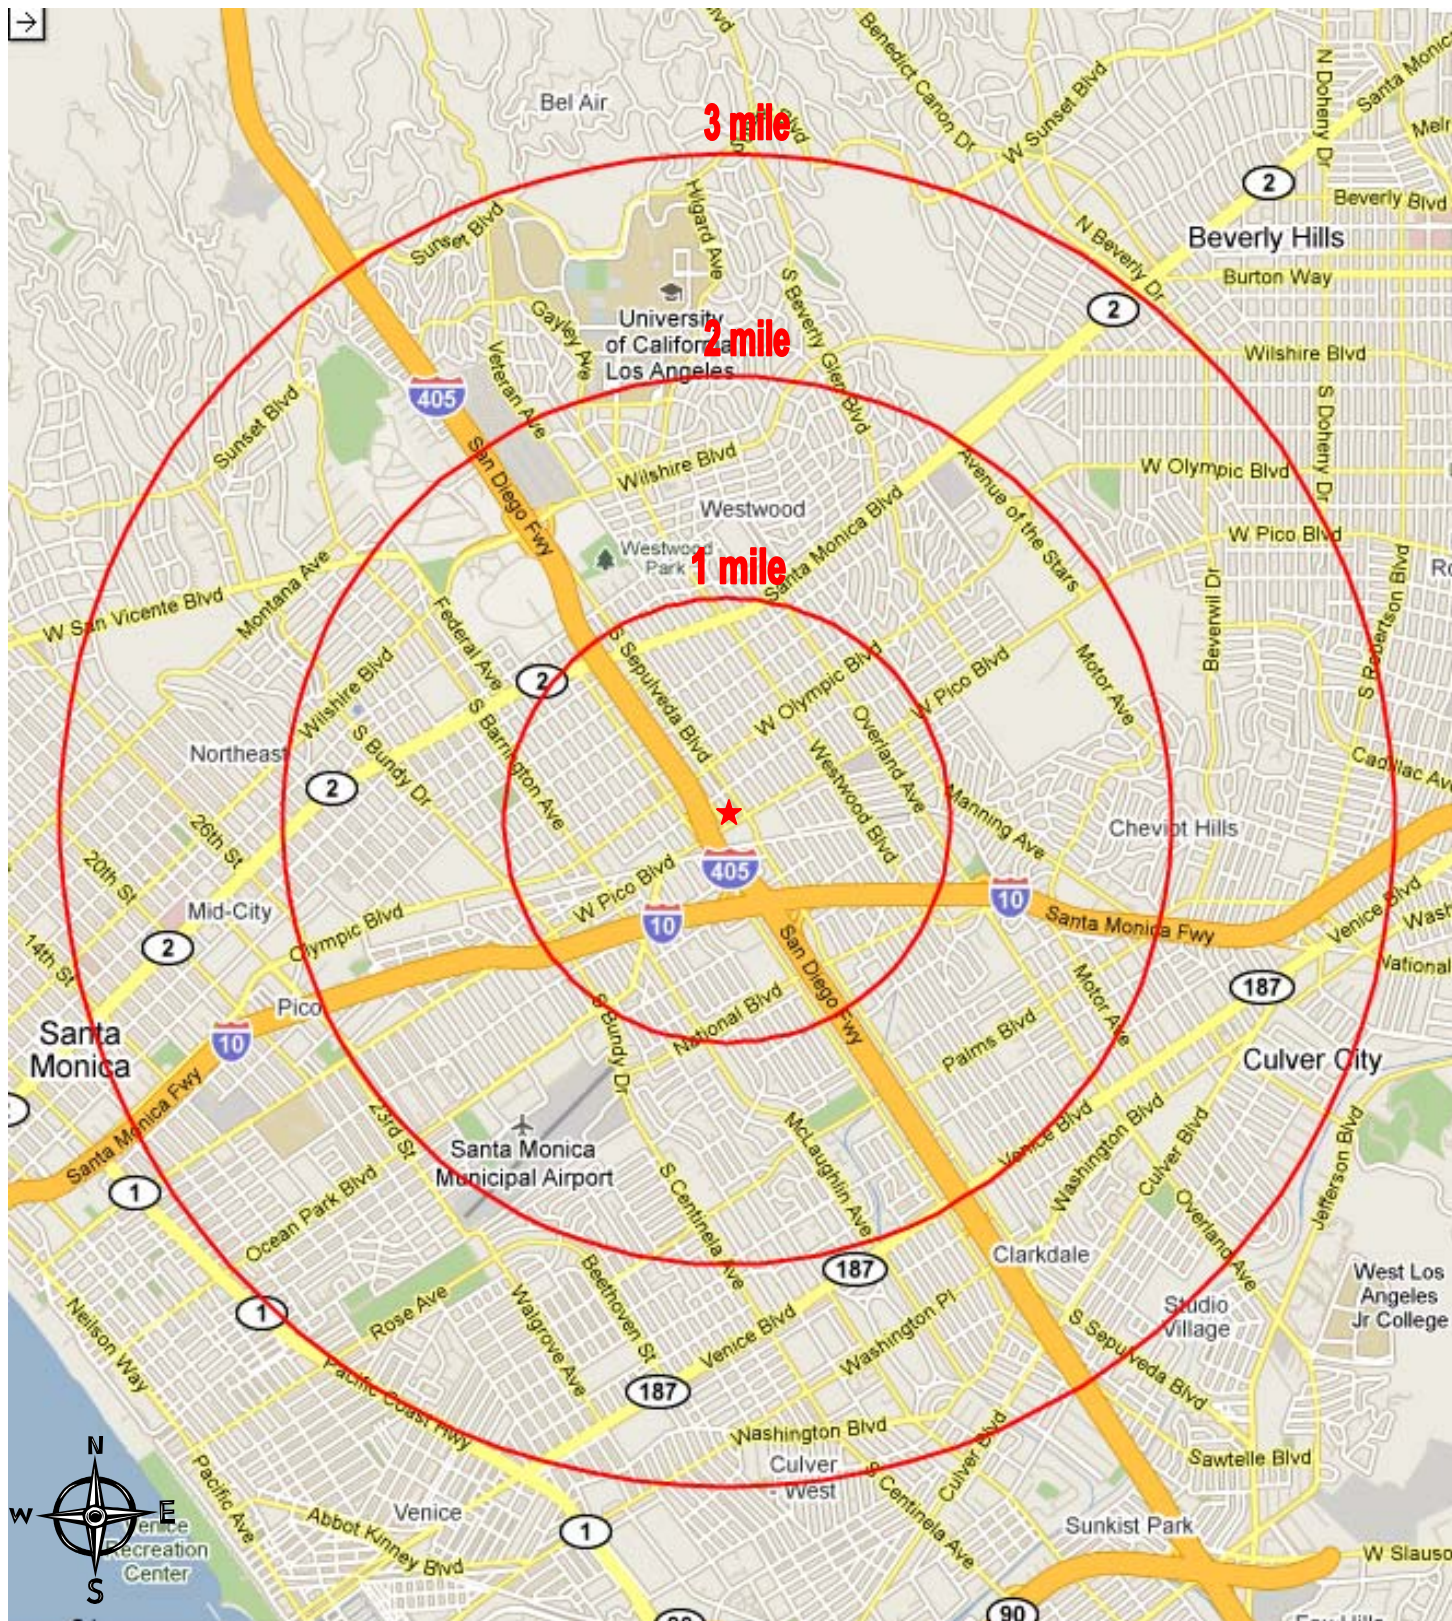

Area Map

2354 Cotner Avenue
Los Angeles, CA 90064

The information contained on this map is for illustration purposes only, not drawn to scale, and not intended to make any representation or warranty as to the identity or location of any existing or proposed tenant(s) or landmark(s). It is your responsibility to independently confirm its accuracy and completeness. You and your advisors should conduct a careful and independent investigation to determine to your satisfaction the suitability of the property for your needs. Westside Retail, Inc. 2010