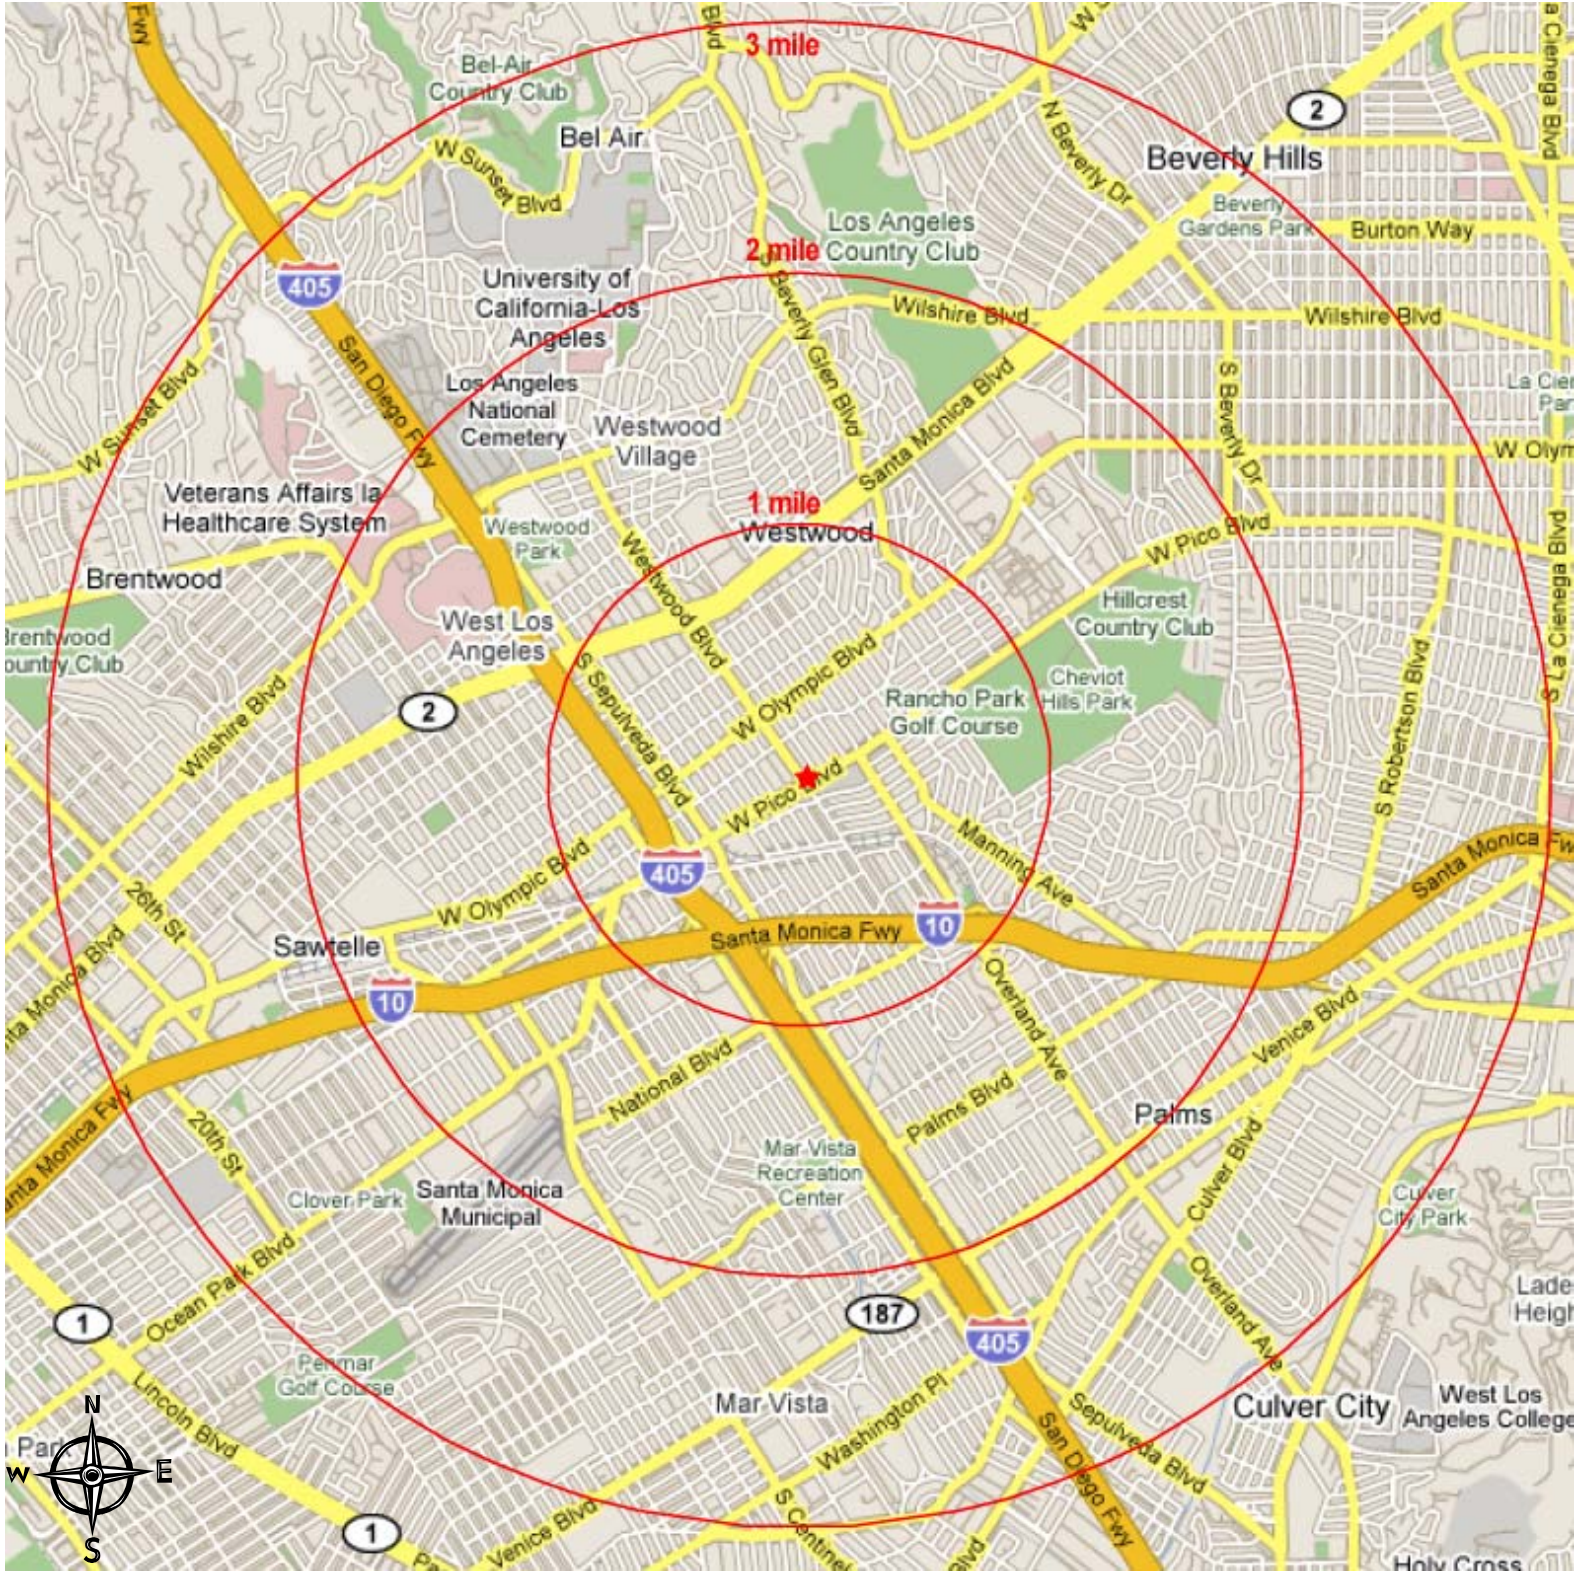

# Area Map

**2390 Westwood Boulevard  
Los Angeles, CA 90064**

The information contained on this map is for illustration purposes only, not drawn to scale, and not intended to make any representation or warranty as to the identity or location of any existing or proposed tenant(s) or landmark(s). It is your responsibility to independently confirm its accuracy and completeness. You and your advisors should conduct a careful and independent investigation to determine to your satisfaction the suitability of the property for your needs. Westside Retail, Inc. 2010