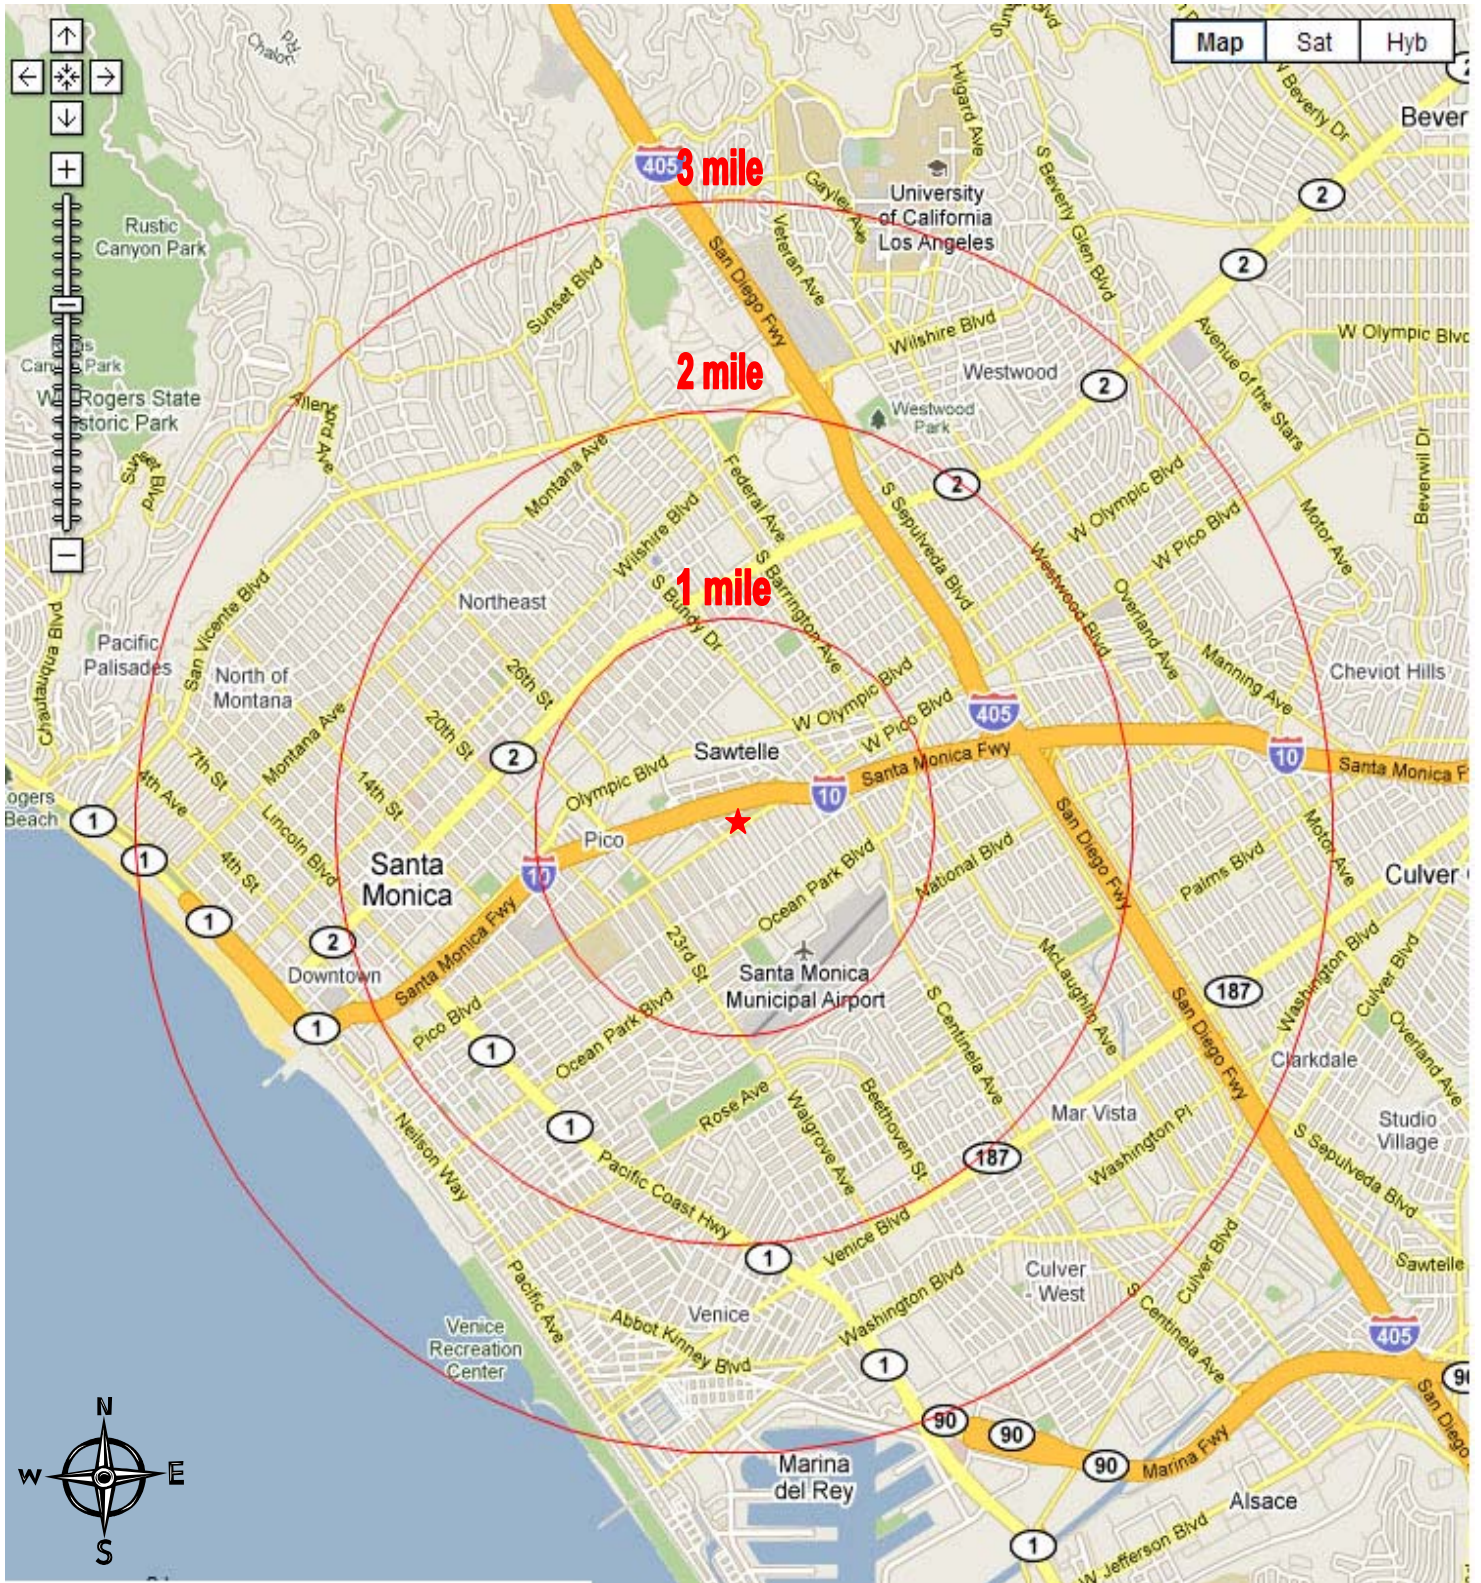

**2929 Pico Boulevard
Santa Monica, CA 90405**

The information contained on this map is for illustration purposes only, not drawn to scale, and not intended to make any representation or warranty as to the identity or location of any existing or proposed tenant(s) or landmark(s). It is your responsibility to independently confirm its accuracy and completeness. You and your advisors should conduct a careful and independent investigation to determine to your satisfaction the suitability of the property for your needs. **Westside Retail, Inc. 2010**