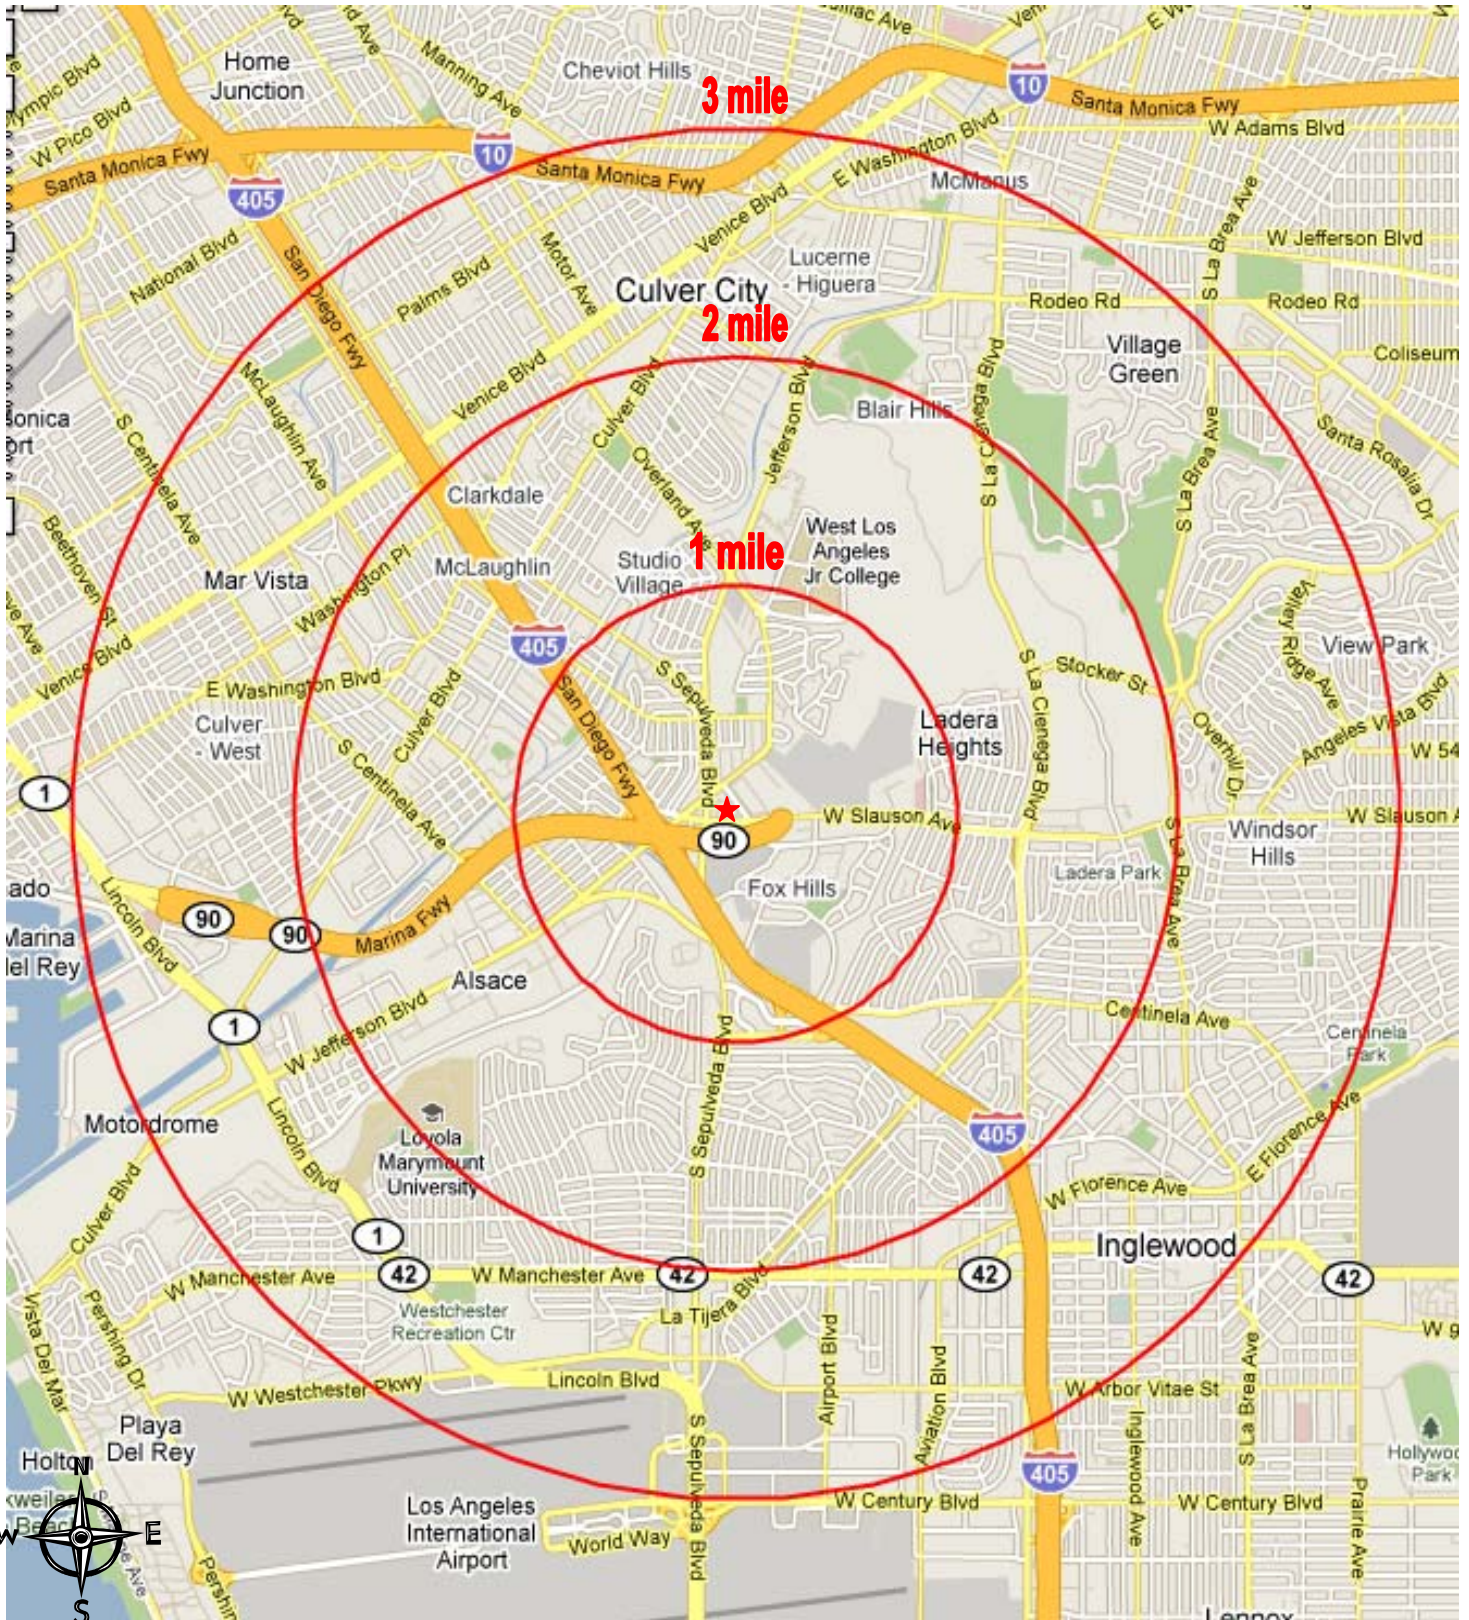

6101 Slauson Avenue  
Culver City, CA 90320

The information contained on this map is for illustration purposes only, not drawn to scale, and not intended to make any representation or warranty as to the identity or location of any existing or proposed tenant(s) or landmark(s). It is your responsibility to independently confirm its accuracy and completeness. You and your advisors should conduct a careful and independent investigation to determine to your satisfaction the suitability of the property for your needs. Westside Retail, Inc. 2010