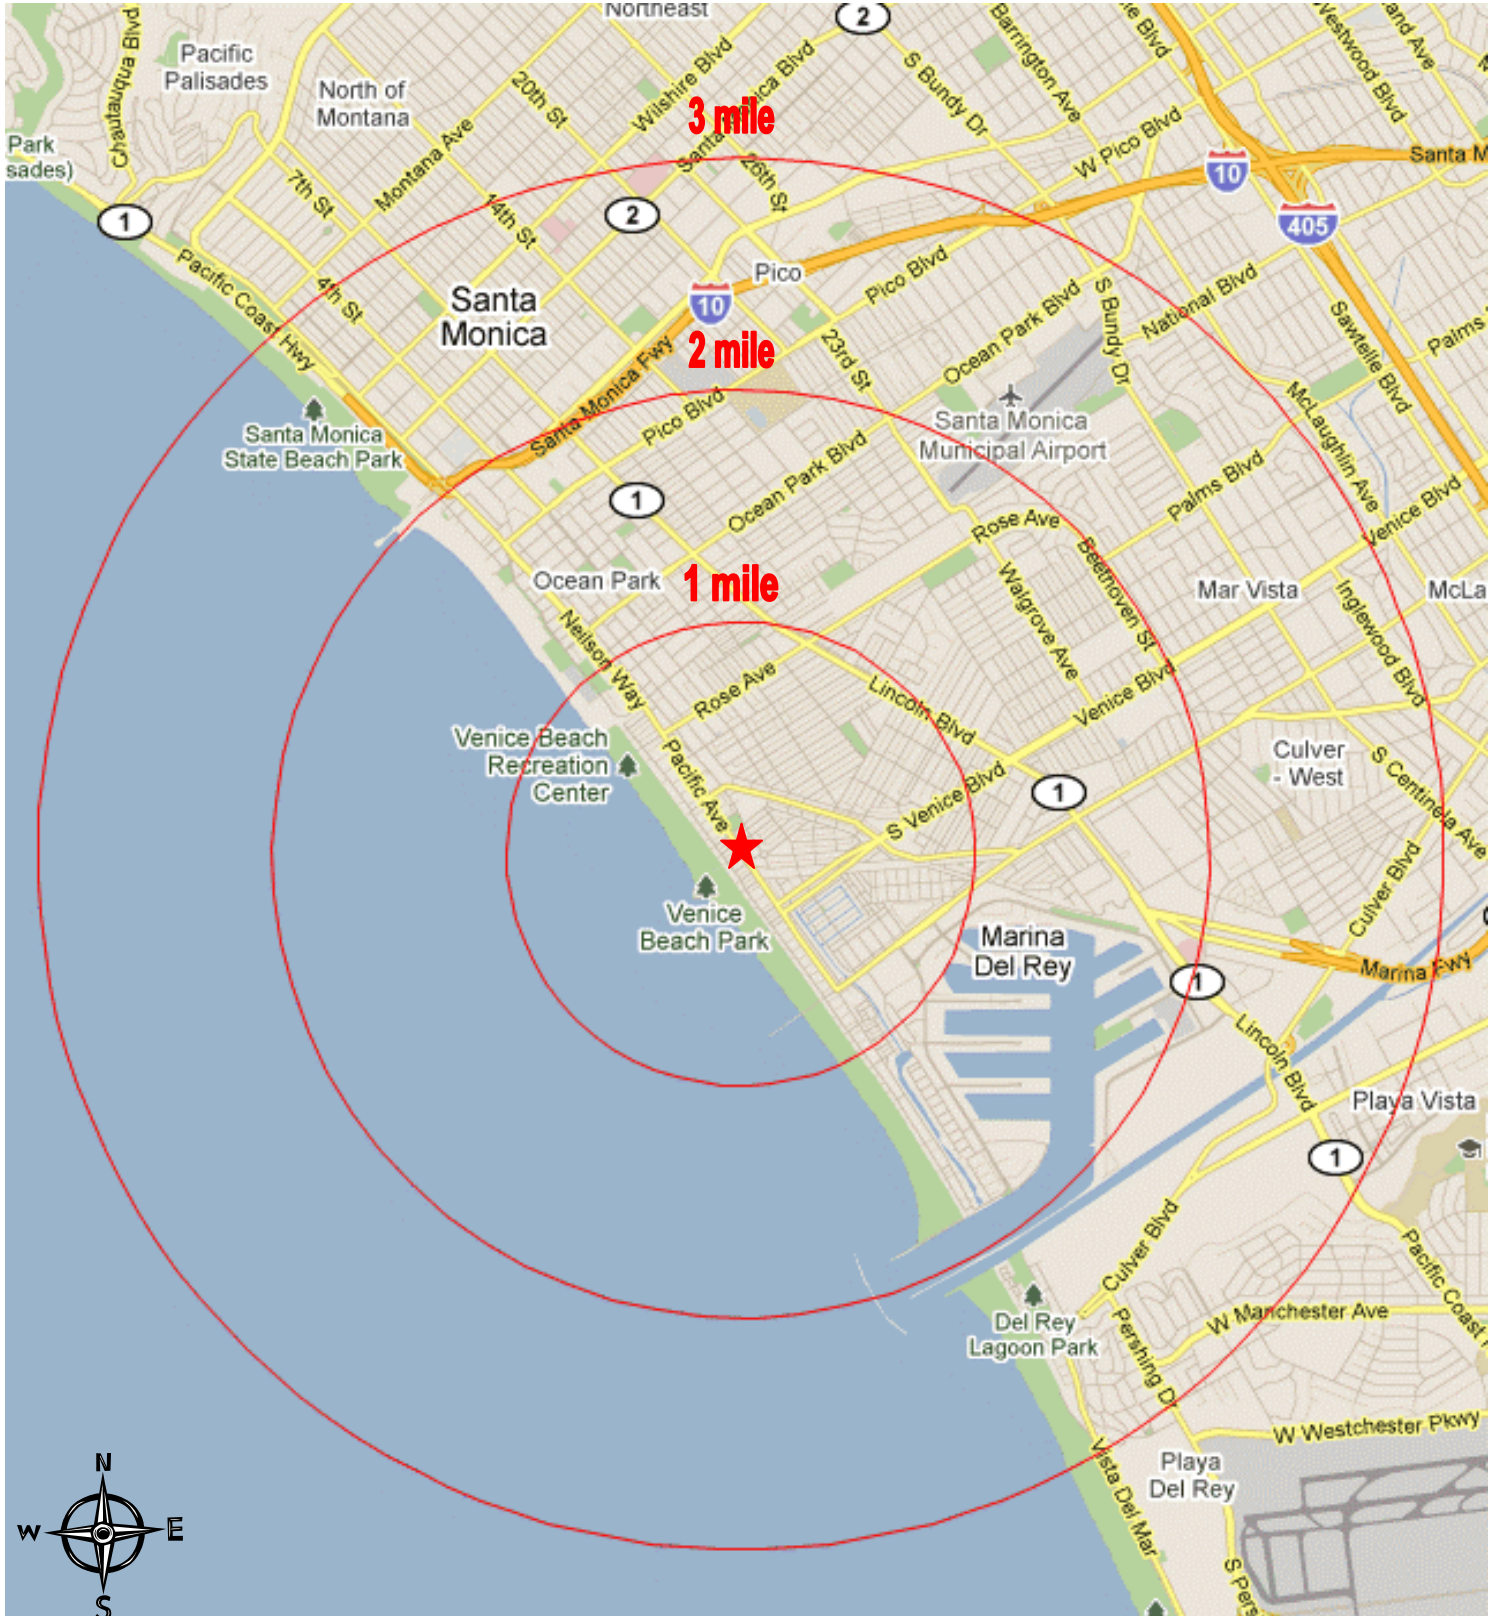

Area Map

85 Market Street
Los Angeles, CA 90291

The information contained on this map is for illustration purposes only, not drawn to scale, and not intended to make any representation or warranty as to the identity or location of any existing or proposed tenant(s) or landmark(s). It is your responsibility to independently confirm its accuracy and completeness. You and your advisors should conduct a careful and independent investigation to determine to your satisfaction the suitability of the property for your needs. Westside Retail, Inc. 2011