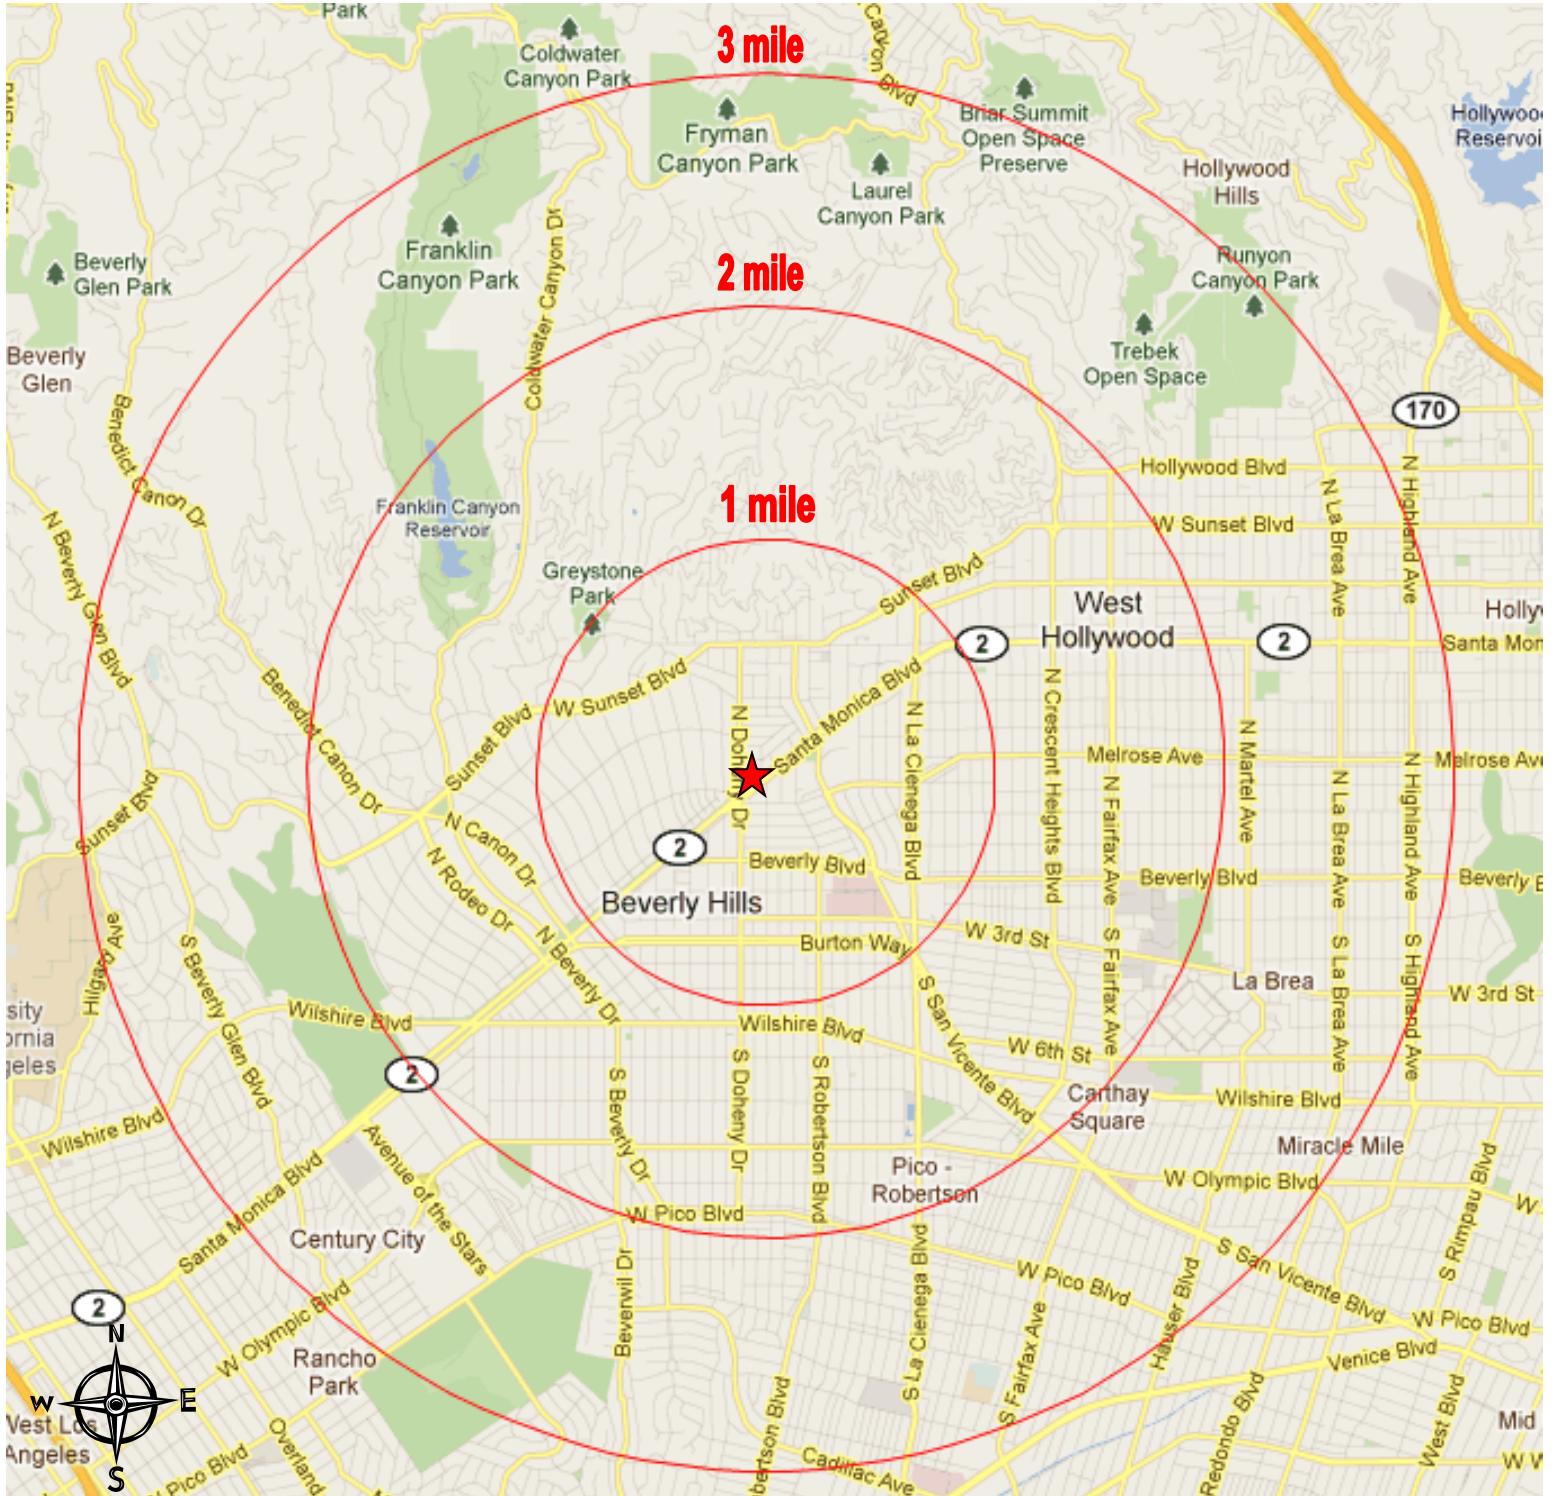

9025 Santa Monica Boulevard
West Hollywood, CA 90069

The information contained on this map is for illustration purposes only, not drawn to scale, and not intended to make any representation or warranty as to the identity or location of any existing or proposed tenant(s) or landmark(s). It is your responsibility to independently confirm its accuracy and completeness. You and your advisors should conduct a careful and independent investigation to determine to your satisfaction the suitability of the property for your needs. **Westside Retail, Inc. 2011**