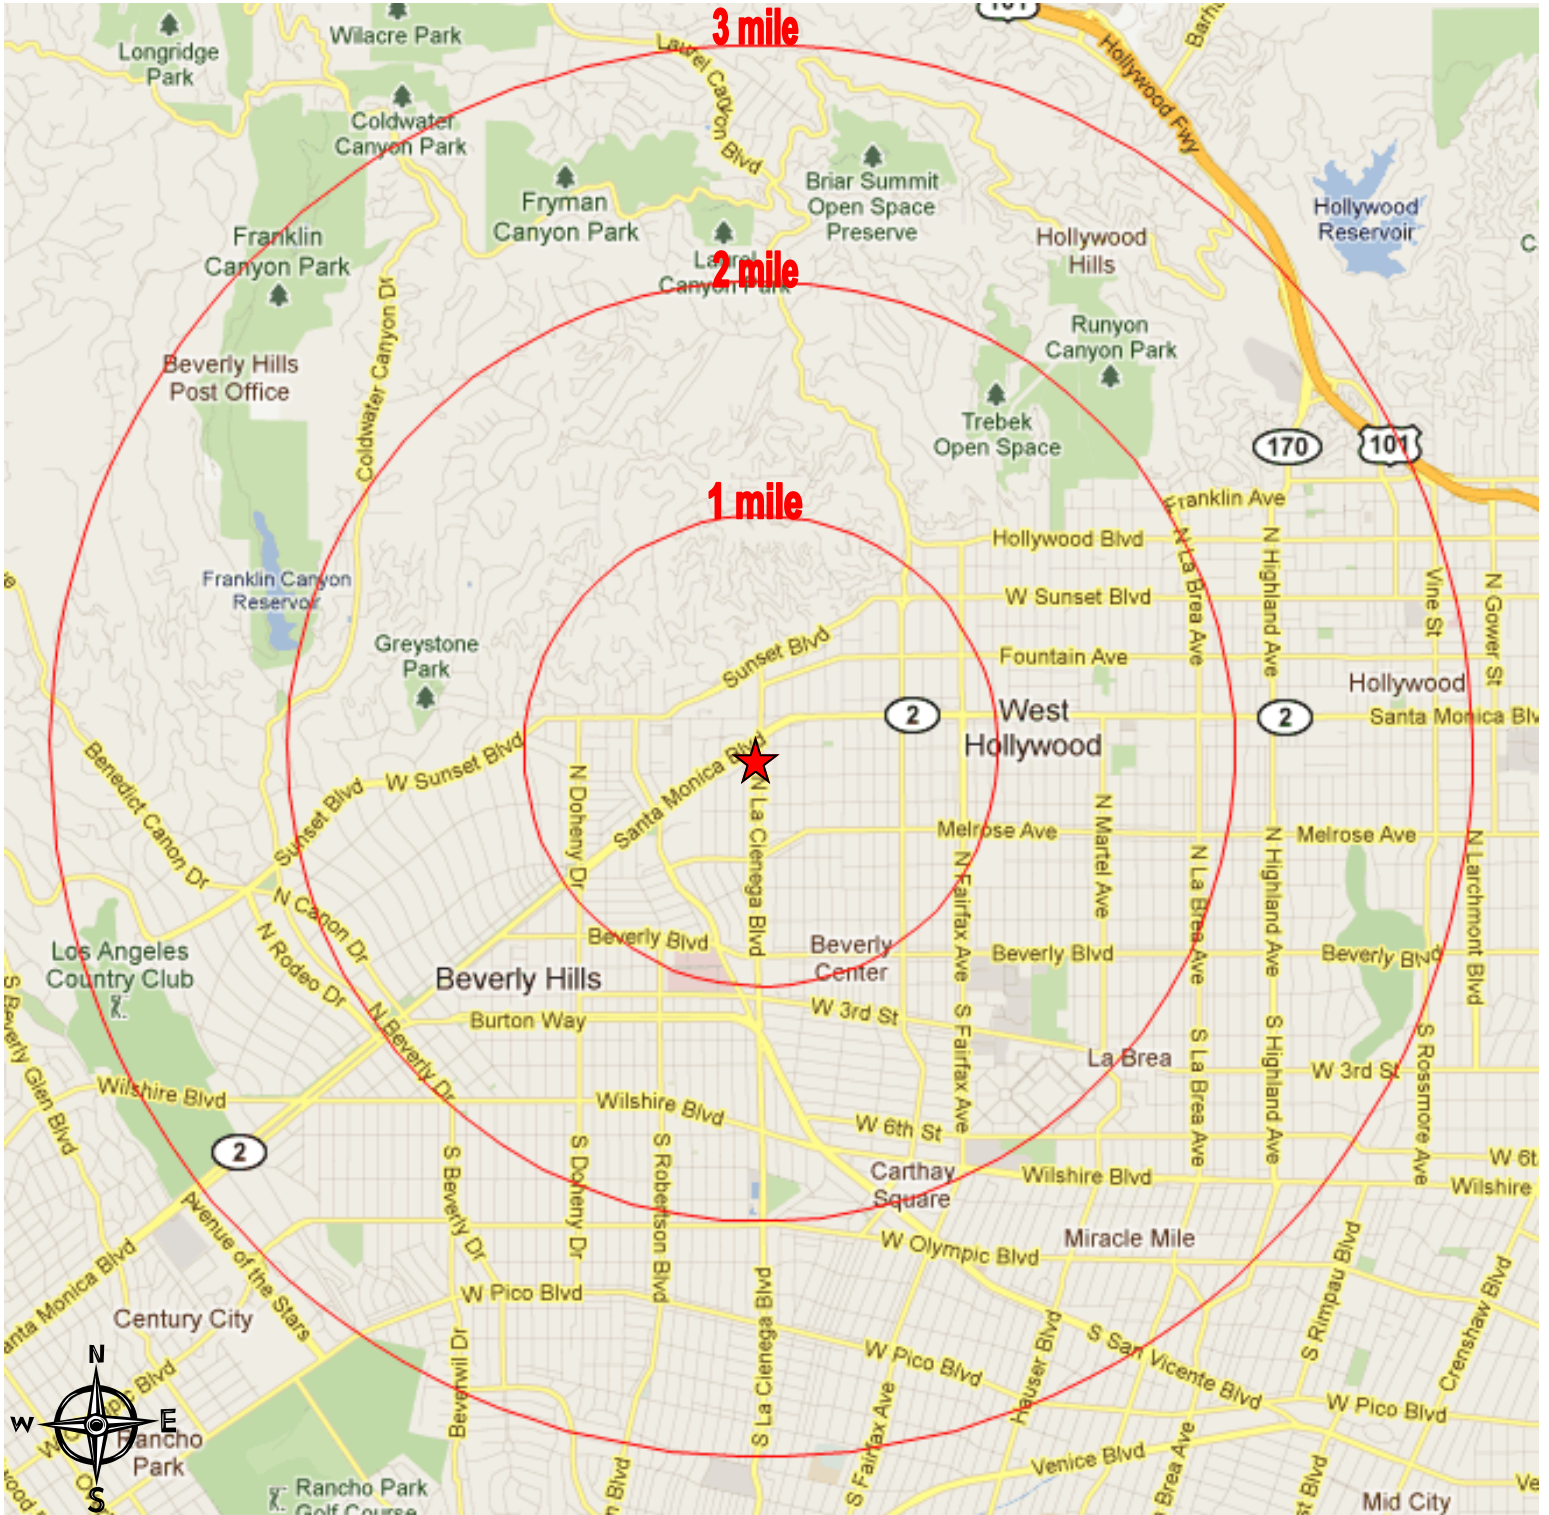

# Area Map

970 North La Cienega Boulevard  
Los Angeles, CA 90069

The information contained on this map is for illustration purposes only, not drawn to scale, and not intended to make any representation or warranty as to the identity or location of any existing or proposed tenant(s) or landmark(s). It is your responsibility to independently confirm its accuracy and completeness. You and your advisors should conduct a careful and independent investigation to determine to your satisfaction the suitability of the property for your needs. Westside Retail, Inc. 2011