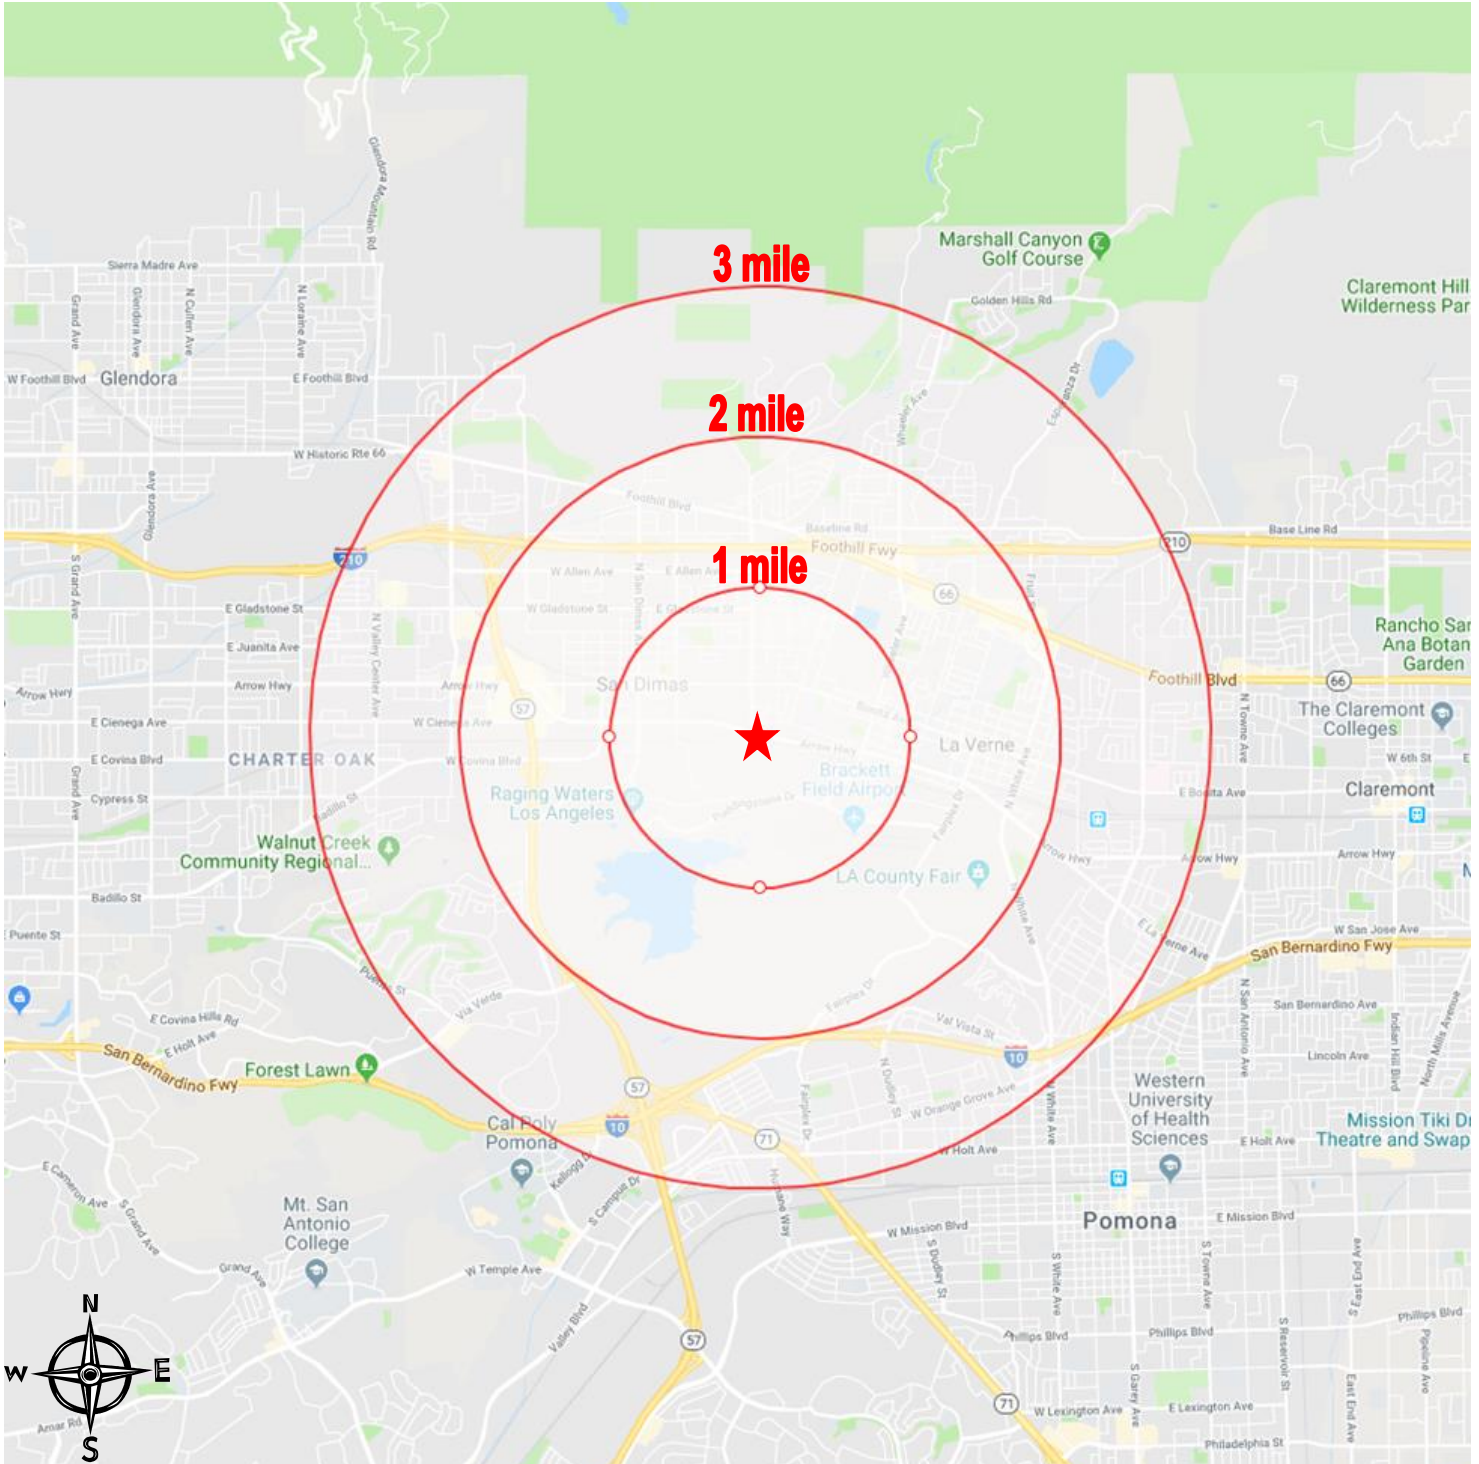

Area Map

728-744 West Arrow Highway
San Dimas, CA 91773

The information contained on this map is for illustration purposes only, not drawn to scale, and not intended to make any representation or warranty as to the identity or location of any existing or proposed tenant(s) or landmark(s). It is your responsibility to independently confirm its accuracy and completeness. You and your advisors should conduct a careful and independent investigation to determine to your satisfaction the suitability of the property for your needs. Westside Retail, Inc. 2019