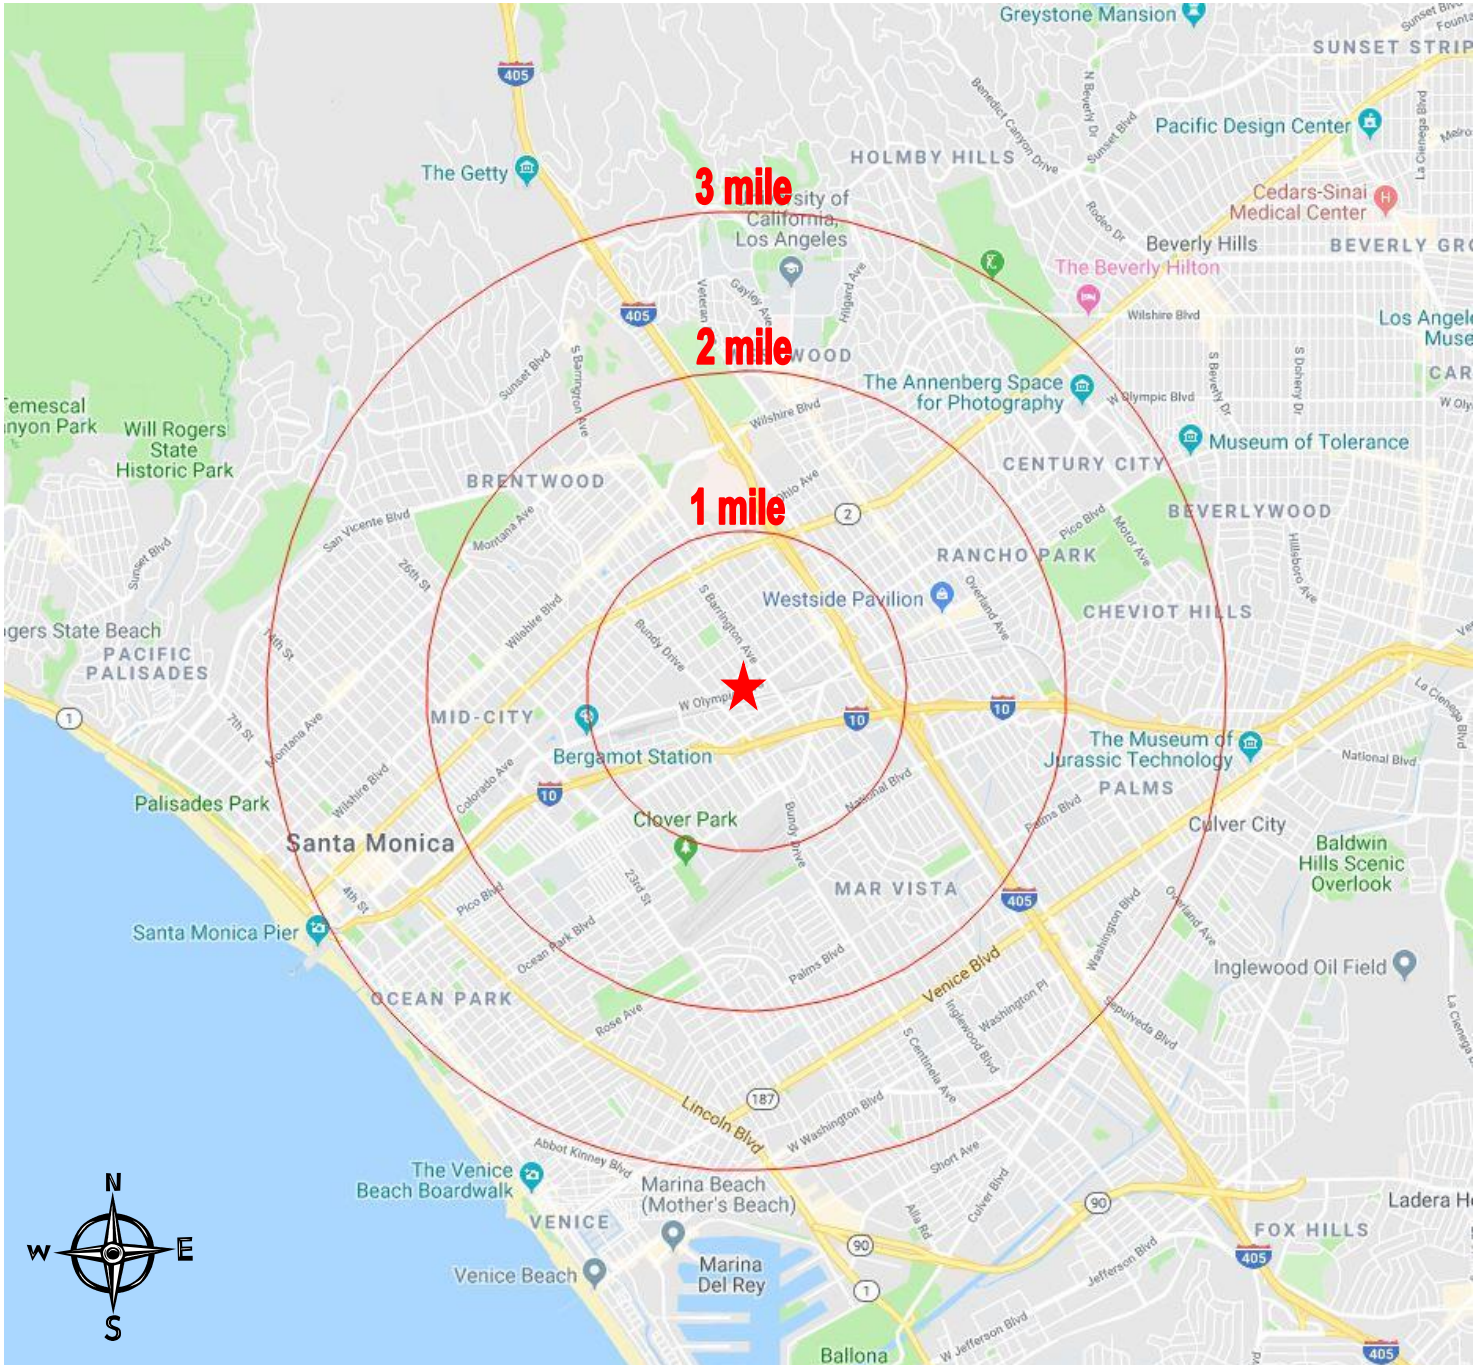

Area Map

11151 West Olympic Boulevard
Los Angeles, CA 90025

The information contained on this map is for illustration purposes only, not drawn to scale, and not intended to make any representation or warranty as to the identity or location of any existing or proposed tenant(s) or landmark(s). It is your responsibility to independently confirm its accuracy and completeness. You and your advisors should conduct a careful and independent investigation to determine to your satisfaction the suitability of the property for your needs. Westside Retail, Inc. 2018