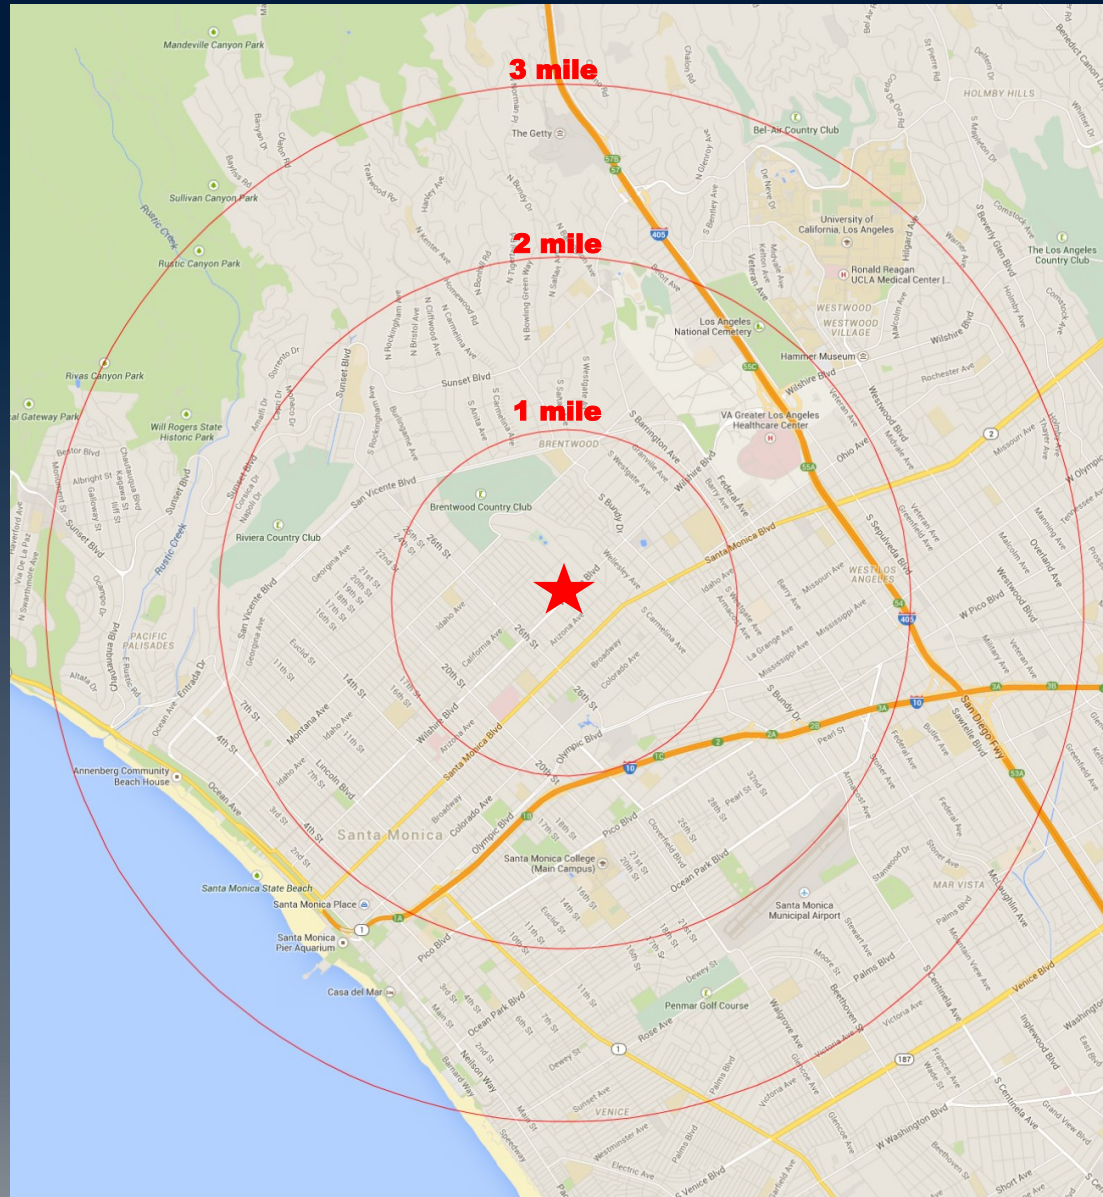

FOR LEASE - WILSHIRE BOULEVARD RETAIL

2934 WILSHIRE BOULEVARD
SANTA MONICA, CA 90405