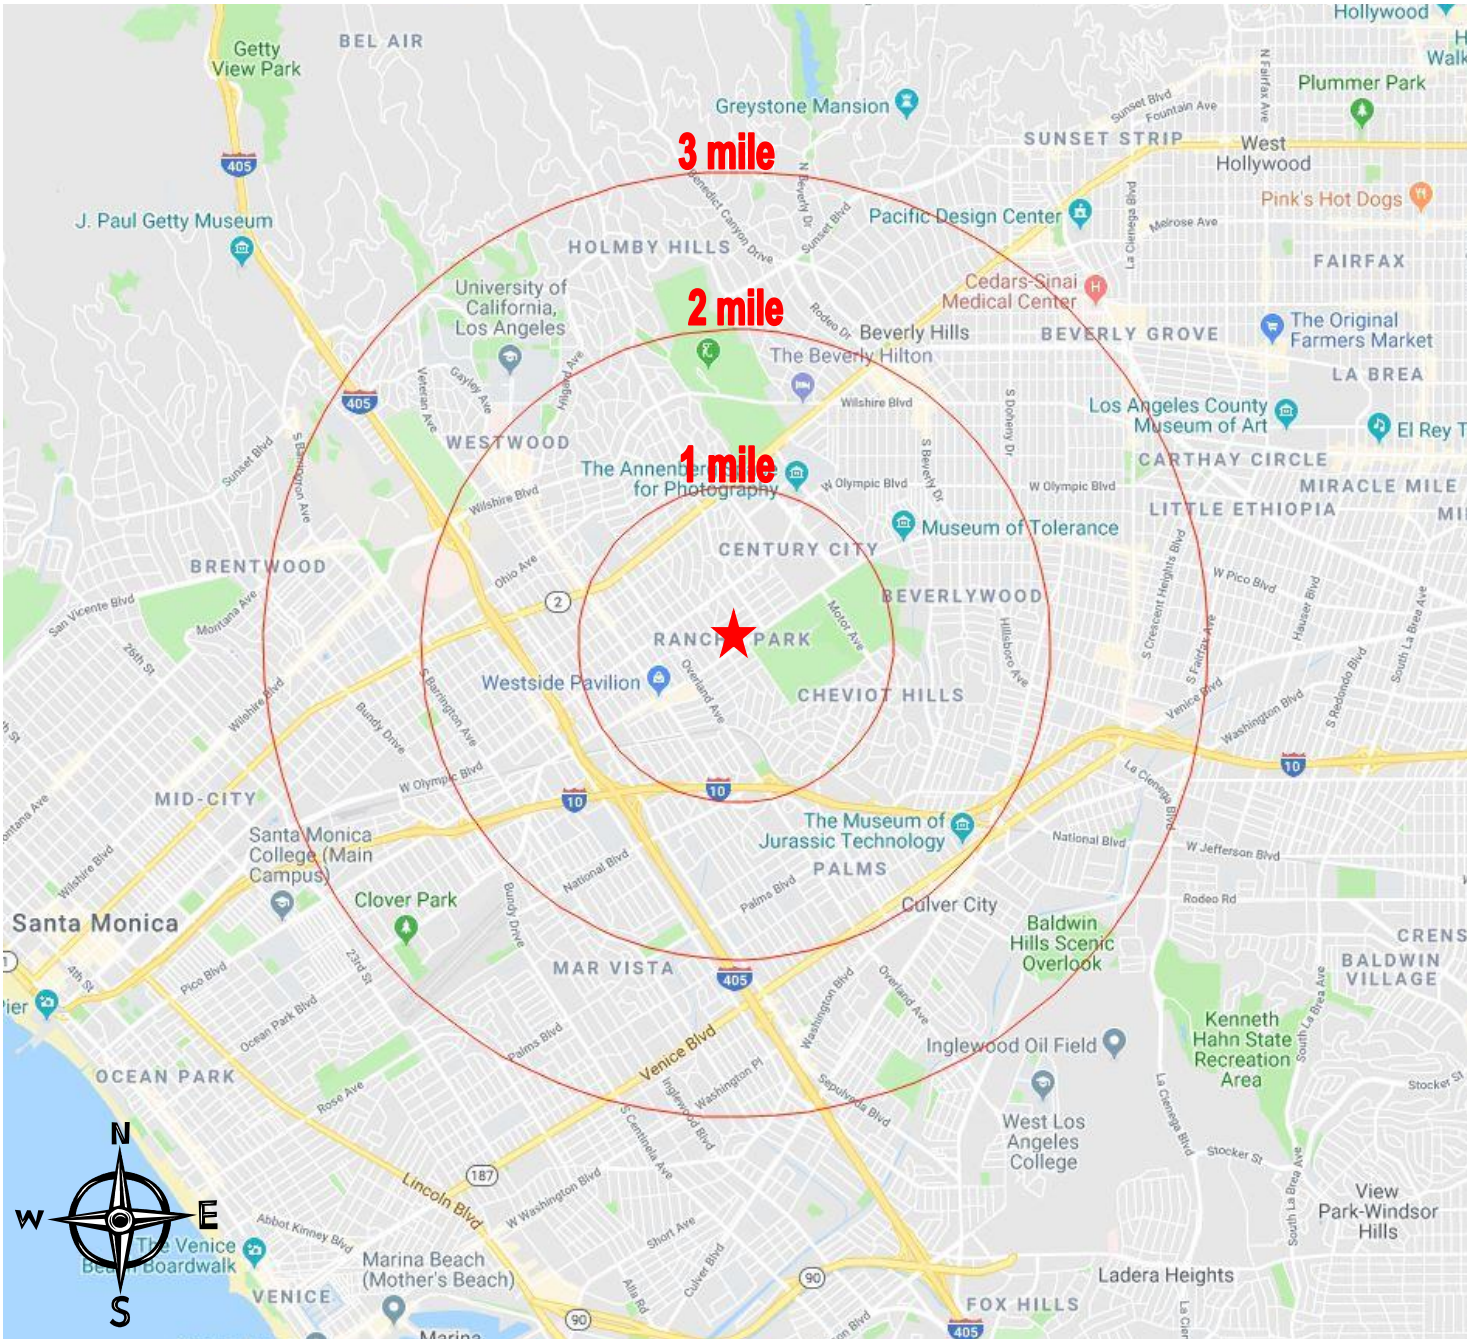

Area Map

10531 West Pico Boulevard
Los Angeles, CA 90064

The information contained on this map is for illustration purposes only, not drawn to scale, and not intended to make any representation or warranty as to the identity or location of any existing or proposed tenant(s) or landmark(s). It is your responsibility to independently confirm its accuracy and completeness. You and your advisors should conduct a careful and independent investigation to determine to your satisfaction the suitability of the property for your needs. **Westside Retail, Inc. 2017**