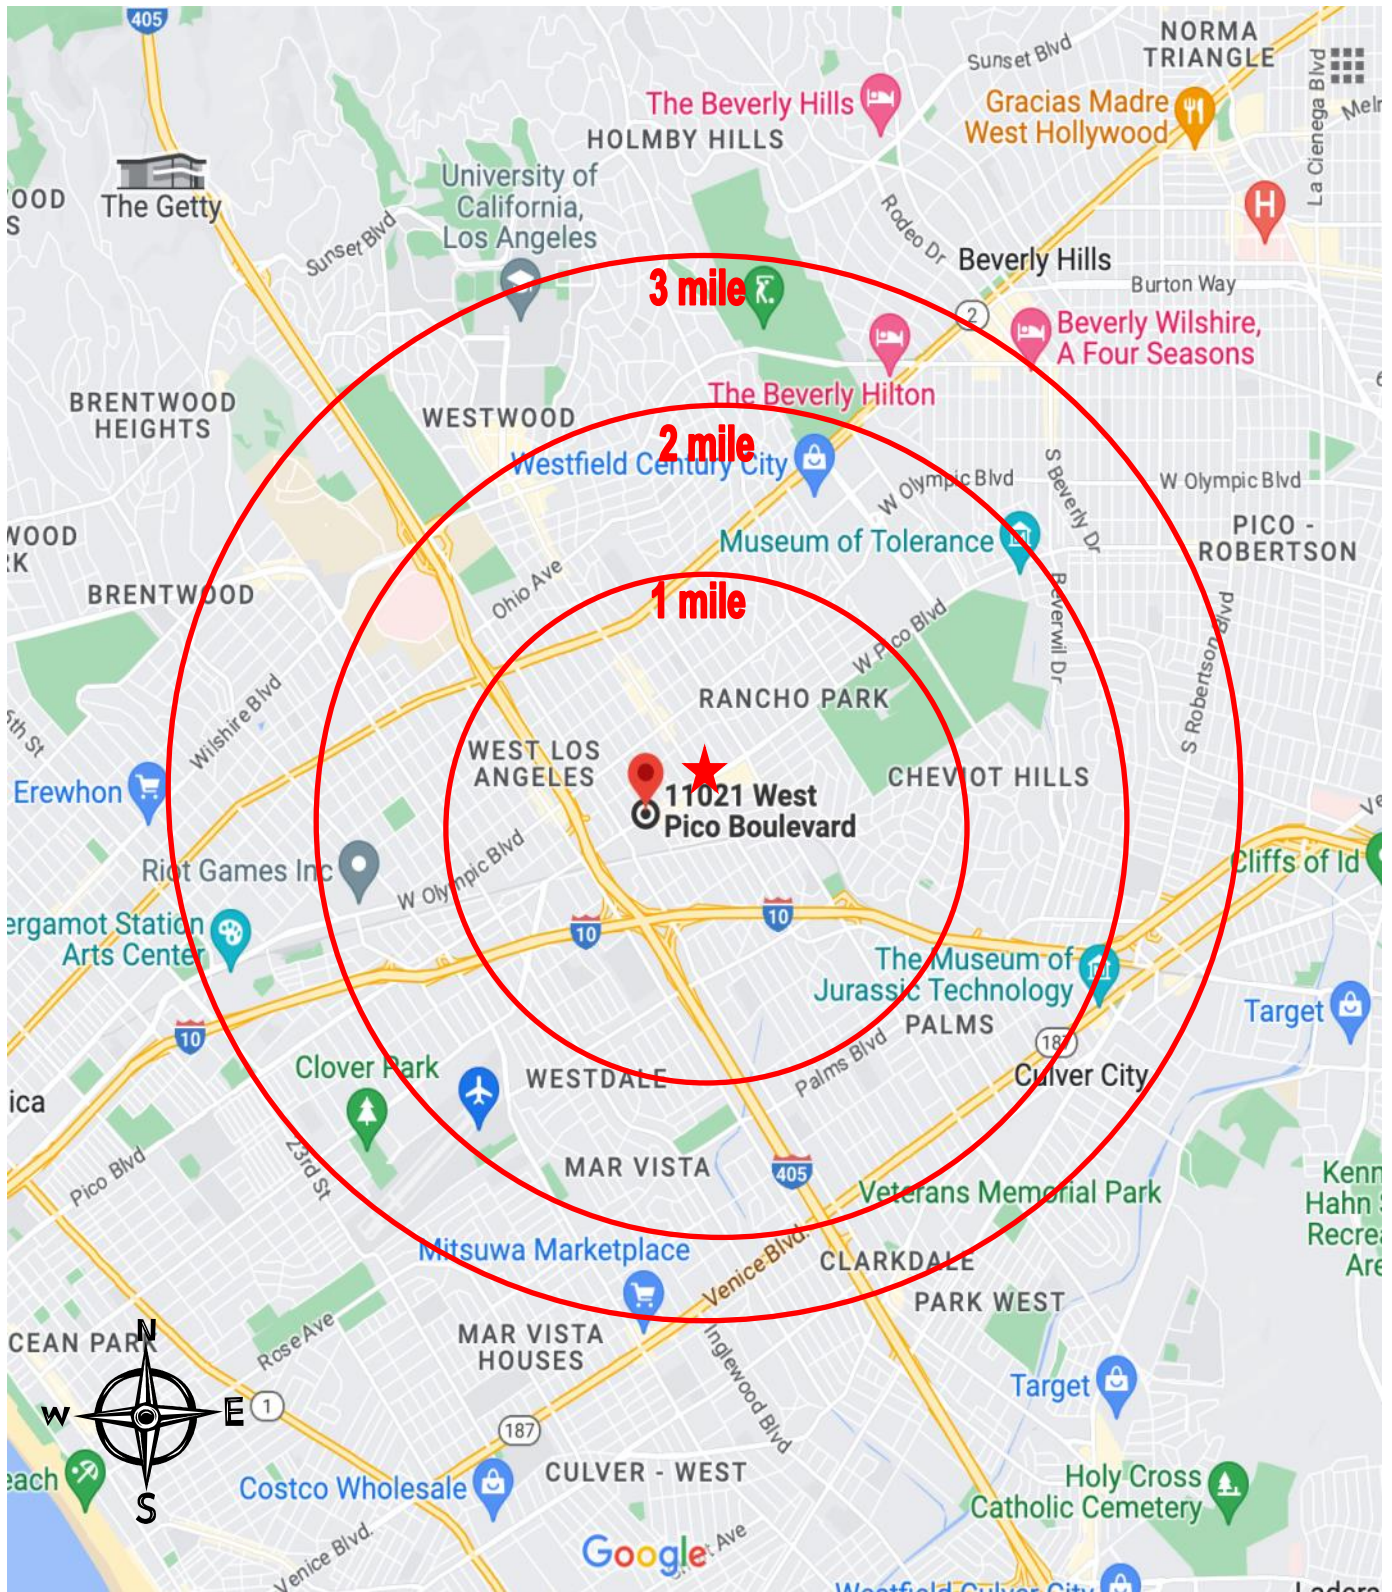

# Area Map

**11021 West Pico Boulevard**  
Los Angeles, CA 90064

*The information contained on this map is for illustration purposes only, not drawn to scale, and not intended to make any representation or warranty as to the identity or location of any existing or proposed tenant(s) or landmark(s). It is your responsibility to independently confirm its accuracy and completeness. You and your advisors should conduct a careful and independent investigation to determine to your satisfaction the suitability of the property for your needs. Westside Retail, Inc. 2017*