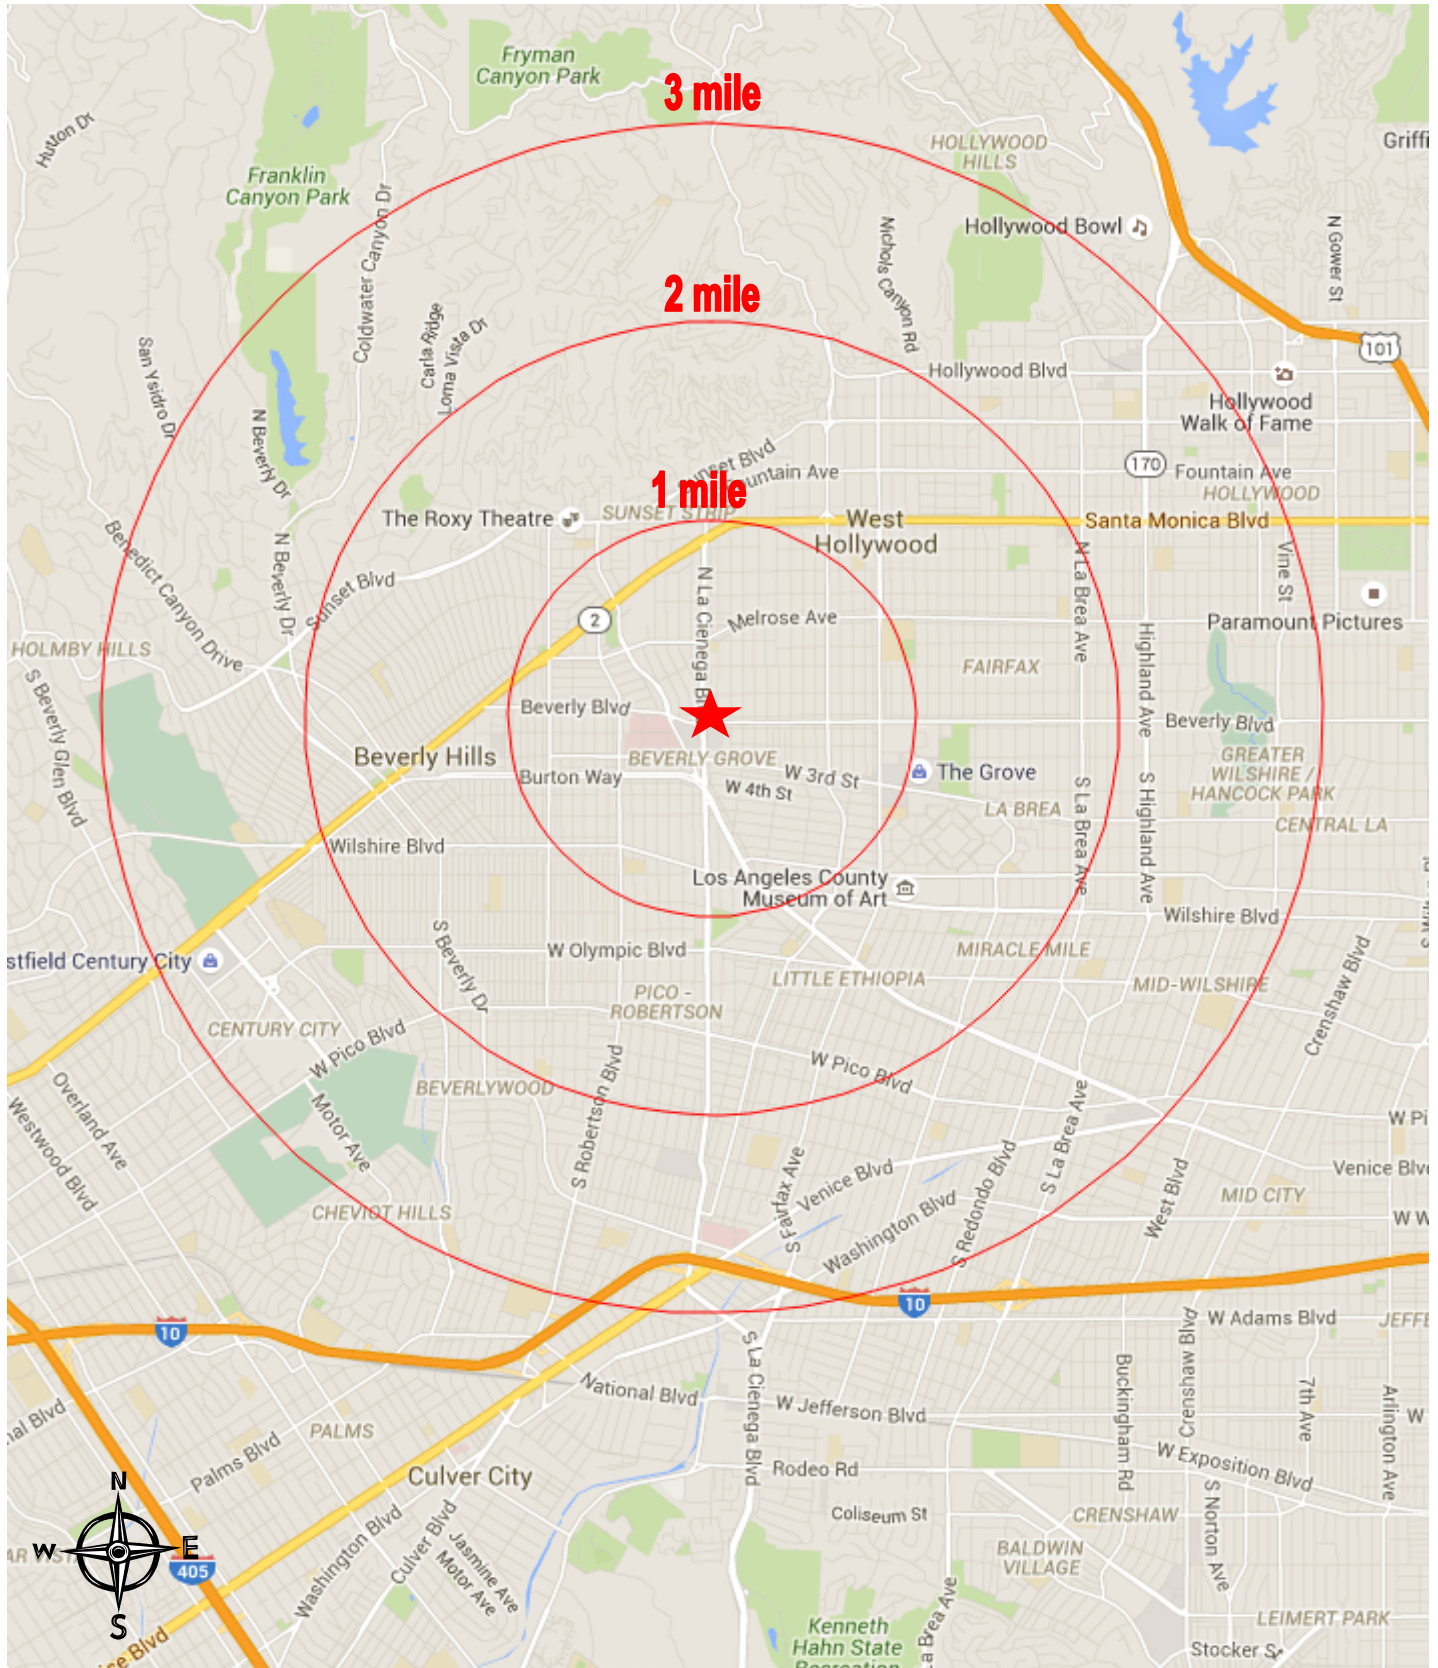

Area Map

8471 Beverly Boulevard
Los Angeles, CA 90048

The information contained on this map is for illustration purposes only, not drawn to scale, and not intended to make any representation or warranty as to the identity or location of any existing or proposed tenant(s) or landmark(s). It is your responsibility to independently confirm its accuracy and completeness. You and your advisors should conduct a careful and independent investigation to determine to your satisfaction the suitability of the property for your needs. **Westside Retail, Inc. 2016**