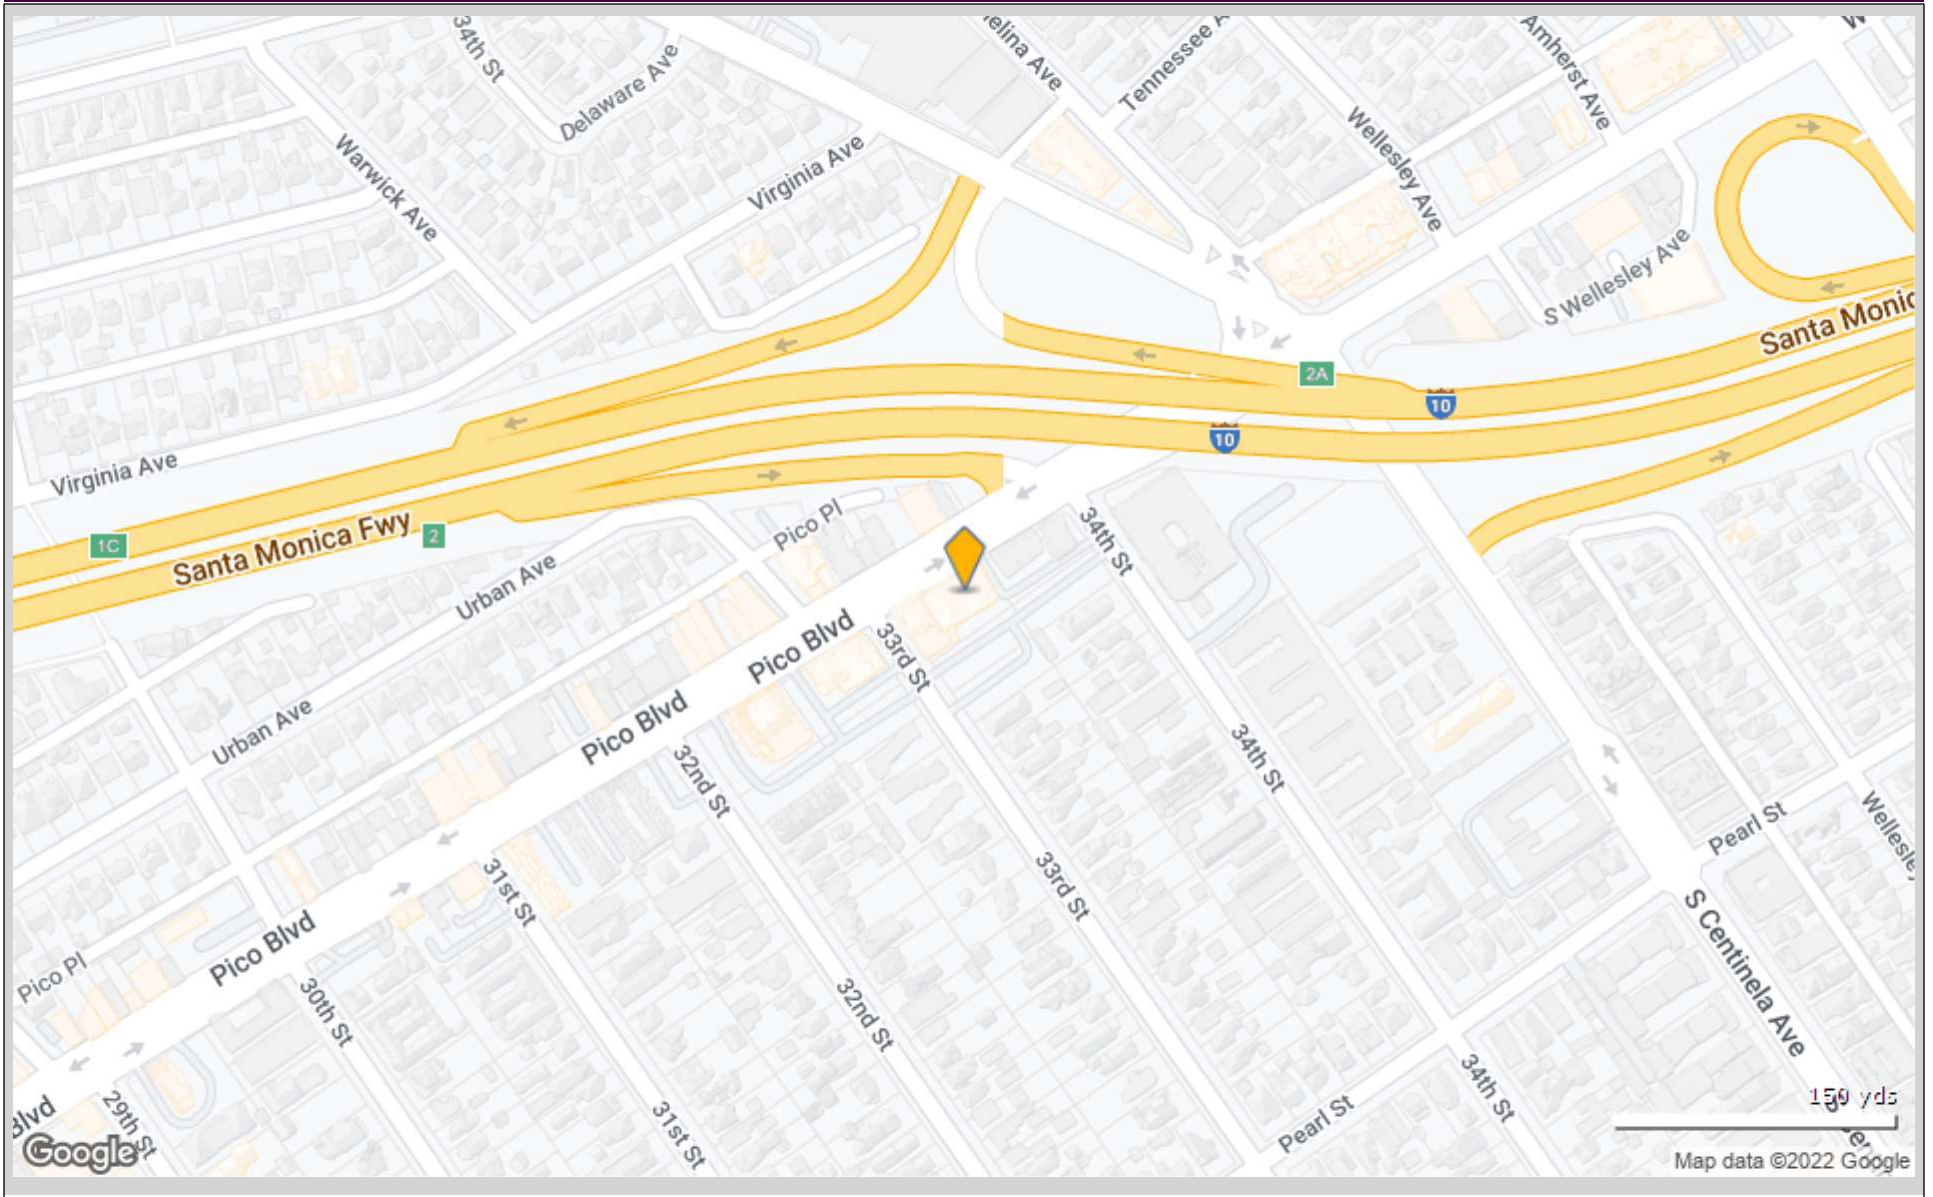

Aerial / Map Report

3302-3330 Pico Blvd - Santa Monica, CA 90405

Aerial / Map Report

3302-3330 Pico Blvd - Santa Monica, CA 90405