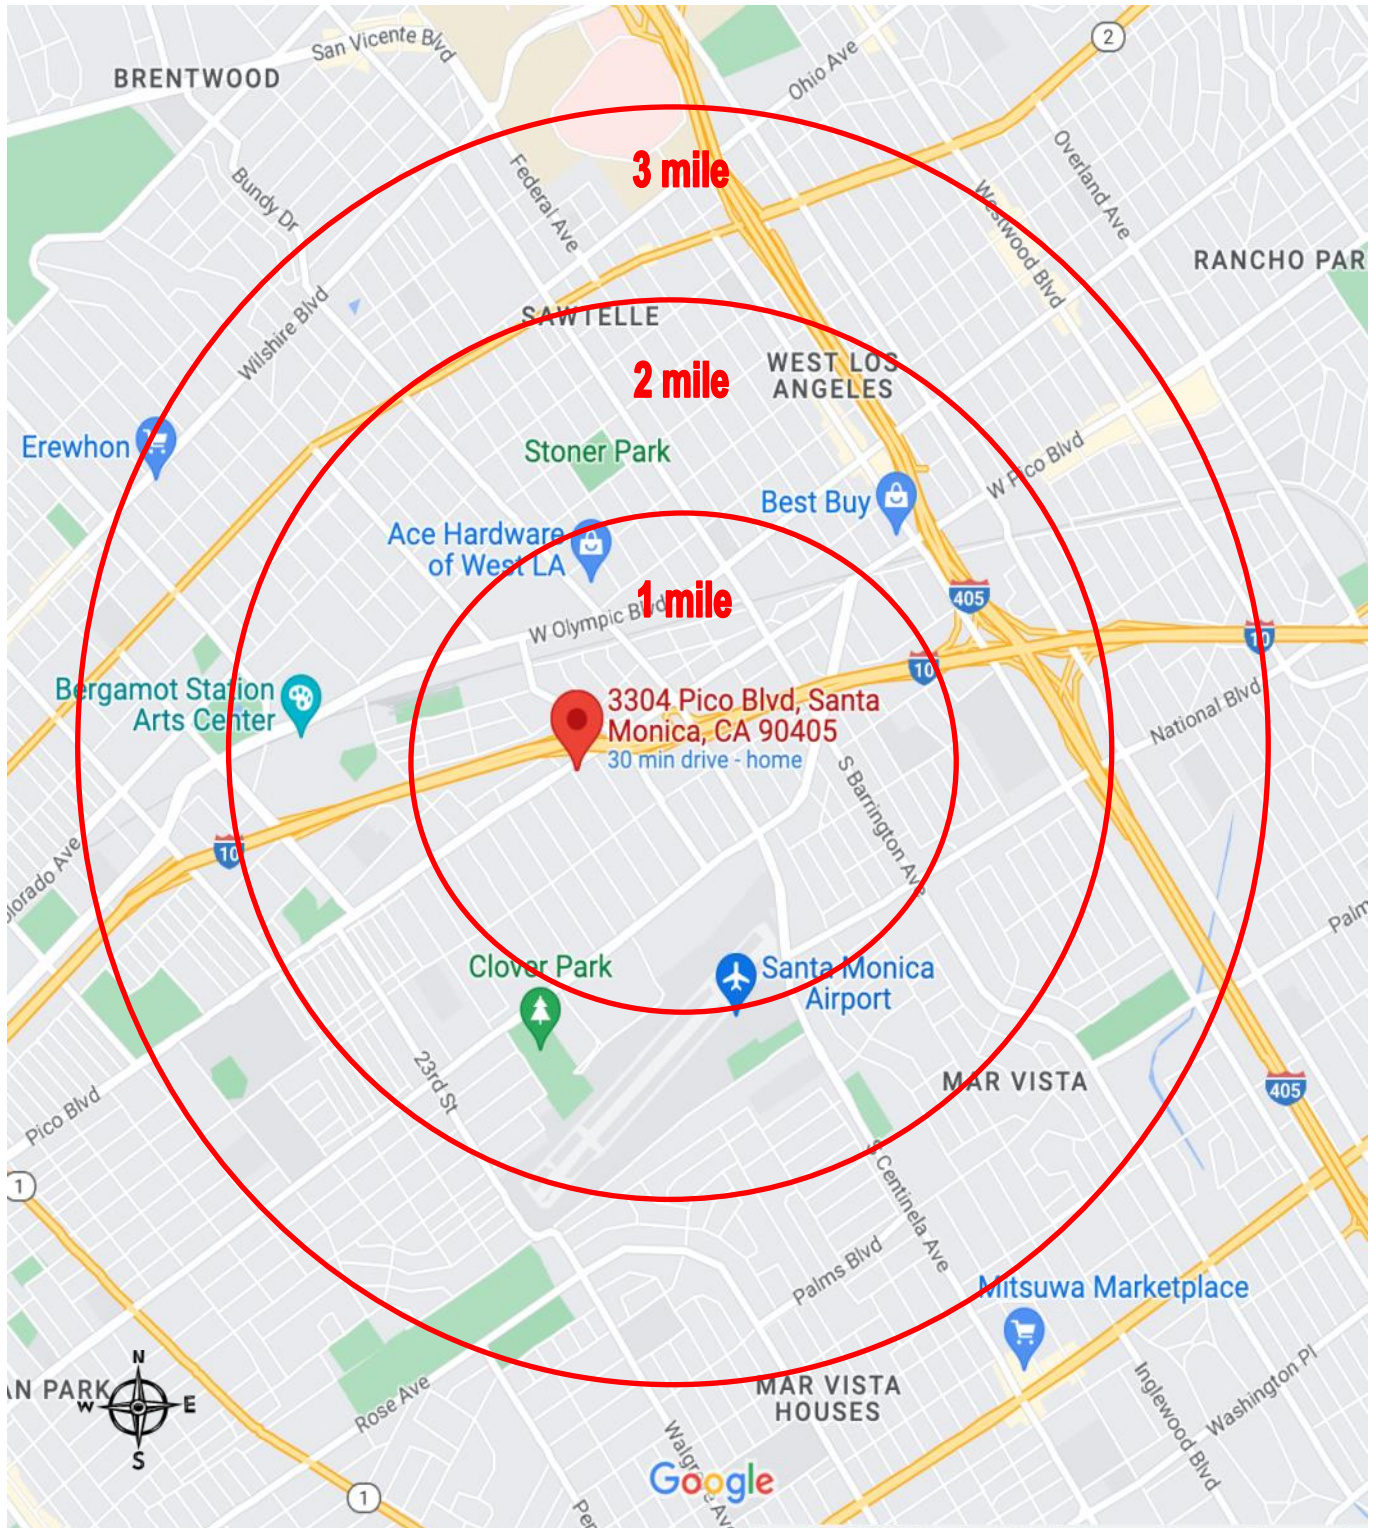

Area Map

3304 Pico Boulevard
Santa Monica, CA 90405

The information contained on this map is for illustration purposes only, not drawn to scale, and not intended to make any representation or warranty as to the identity or location of any existing or proposed tenant(s) or landmark(s). It is your responsibility to independently confirm its accuracy and completeness. You and your advisors should conduct a careful and independent investigation to determine to your satisfaction the suitability of the property for your needs. Westside Retail, Inc. 2018