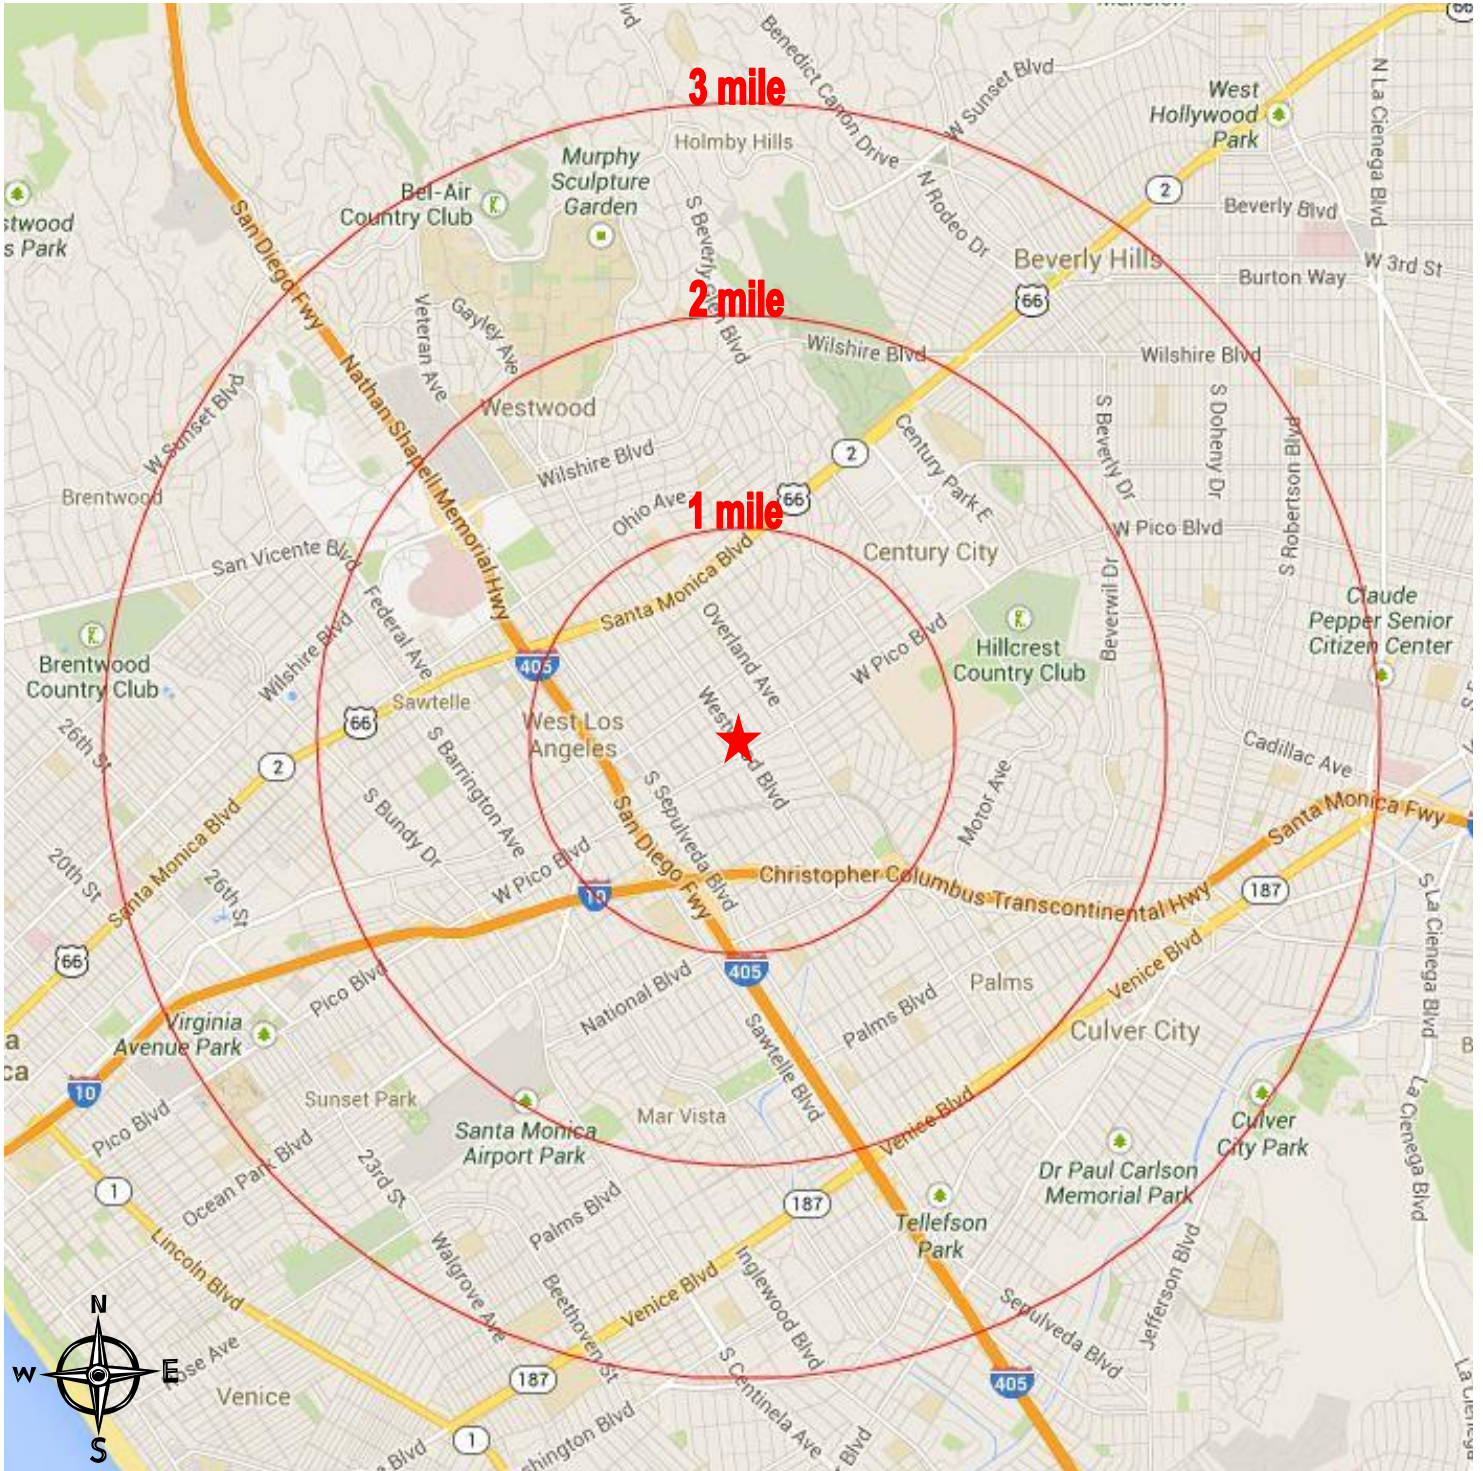

Area Map

2285 Westwood Boulevard
Los Angeles, CA 90064

The information contained on this map is for illustration purposes only, not necessarily to scale, and is not intended to make any representation or warranty as to the identity or location of any current or proposed neighboring businesses. You and your advisors should conduct a careful, independent investigation of the property to determine to your satisfaction the suitability of the property for your use and needs. Westside Retail, Inc. 2017