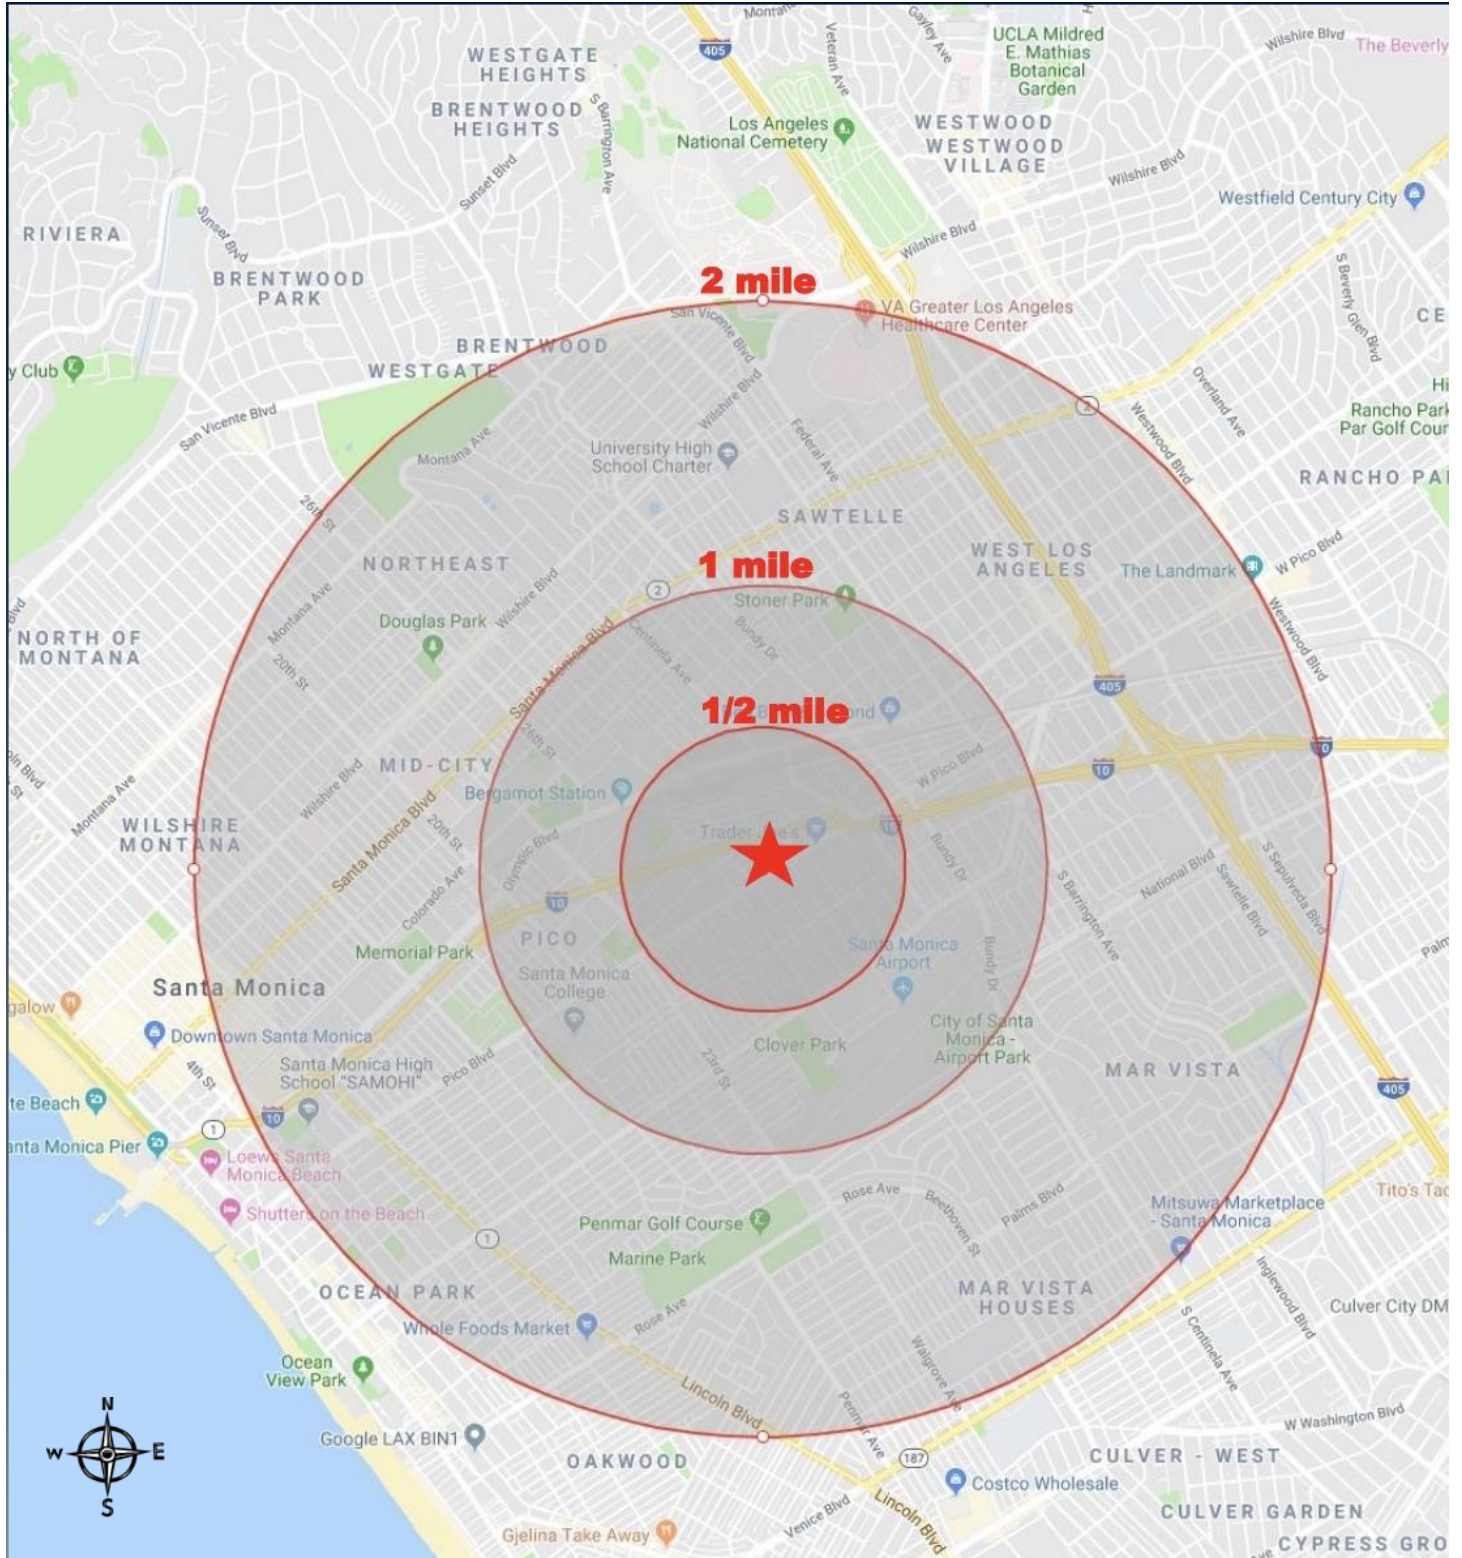

Area Map

2929 Pico Boulevard
Santa Monica, CA 90405

The information contained on this map is for illustration purposes only, not drawn to scale, and not intended to make any representation or warranty as to the identity or location of any existing or proposed tenant(s) or landmark(s). It is your responsibility to independently confirm its accuracy and completeness. You and your advisors should conduct a careful and independent investigation to determine to your satisfaction the suitability of the property for your needs. Westside Retail, Inc. 2018