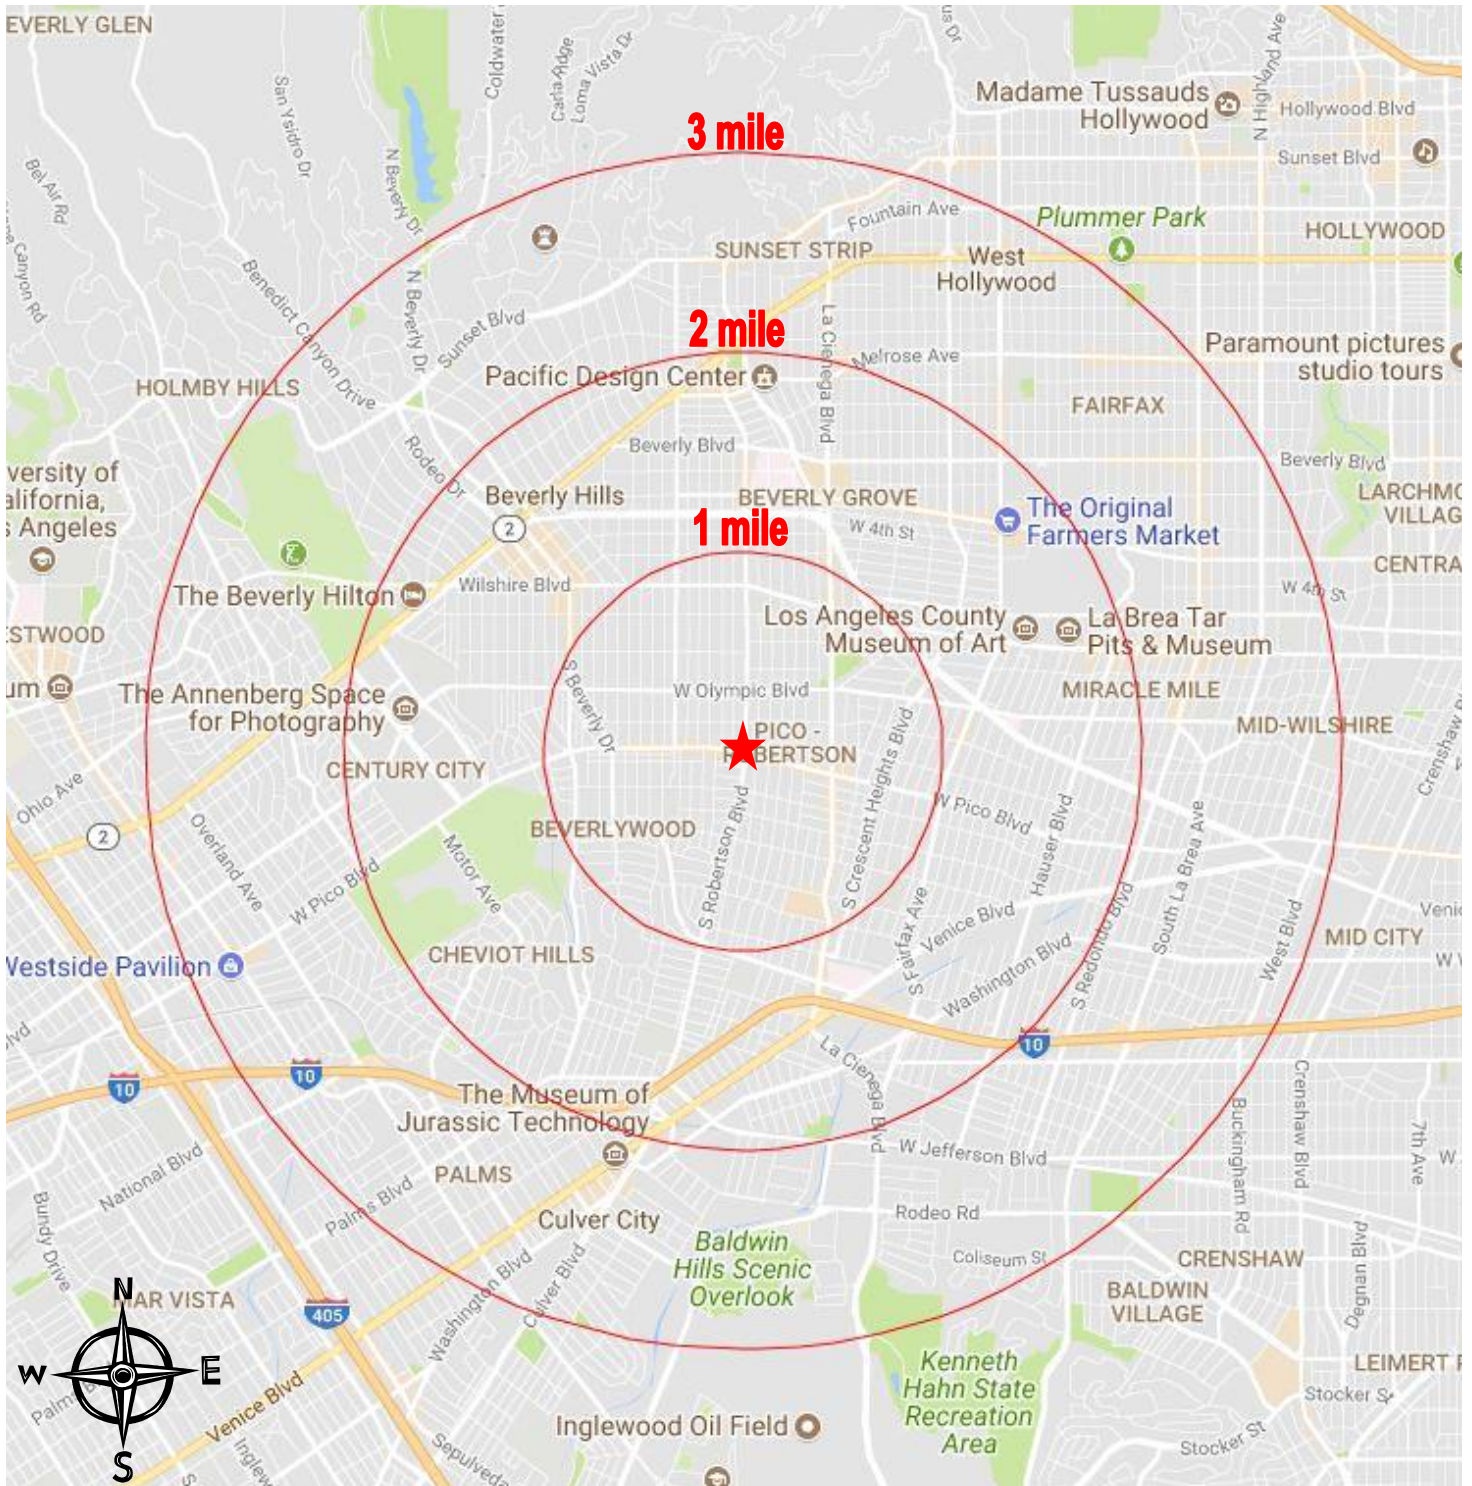

# Area Map

**8801 West Pico Boulevard  
Los Angeles, CA 90035**

*The information contained on this map is for illustration purposes only, not drawn to scale, and not intended to make any representation or warranty as to the identity or location of any existing or proposed tenant(s) or landmark(s). It is your responsibility to independently confirm its accuracy and completeness. You and your advisors should conduct a careful and independent investigation to determine to your satisfaction the suitability of the property for your needs. Westside Retail, Inc. 2017*