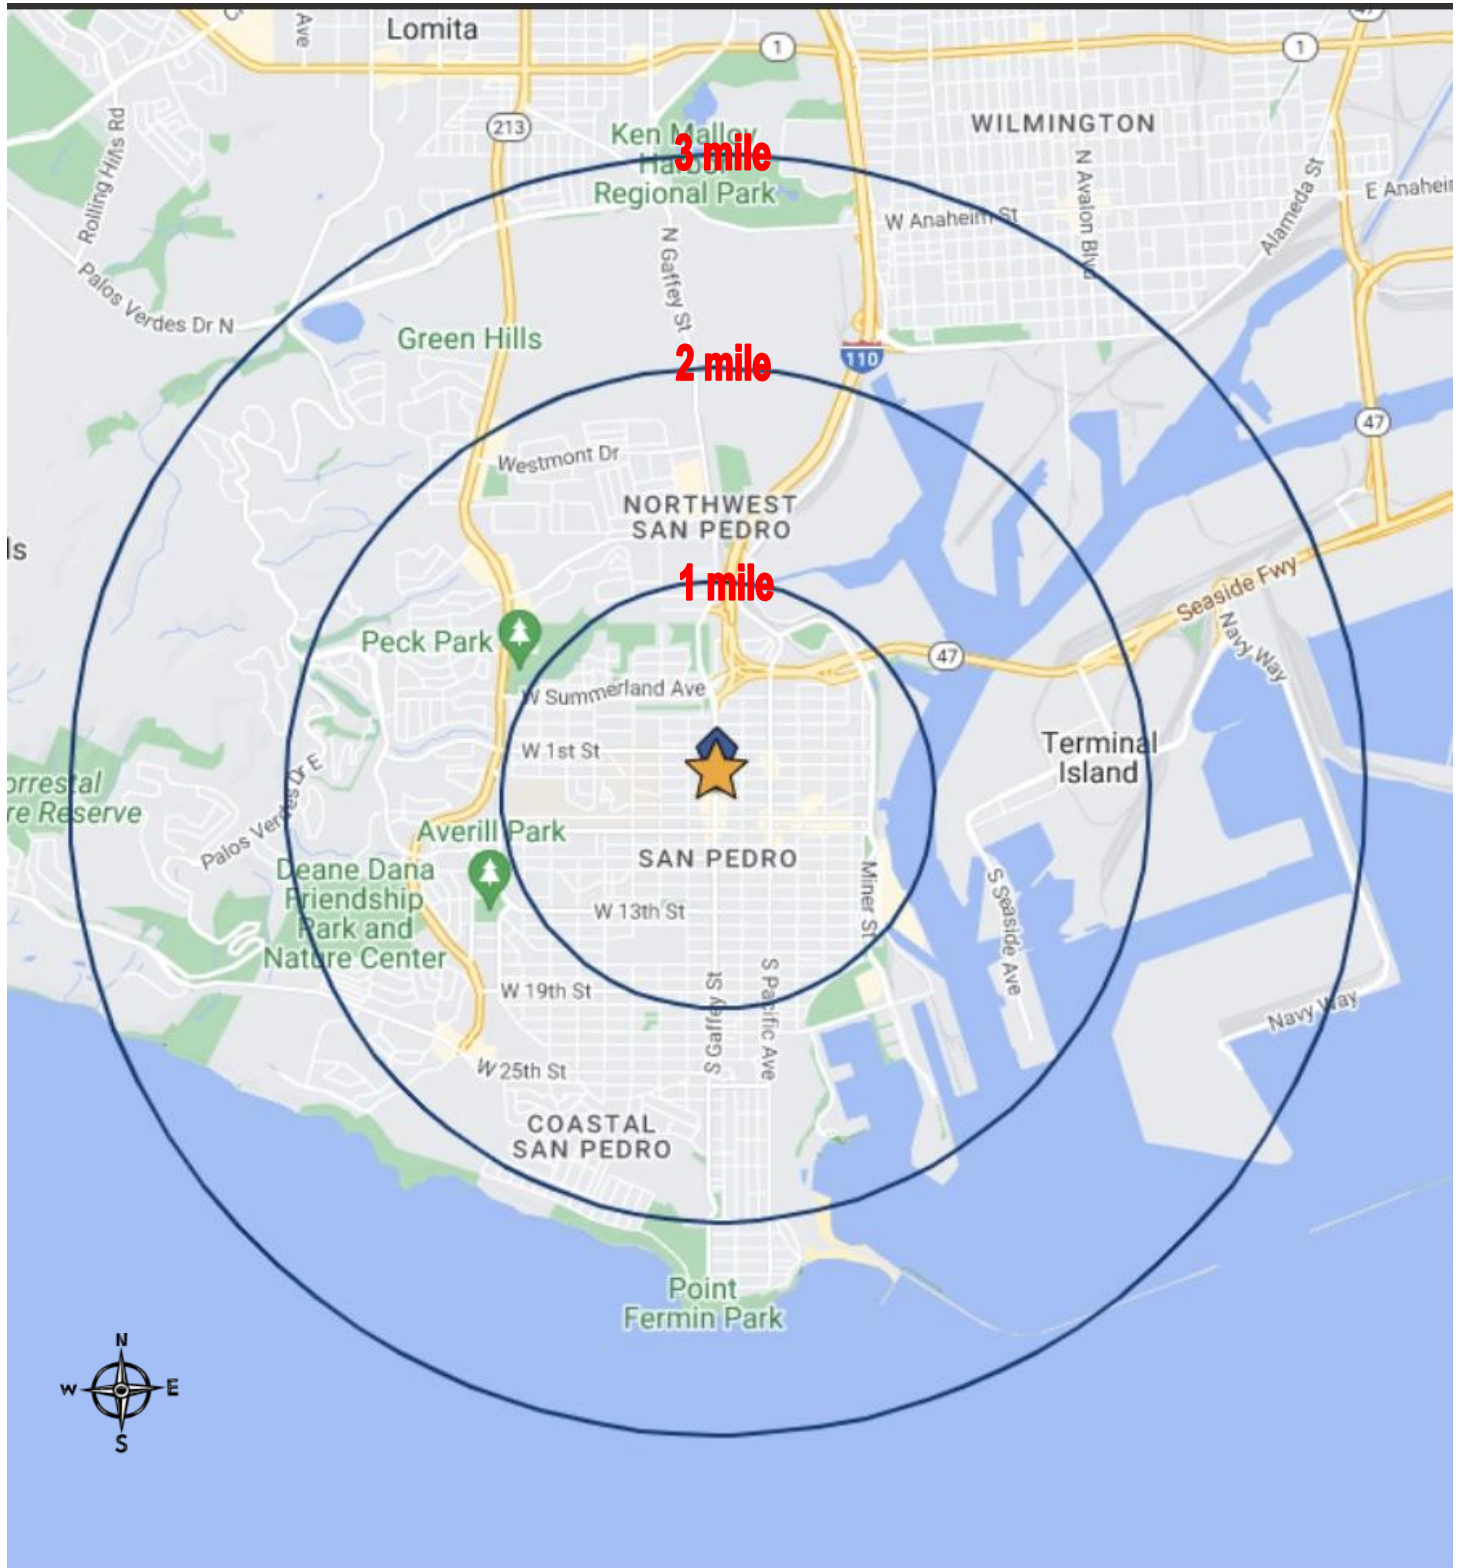

Area Map

422 South Gaffey Street
San Pedro, CA 90731

The information contained on this map is for illustration purposes only, not drawn to scale, and not intended to make any representation or warranty as to the identity or location of any existing or proposed tenant(s) or landmark(s). It is your responsibility to independently confirm its accuracy and completeness. You and your advisors should conduct a careful and independent investigation to determine to your satisfaction the suitability of the property for your needs. Westside Retail, Inc. 2018