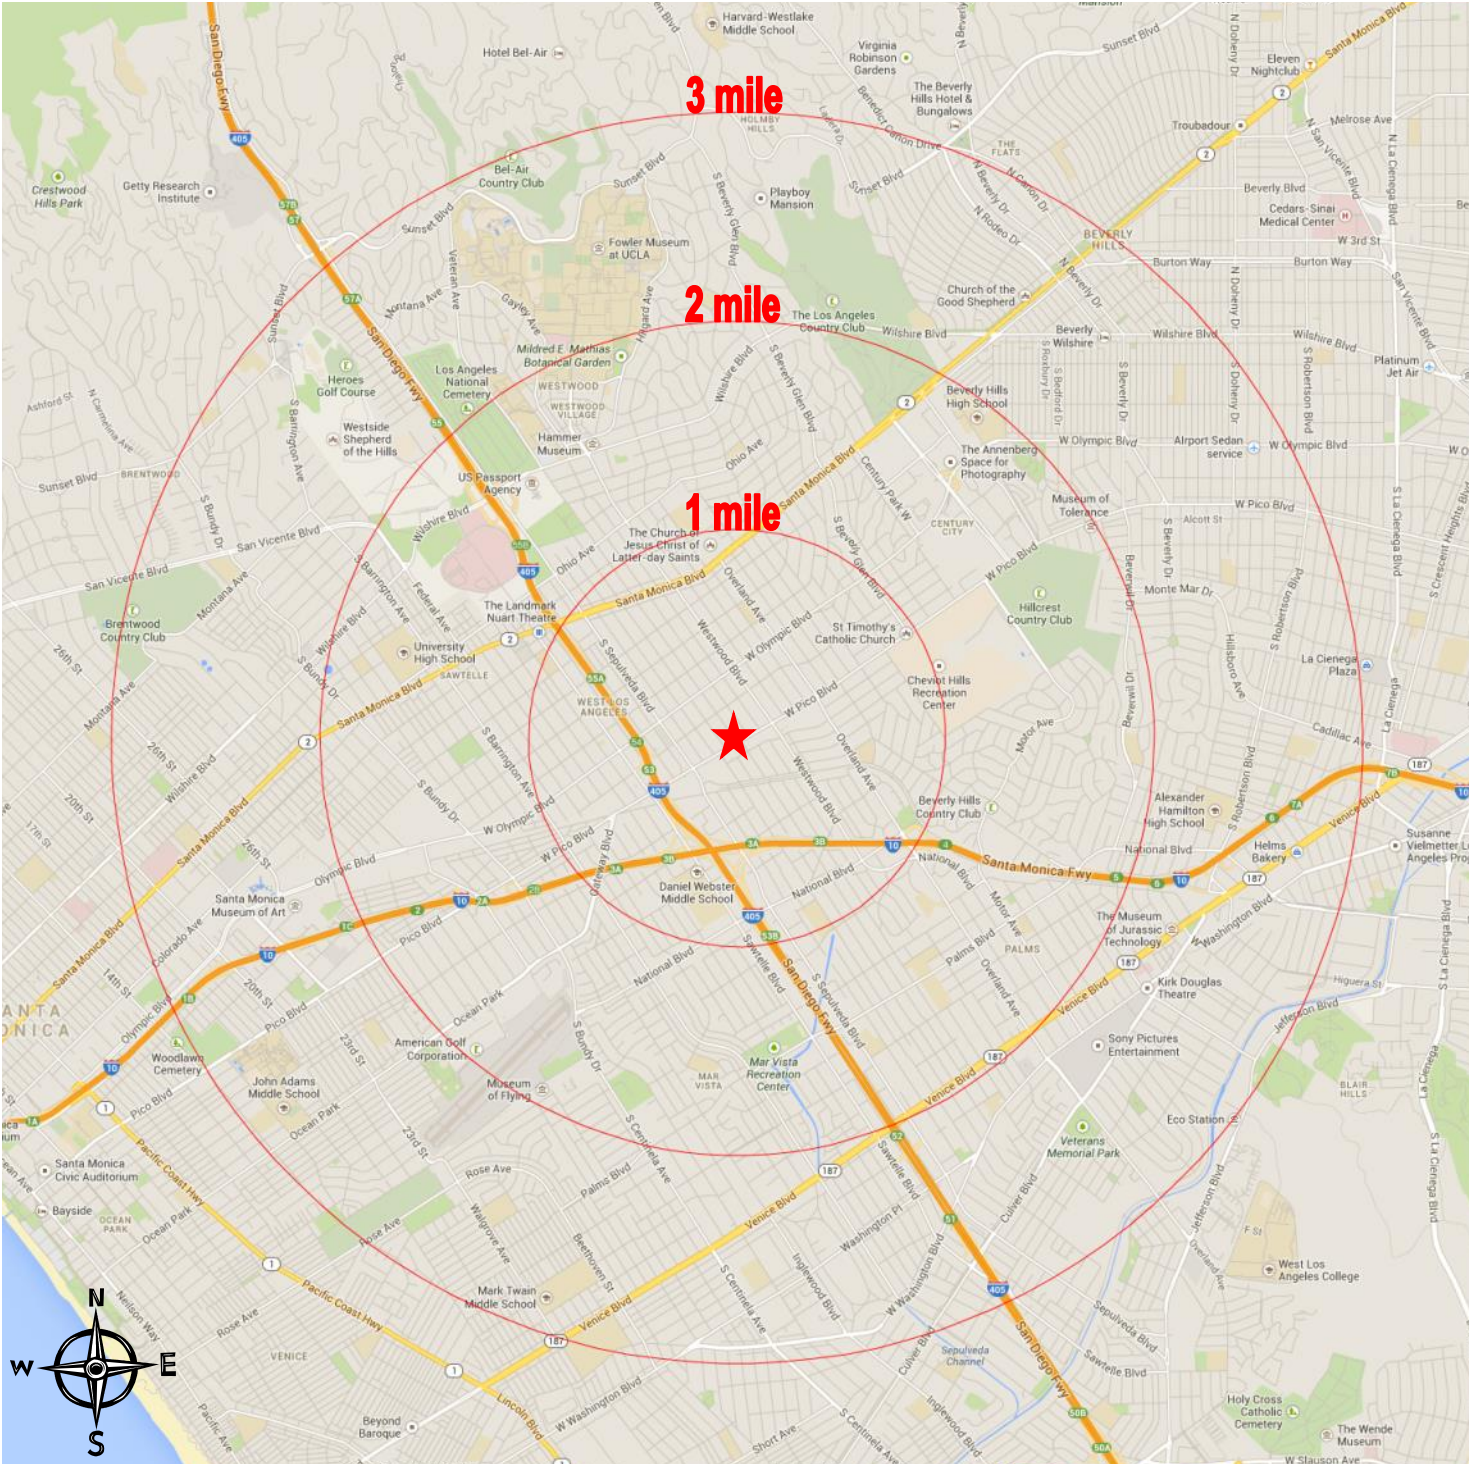

Area Map

10955 West Pico Boulevard
Los Angeles, CA 90064

The information contained on this map is for illustration purposes only, not drawn to scale, and not intended to make any representation or warranty as to the identity or location of any existing or proposed tenant(s) or landmark(s). It is your responsibility to independently confirm its accuracy and completeness. You and your advisors should conduct a careful and independent investigation to determine to your satisfaction the suitability of the property for your needs. Westside Retail, Inc. 2019