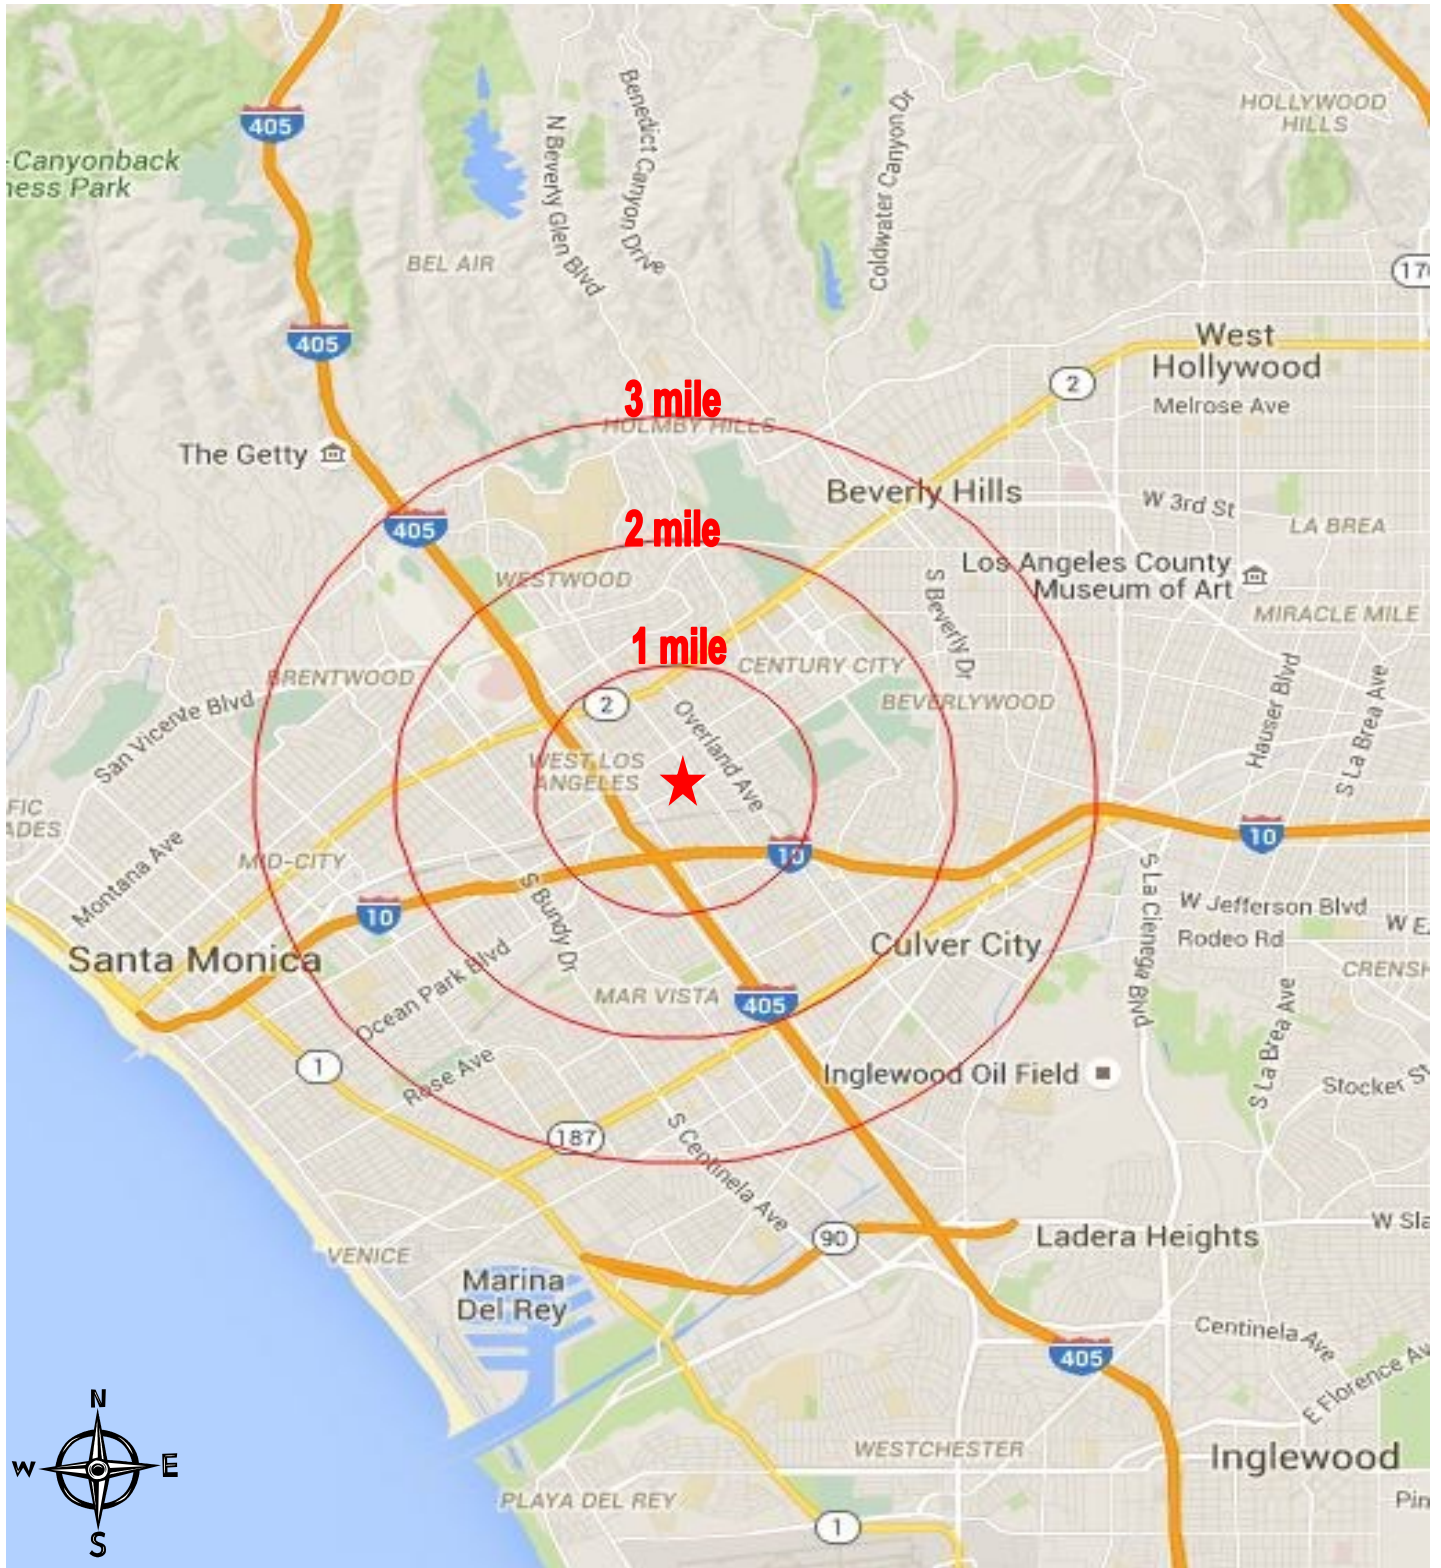

# Area Map

2372 Veteran Avenue  
Los Angeles, CA 90064

The information contained on this map is for illustration purposes only, not necessarily to scale, and is not intended to make any representation or warranty as to the identity or location of any current or proposed neighboring businesses. You and your advisors should conduct a careful, independent investigation of the property to determine to your satisfaction the suitability of the property for your use and needs. **Westside Retail, Inc. 2016**