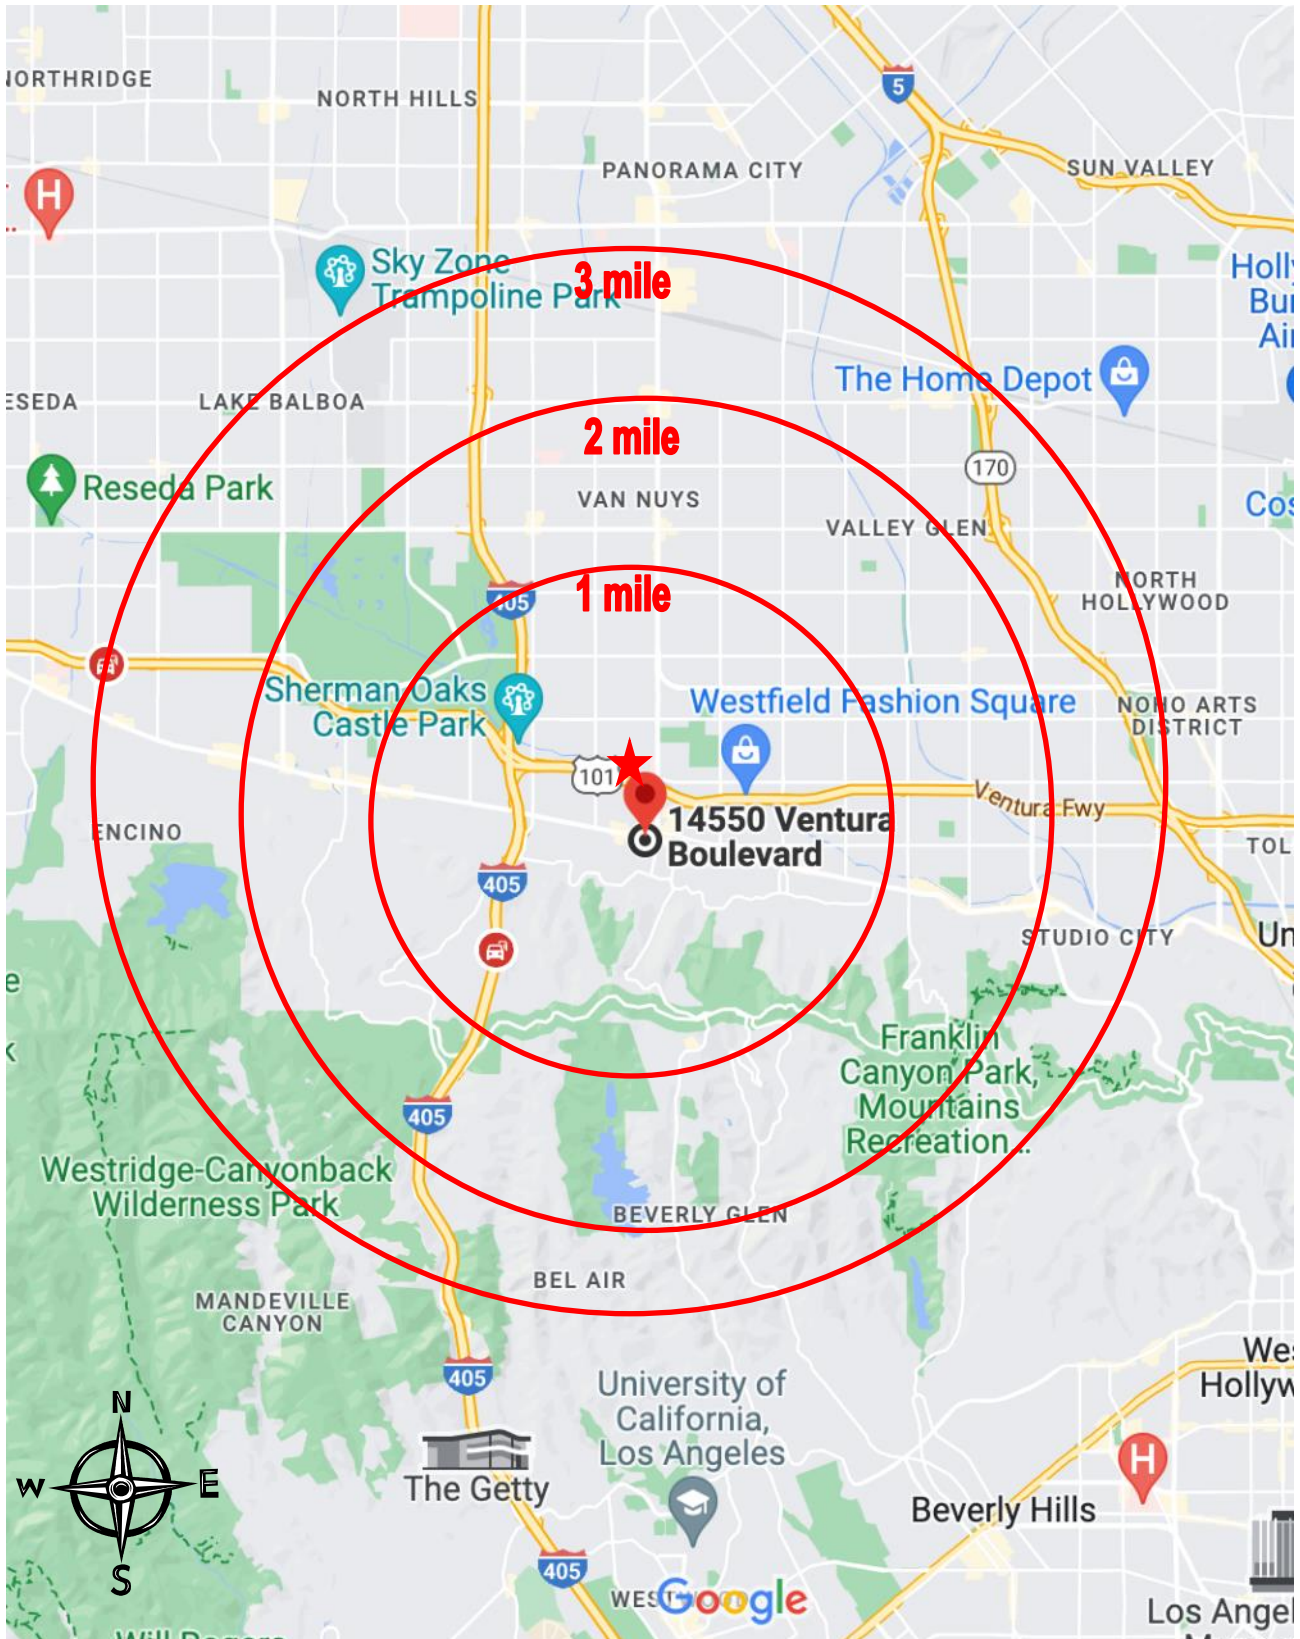

# Area Map

14550 Ventura Boulevard  
Sherman Oaks, CA 91403

*The information contained on this map is for illustration purposes only, not drawn to scale, and not intended to make any representation or warranty as to the identity or location of any existing or proposed tenant(s) or landmark(s). It is your responsibility to independently confirm its accuracy and completeness. You and your advisors should conduct a careful and independent investigation to determine to your satisfaction the suitability of the property for your needs. Westside Retail, Inc. 2017*